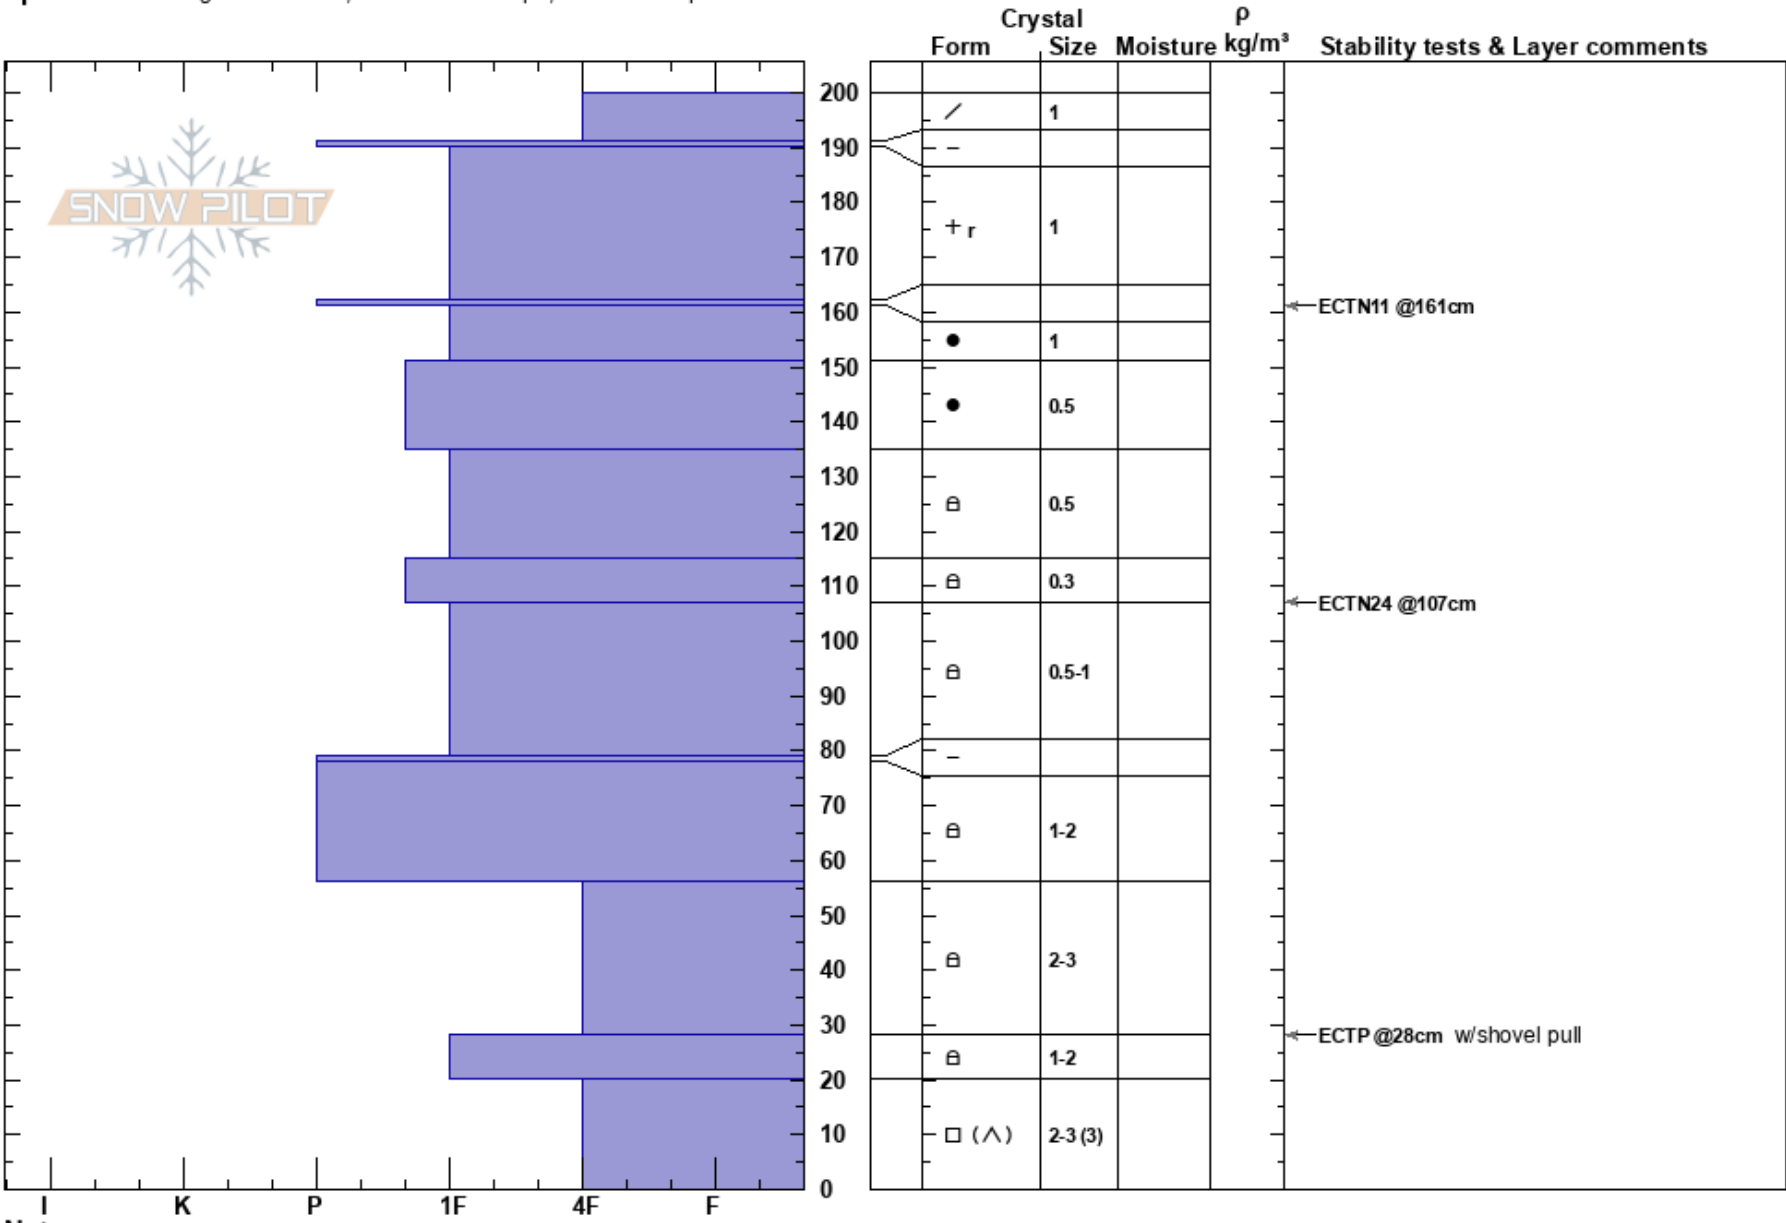

Caravanserai Drift  
 Bridger Range  
 MT  
 Elevation: 8758 ft  
 Aspect: 107°  
 Specifics: Pit dug in a Ski Area; Ski tracks on slope; We skied slope

Bridger Bowl  
 01/25/2020 - 10:30am  
 Co-ord: 45.80542N, -110.93278W  
 Slope Angle: 41°  
 Wind Loading: previous

Stability:  
 Air Temperature:  
 Sky Cover: FEW  
 Precipitation: NO  
 Wind: SW Light Breeze

HS:200  
 PF: 10  
 Layer Notes:

Notes: Pit dug by Richard Griffen and Ella Darham