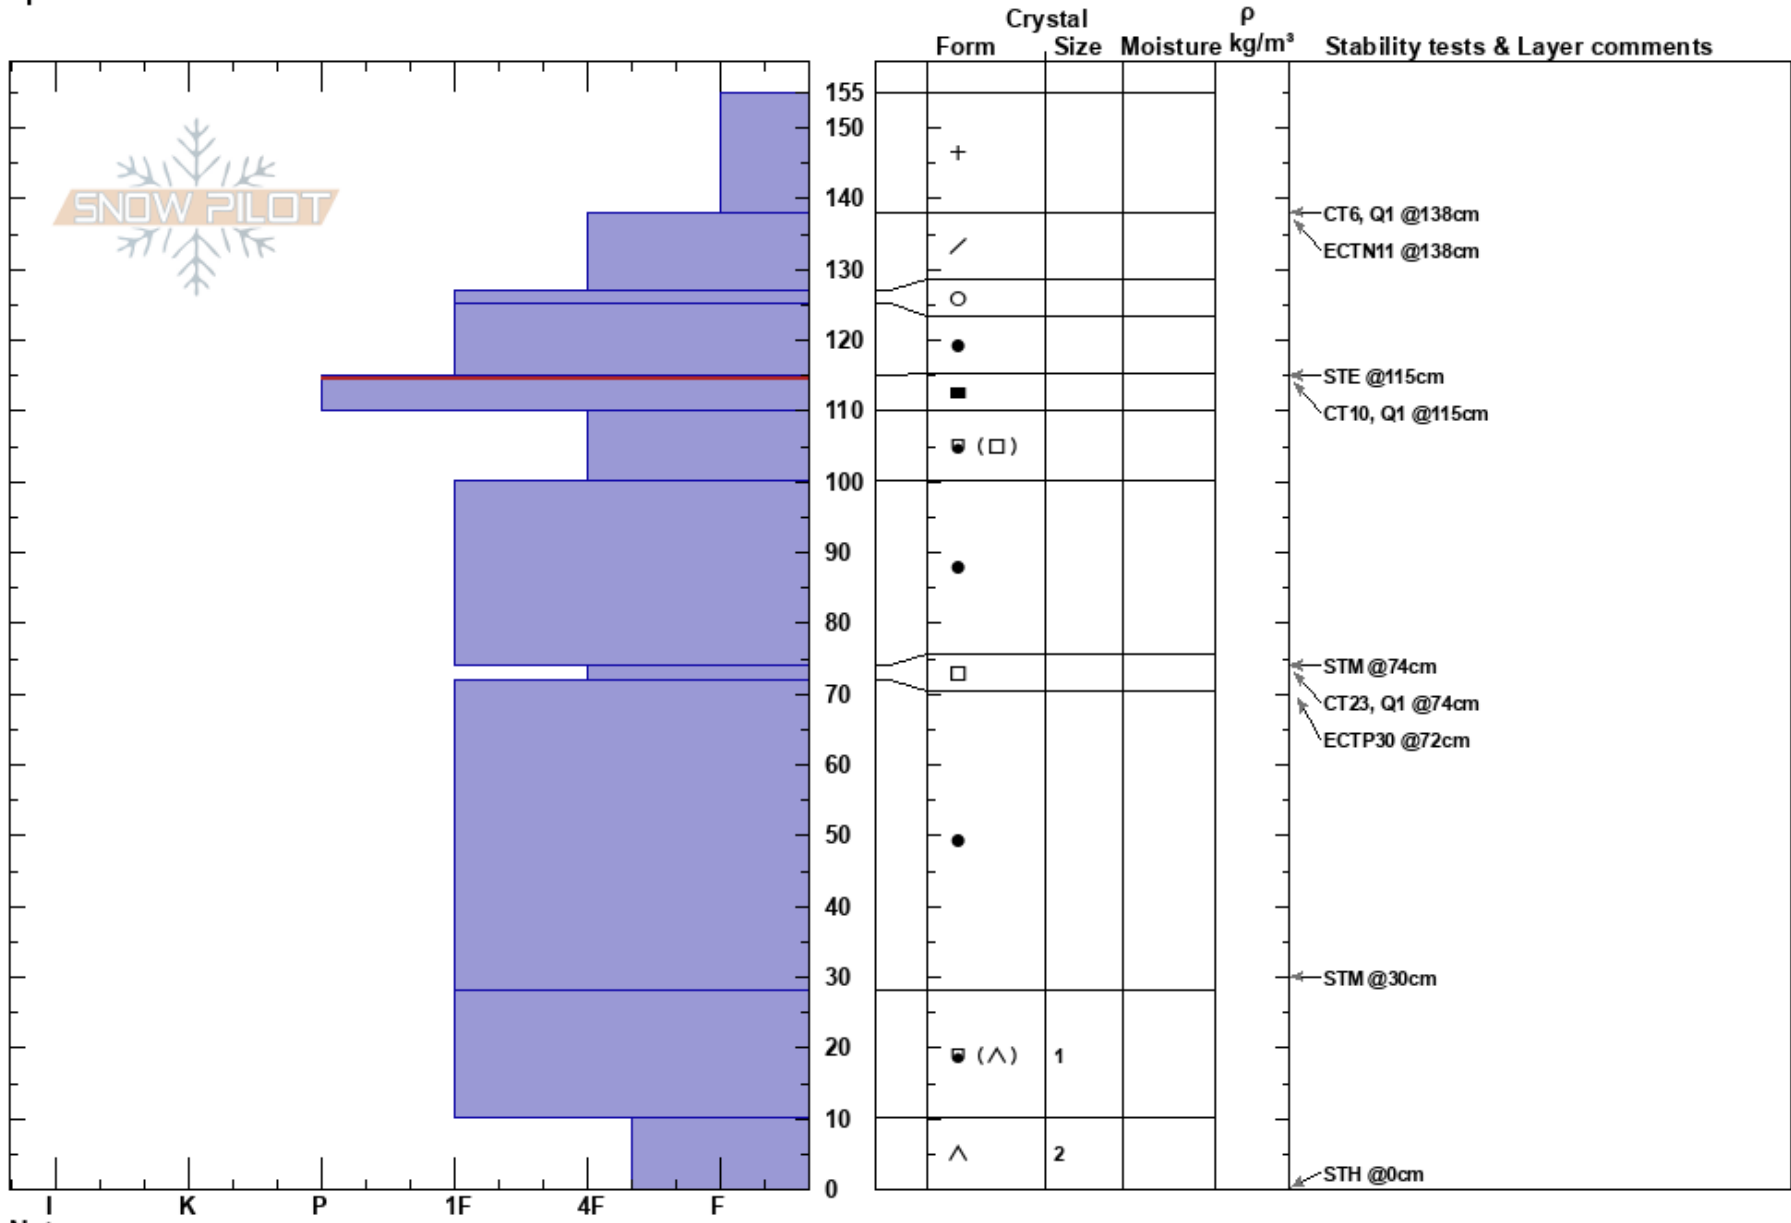

Asbestos 2
 Madison Range-N
 MT
 Elevation: 835 ft
 Aspect: 60°
 Specifics:

A Whitmore
 02/25/2017 - 1:15pm
 Co-ord:
 Slope Angle: 28°
 Wind Loading: previous

Stability:
 Air Temperature: -11°C PF: 30 115-110cm: Problematic layer
 Sky Cover: BKN
 Precipitation: S1
 Wind: S Light Breeze

HS: 155

Layer Notes:

Notes: Snowpit was dug on same slope and within 200 yards of Asbestos snowpit from several weeks earlier.