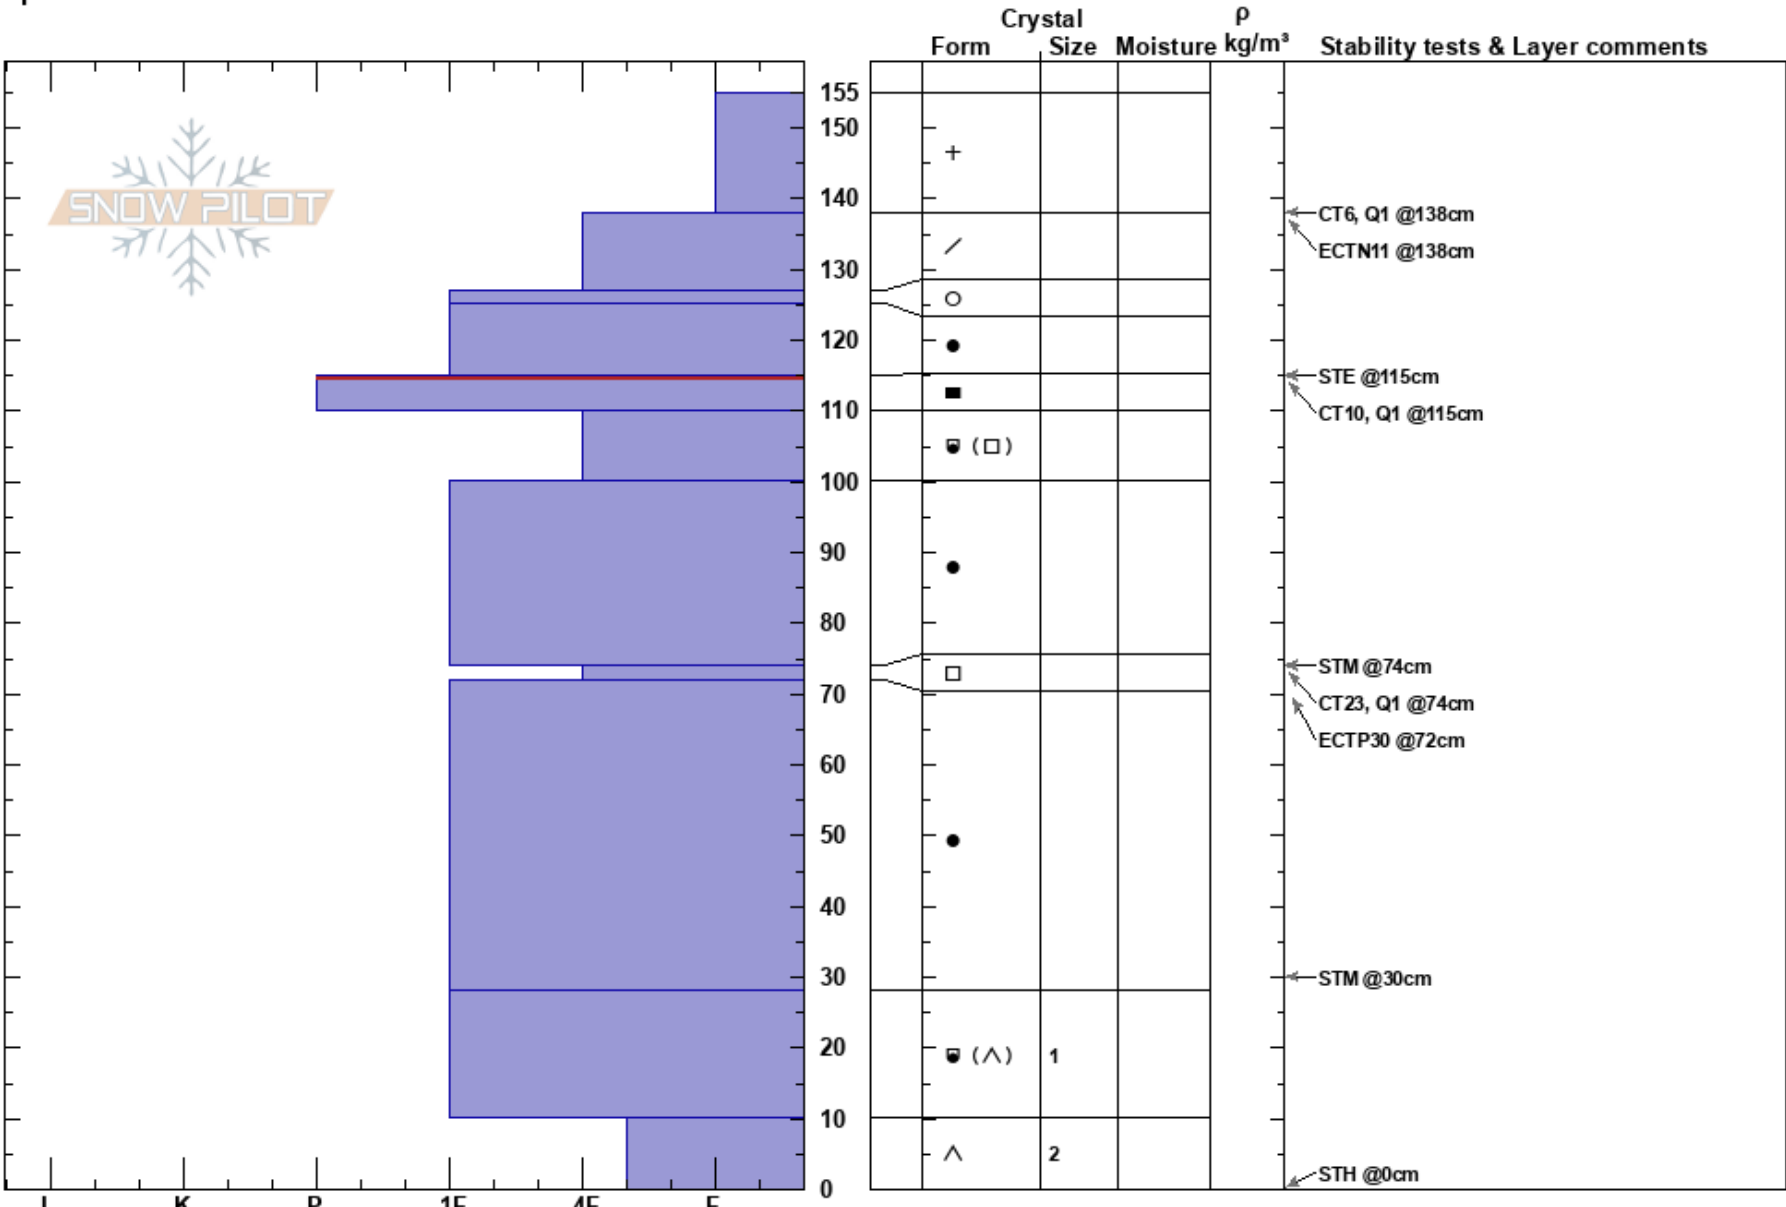

Asbestos 2  
 Madison Range-N  
 MT  
 Elevation: 835 ft  
 Aspect: 60°  
 Specifics:

A Whitmore  
 02/25/2017 - 1:15pm  
 Co-ord:  
 Slope Angle: 28°  
 Wind Loading: previous

Stability: HS: 155  
 Air Temperature: -11°C PF: 30 115-110cm: Problematic layer  
 Sky Cover: BKN  
 Precipitation: S1  
 Wind: S Light Breeze

Notes: Snowpit was dug on same slope and within 200 yards of Asbestos snowpit from several weeks earlier.