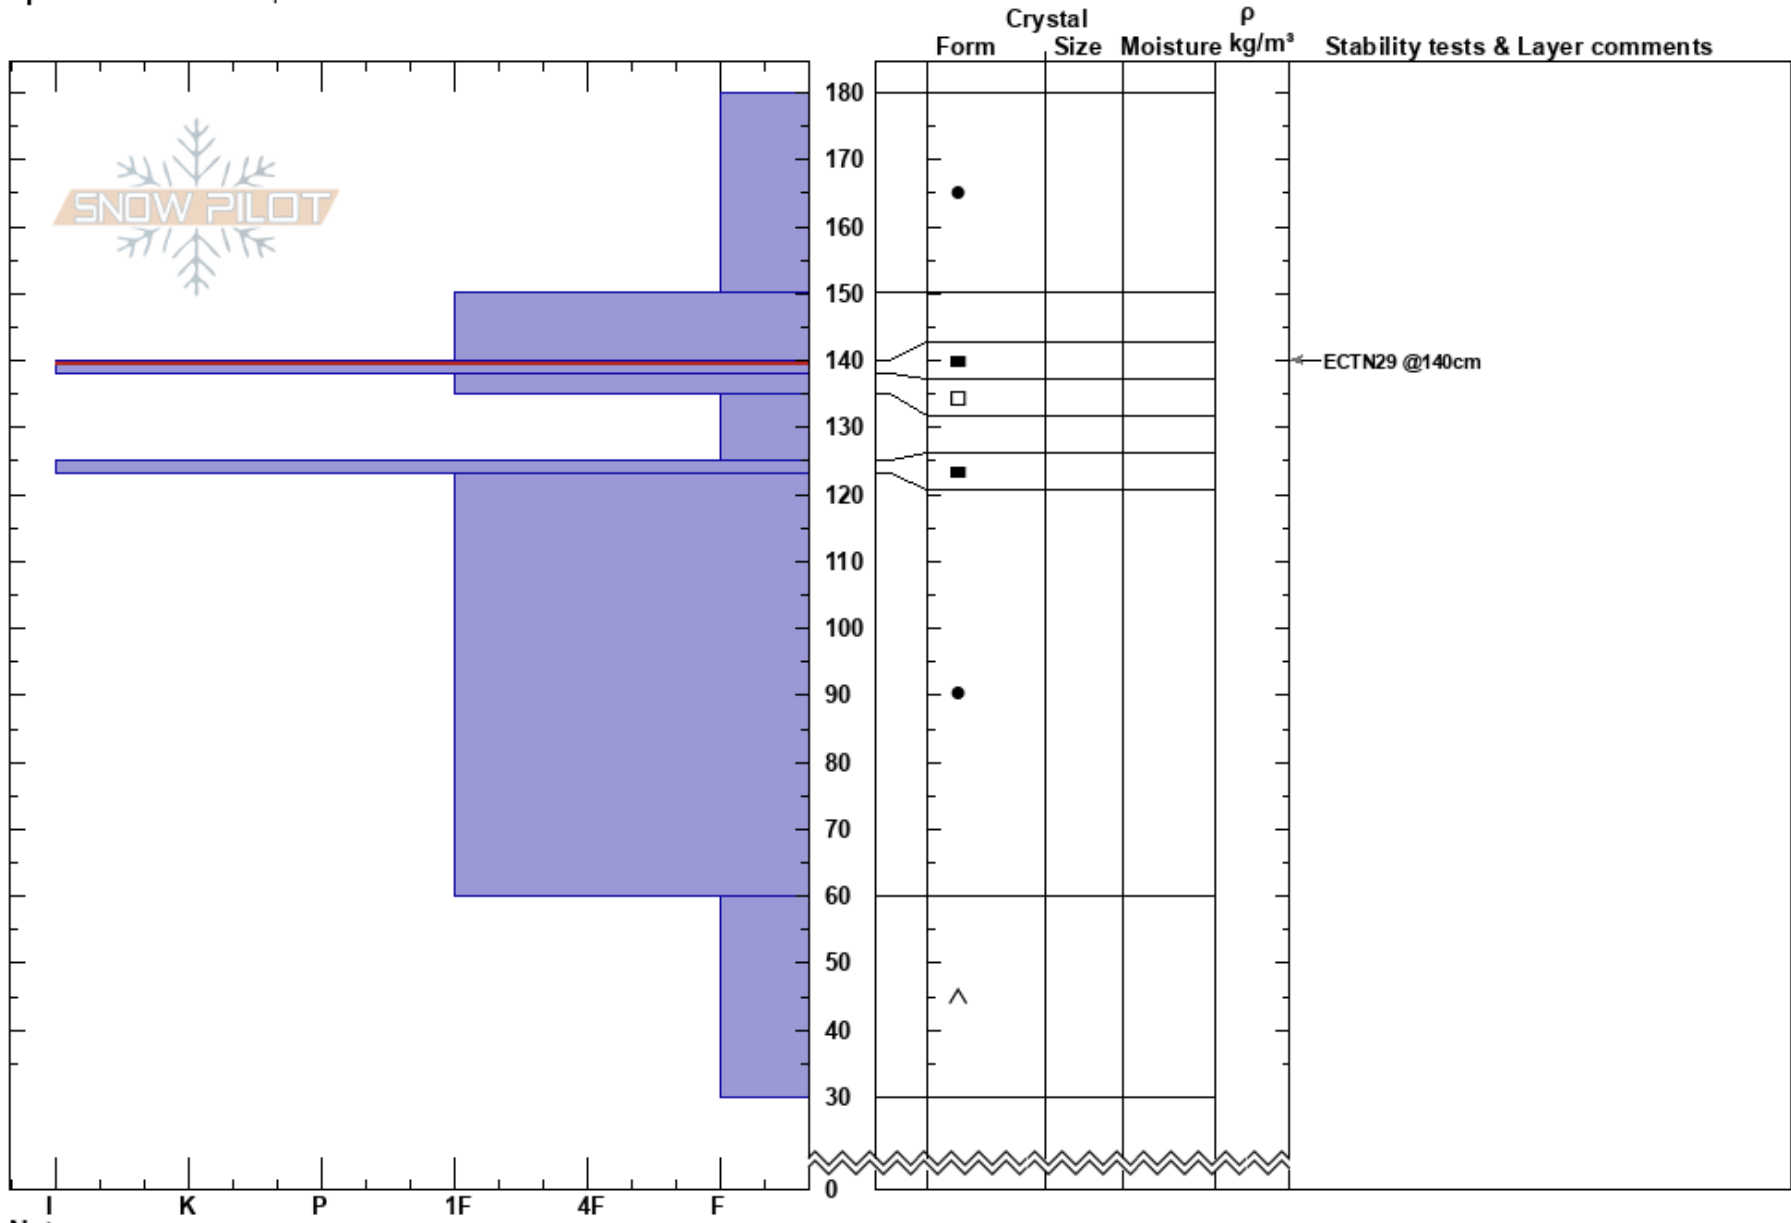

Maid Mist Upper Cirque  
 Gallatin Range-N  
 MT  
**Elevation:** 9500 ft  
**Aspect:** SE  
**Specifics:** We skied slope

Darren Schwehr  
 02/25/2017 - 12:15pm  
**Co-ord:** 45.41322N, -110.98574W  
**Slope Angle:** 30°  
**Wind Loading:** yes

**Stability:** Very Good **HS:** 180 **Layer Notes:**  
**Air Temperature:** 140-138cm: Problematic layer  
**Sky Cover:** BKN  
**Precipitation:** NO  
**Wind:** SE

Notes: