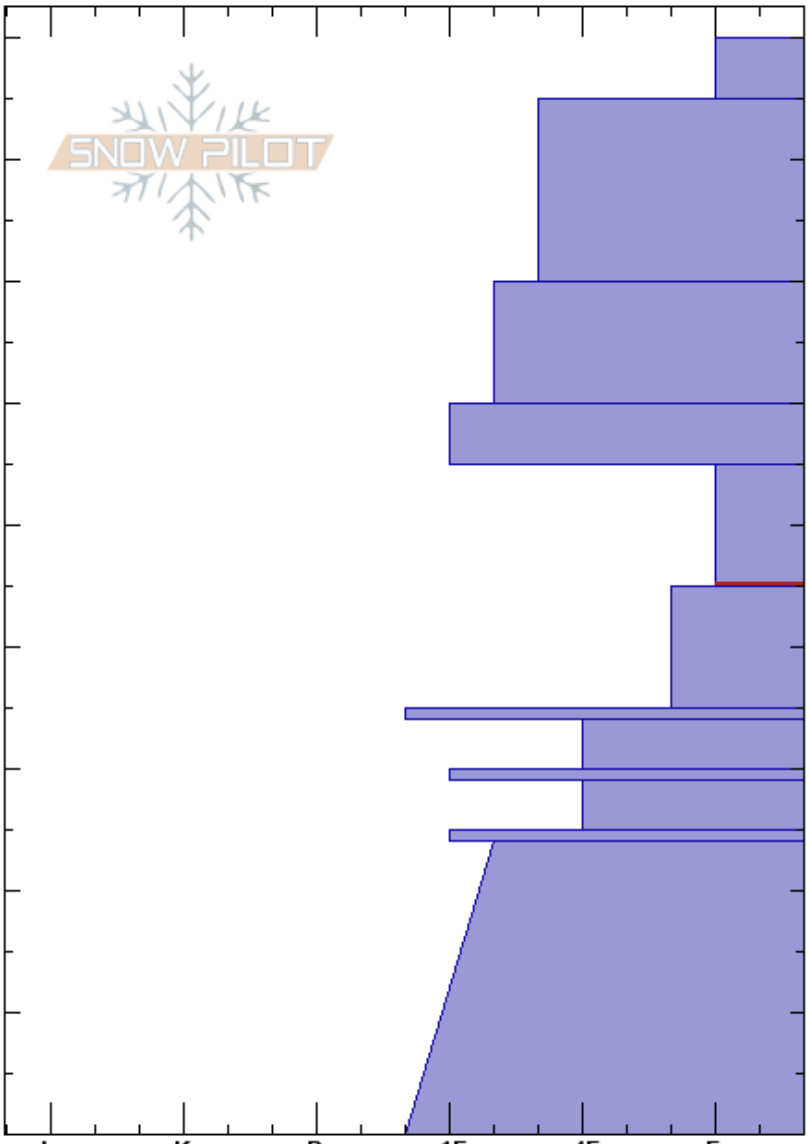

Mt. Ellis Burn  
 Gallatin Range-N  
 MT  
**Elevation:** 8260 ft  
**Aspect:** 69°  
**Specifics:** Collapsing, localized; Cracking

Alex Marienthal  
 01/24/2020 - 12:19am  
**Co-ord:** 45.57781N, -110.95398W  
**Slope Angle:** 21°  
**Wind Loading:** previous

**Stability:** Fair Stable **HS:** 90  
**Air Temperature:** **PF:** 70 55-45cm: Problematic layer  
**Sky Cover:** BKN **PS:** 60  
**Precipitation:** NO  
**Wind:** Calm

Crystal Form	Crystal Size	Moisture	$\rho$ kg/m <sup>3</sup>	Stability tests & Layer comments
+				
⊗				
□	2-3			
□	2-4			← ECTP22 @45cm ← ECTN25 @45cm
⊗				
□				
⊗				
⊗				
⊗ (□)				