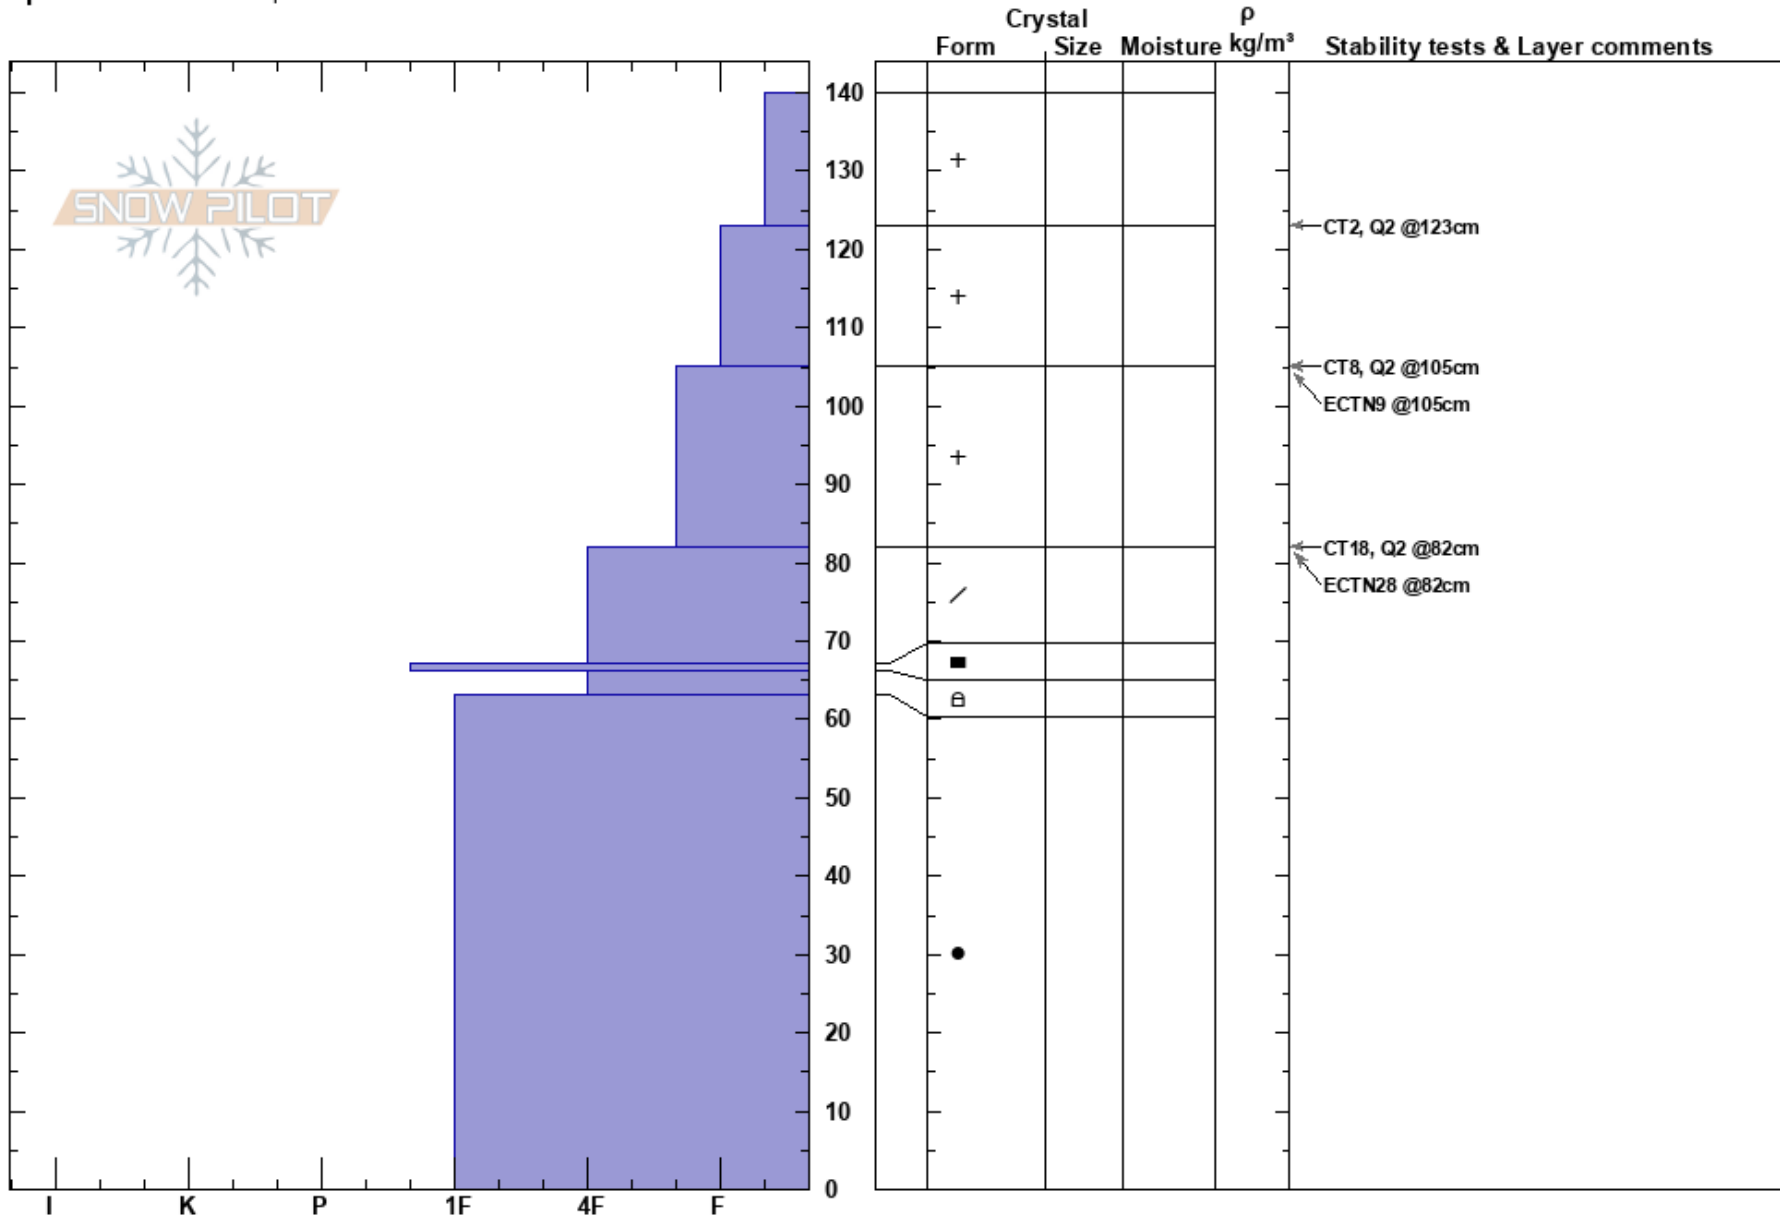

The Throne - 2/25/17  
 Bridger Range  
 MT  
 Elevation: 8200 ft  
 Aspect: 80°  
 Specifics: We skied slope

Eric Knoff  
 02/25/2017 - 11:35am  
 Co-ord:  
 Slope Angle: 32°  
 Wind Loading: no

Stability:  
 Air Temperature: -7°C  
 Sky Cover: OVC  
 Precipitation: S1  
 Wind: SE Moderate

HS: 140

Layer Notes:

Notes: New snow instabilities was the main concern.