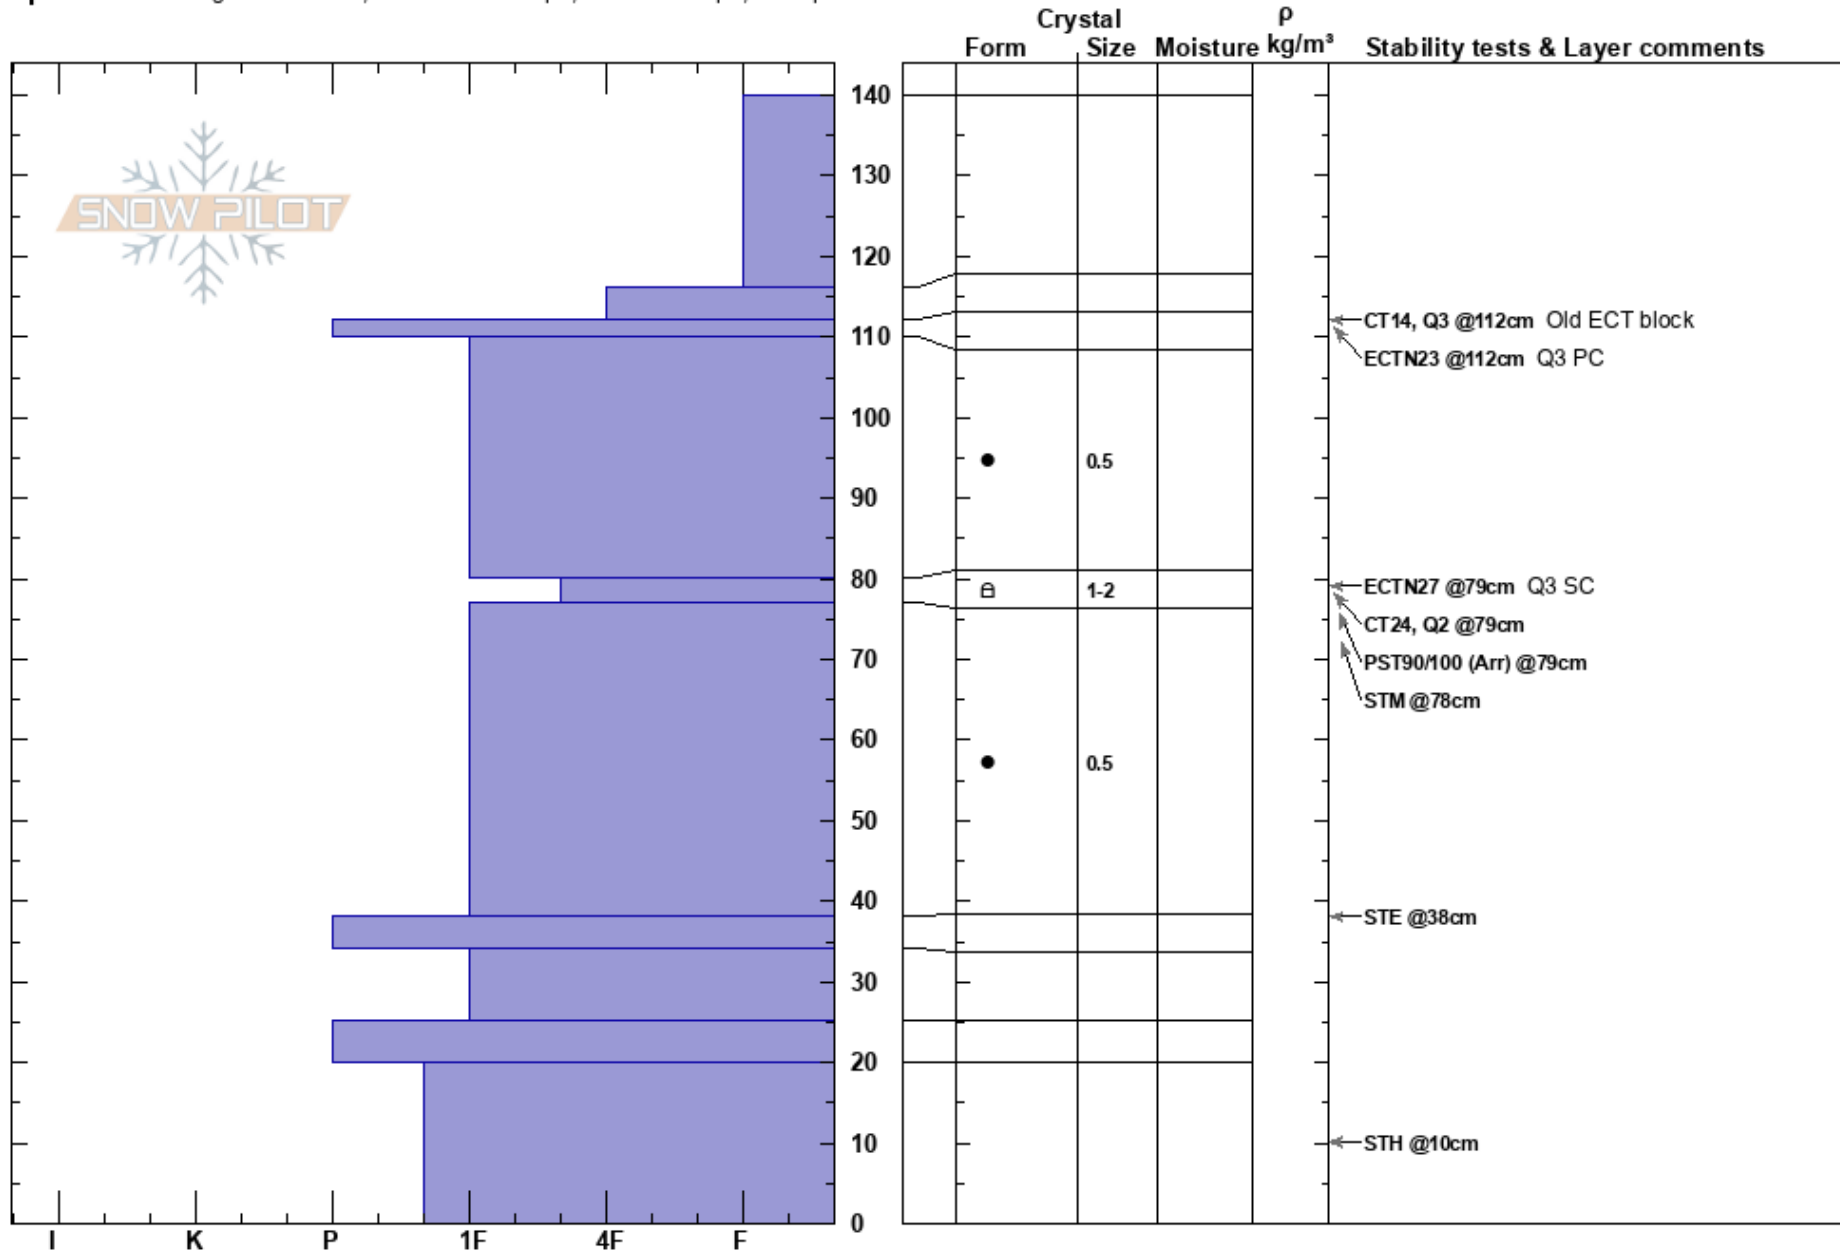

Teton Patrol Shack  
 Teton Range  
 WY  
 Elevation: 9100 ft  
 Aspect: SE  
 Specifics: Pit dug in a Ski Area; Ski tracks on slope; We skied slope; Poor pit location

Brenden Cronin  
 02/25/2017 - 12:30pm  
 Co-ord: 12T 512699W 4828331N  
 Slope Angle: 33°  
 Wind Loading:

Stability:  
 Air Temperature: 14°F  
 Sky Cover: BKN  
 Precipitation: S-1  
 Wind: SW Light Breeze

PS: 20  
 Layer Notes:  
 80-77cm: Problematic layer

**Notes:** Eric Worth and Brenden Cronin dug the pit.  
 Pit dug 50ft above the JHMR Teton Patrol shack.  
 There is some tree growth in the area but the focus of our pit was to asses the structure and the various crust layers.  
 CT test done on leftover ECT block.