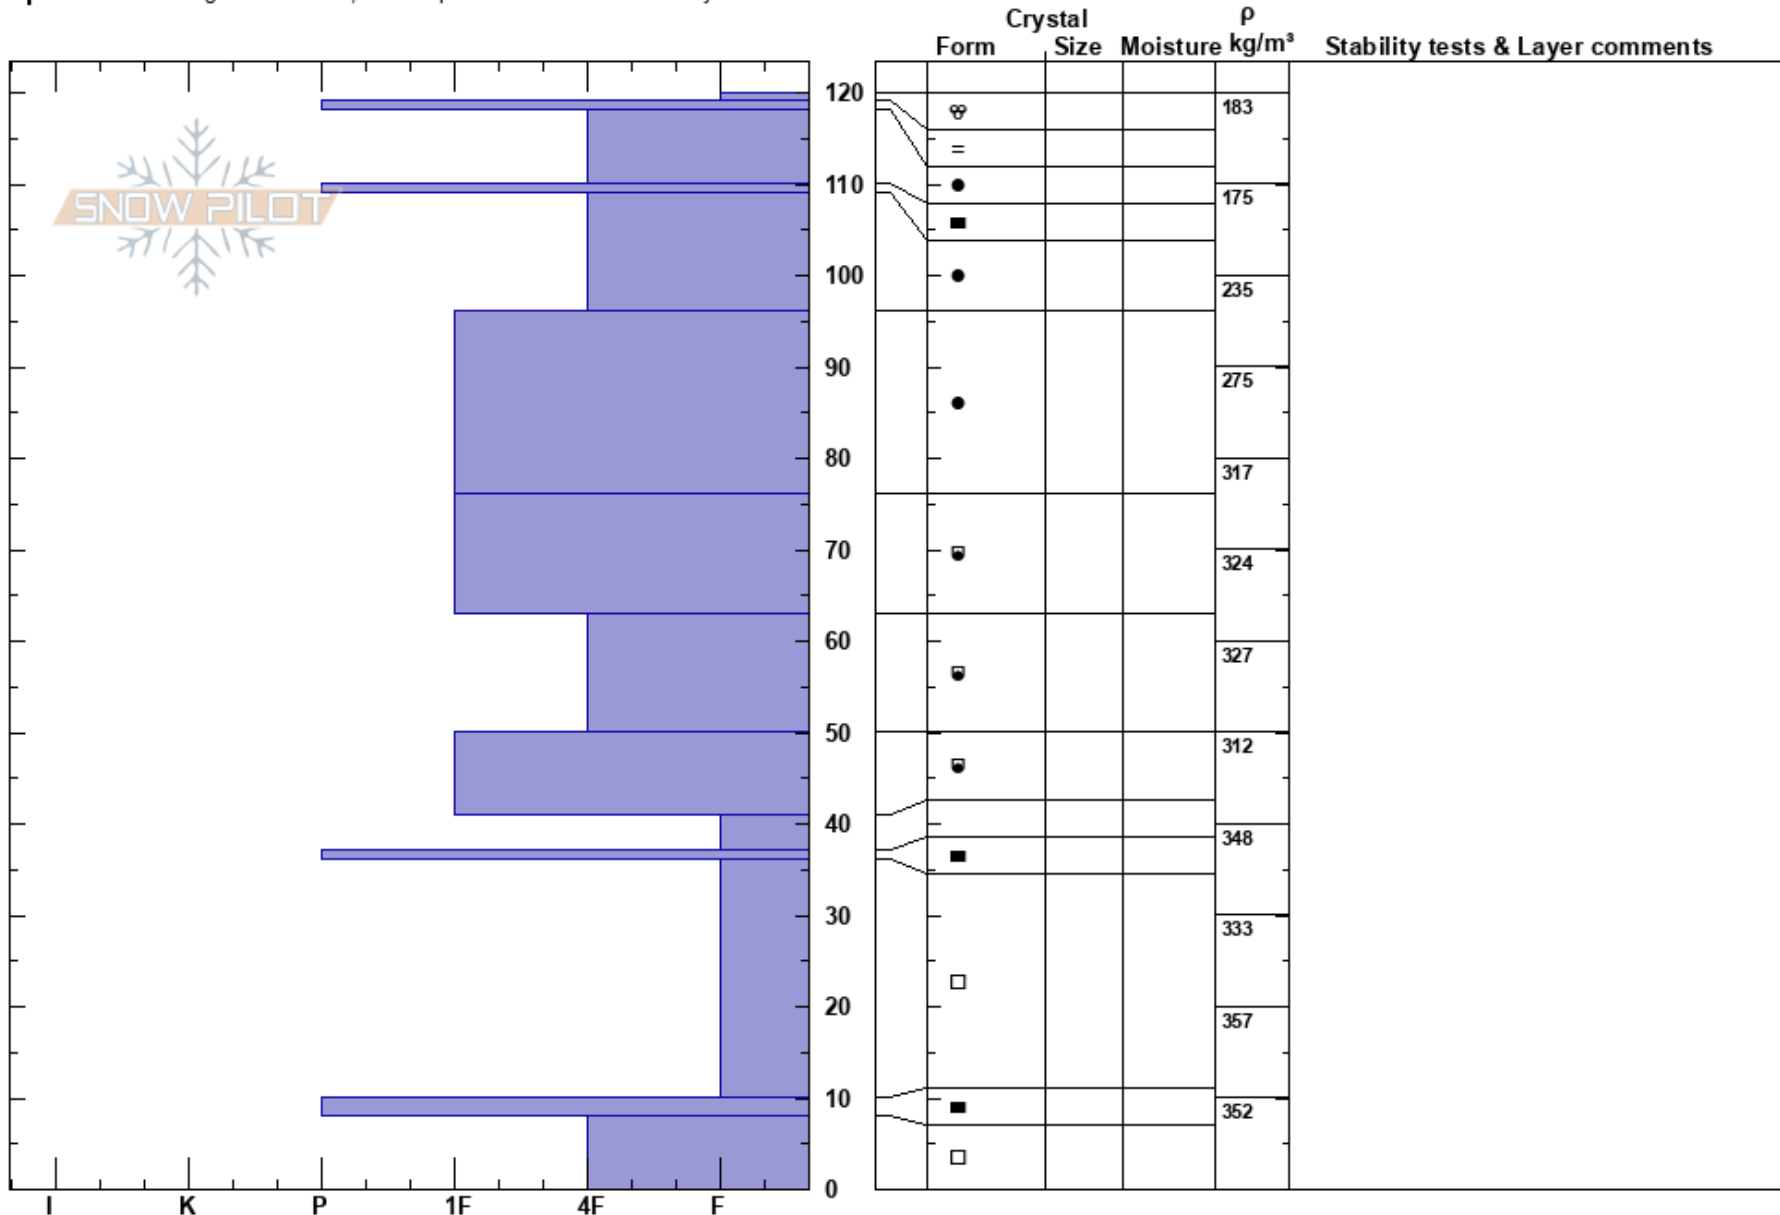

BB Alpine WS
 Bridger Range
 MT
 Elevation: 7416 ft
 Aspect:

Chris Donahue
 01/24/2020 - 11:30am
 Co-ord: 45.82951N, -110.92316W
 Slope Angle: 0°
 Wind Loading: no

Stability:
 Air Temperature: 36°C
 Sky Cover: CLR
 Precipitation: NO
 Wind: Calm

Specifics: Pit dug in a Ski Area; Pit is representative of backcountry

Notes: Radar Ground truth, no stability tests.
 1000 CC wedge density cutter used, 10 cm vertical resolution.