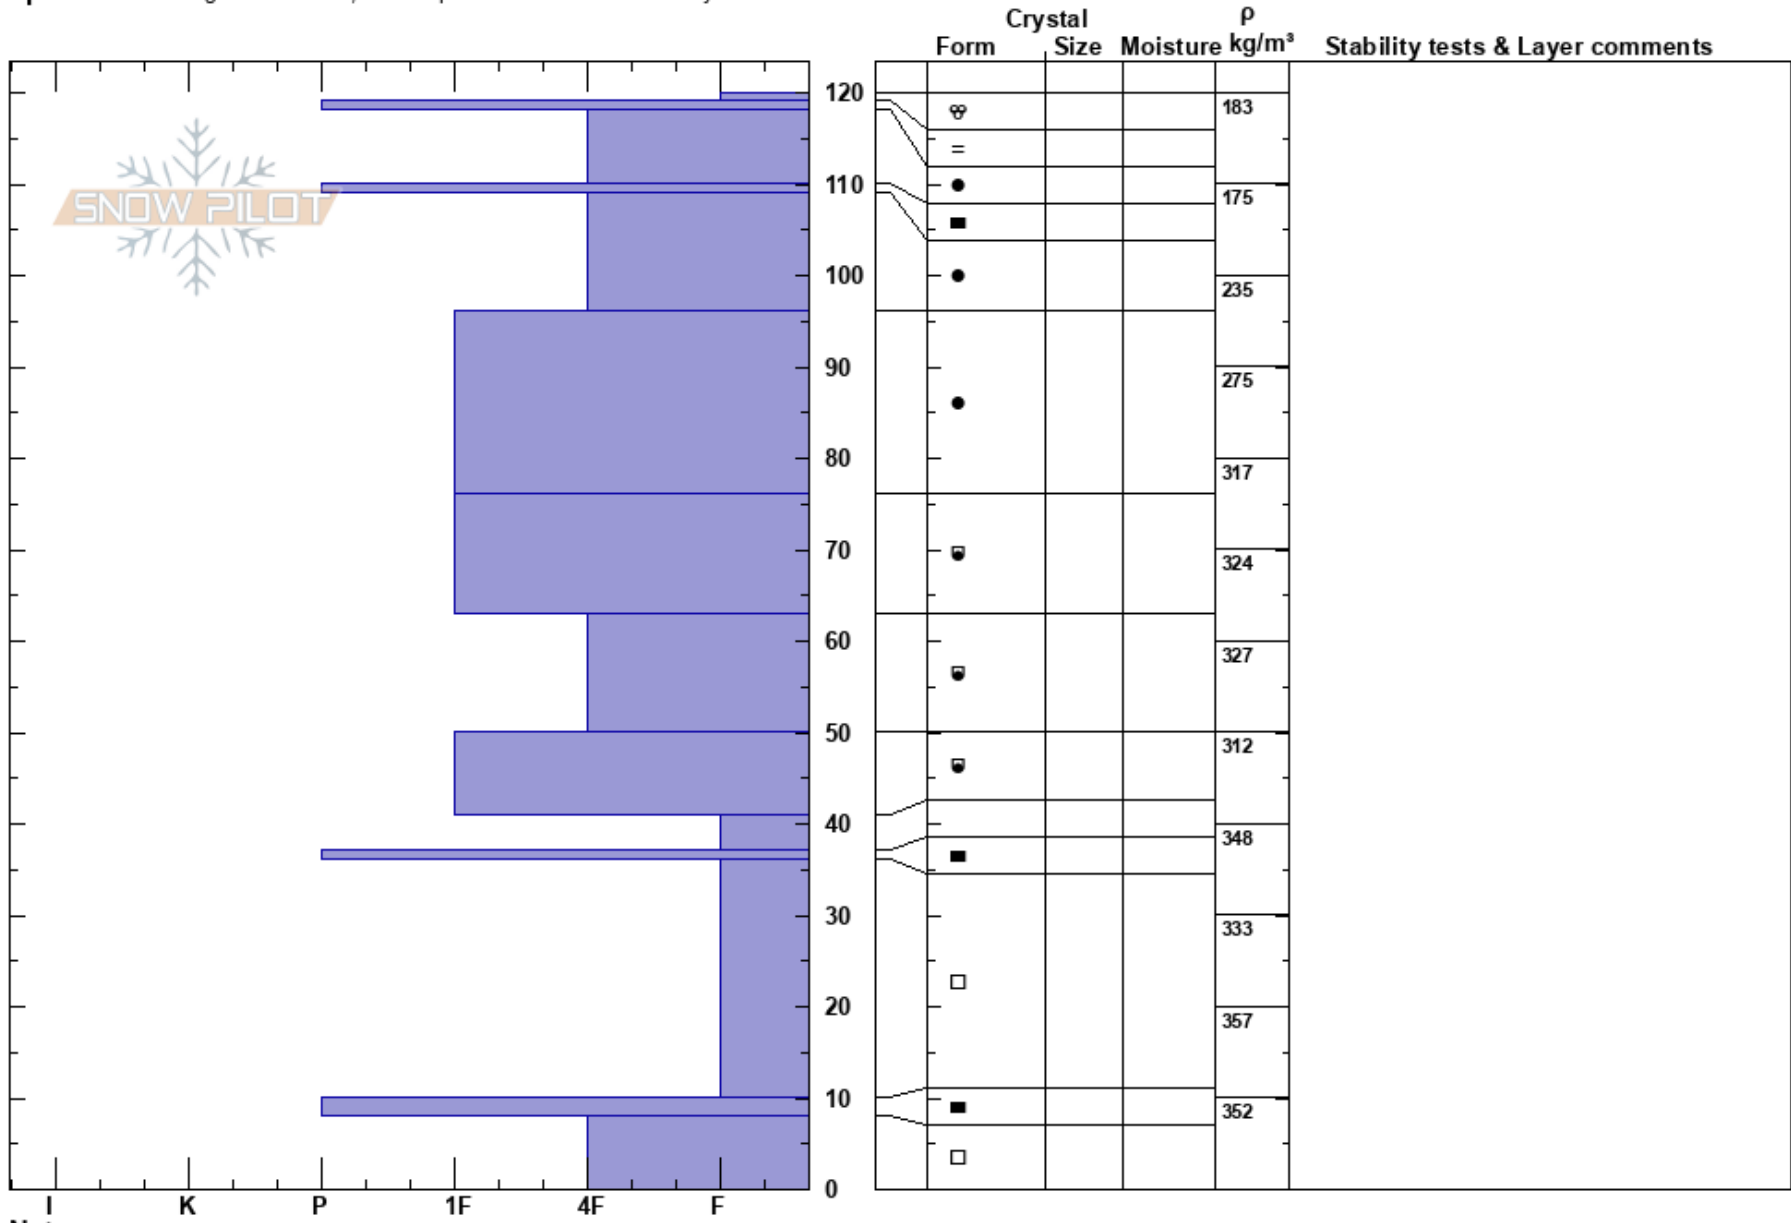

BB Alpine WS
 Bridger Range
 MT
 Elevation: 7416 ft
 Aspect:

Chris Donahue
 01/24/2020 - 11:30am
 Co-ord: 45.82951N, -110.92316W
 Slope Angle: 0°
 Wind Loading: no

Stability:
 Air Temperature: 36°C
 Sky Cover: CLR
 Precipitation: NO
 Wind: Calm

HS: 120
 Layer Notes:

Specifics: Pit dug in a Ski Area; Pit is representative of backcountry

Notes: Radar Ground truth, no stability tests.
 1000 CC wedge density cutter used, 10 cm vertical resolution.