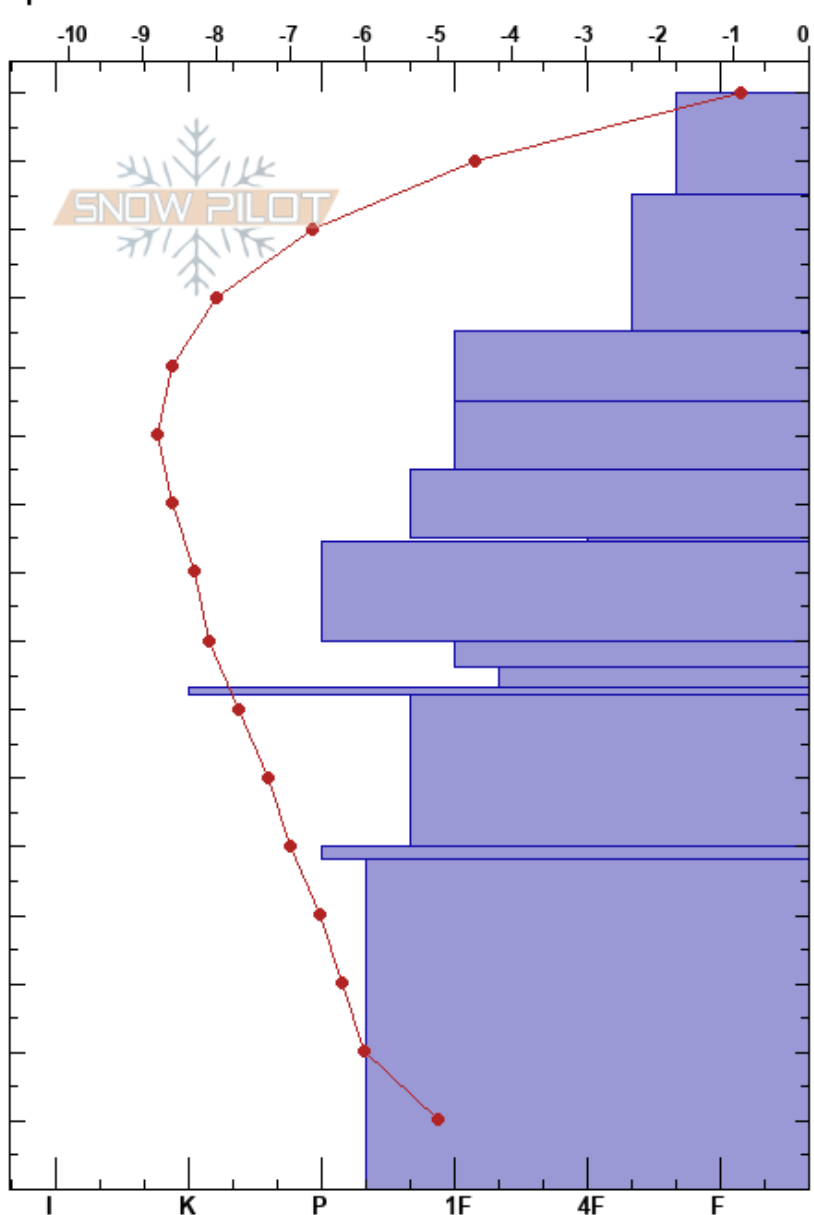

Dogleg Runout  
 Bridger Range  
 MT  
 Elevation: 7500 ft  
 Aspect: E  
 Specifics:

Zachary Miller  
 01/22/2020 - 1:15pm  
 Co-ord: 45.83380N, -110.93380W  
 Slope Angle: 22°  
 Wind Loading:

Stability:  
 Air Temperature: 1.8°C  
 Sky Cover: BKN  
 Precipitation: NO  
 Wind: Calm

HS: 160  
 Layer Notes:  
 95-94.5cm: subtle  
 95-94.5cm: Problematic layer  
 80-76cm: decomposing  
 50-48cm: decomposing

Elevation (cm)	Crystal		Moisture	ρ kg/m³	Stability tests & Layer comments
	Form	Size			
160	+			136	
150	/ (+)	0.5 (1)		116	← ECTN11 @145cm
140	/	0.5		136	← ECTN13 @142cm
130				192	
120	•	0.5		220	← ECTN17 @125cm
110	•	0.3		236	← CT18 @125cm
100	•	1		248	← ECTN24 @115cm
90	∇	2		328	← CT25 @115cm
80	⊙			92	← ECTN29 @95cm on SH
70	□ (B)	1		356	← CT29, RP @95cm
60	□ (B)	1		350	95-94.5cm: subtle
50	⊙			380	80-76cm: decomposing
40				364	
30				364	
20	□	1.5-2		356	50-48cm: decomposing
10				312	