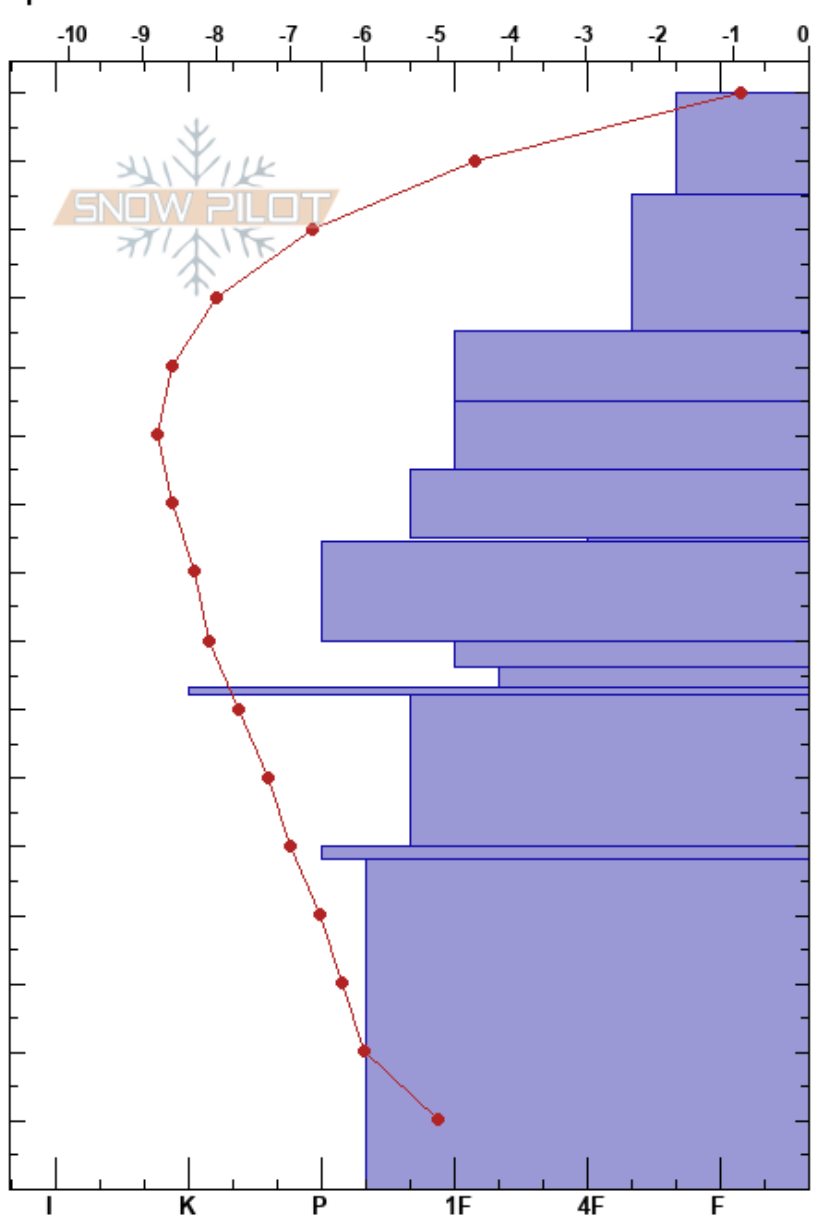

Dogleg Runout
 Bridger Range
 MT
 Elevation: 7500 ft
 Aspect: E
 Specifics:

Zachary Miller
 01/22/2020 - 1:15pm
 Co-ord: 45.83380N, -110.93380W
 Slope Angle: 22°
 Wind Loading:

Stability:
 Air Temperature: 1.8°C
 Sky Cover: BKN
 Precipitation: NO
 Wind: Calm

HS: 160
 Layer Notes:
 95-94.5cm: subtle
 95-94.5cm: Problematic layer
 80-76cm: decomposing
 50-48cm: decomposing

Form	Crystal		Moisture	ρ kg/m³	Stability tests & Layer comments
	Size	Moisture			
+				136	
/ (+)	0.5 (1)			116	← ECTN11 @145cm
/	0.5			136	← ECTN13 @142cm
				192	
•	0.5			220	← ECTN17 @125cm
•	0.3			236	← CT18 @125cm
•	0.3			236	← ECTN24 @115cm
•	1			248	← CT25 @115cm
∇	2			248	← ECTN29 @95cm on SH
□	1			328	← CT29, RP @95cm
⊙				92	95-94.5cm: subtle
□ (B)	1			92	80-76cm: decomposing
■				356	
□ (B)	1			350	
⊙				380	50-48cm: decomposing
				364	
				364	
□	1.5-2			356	
				312	