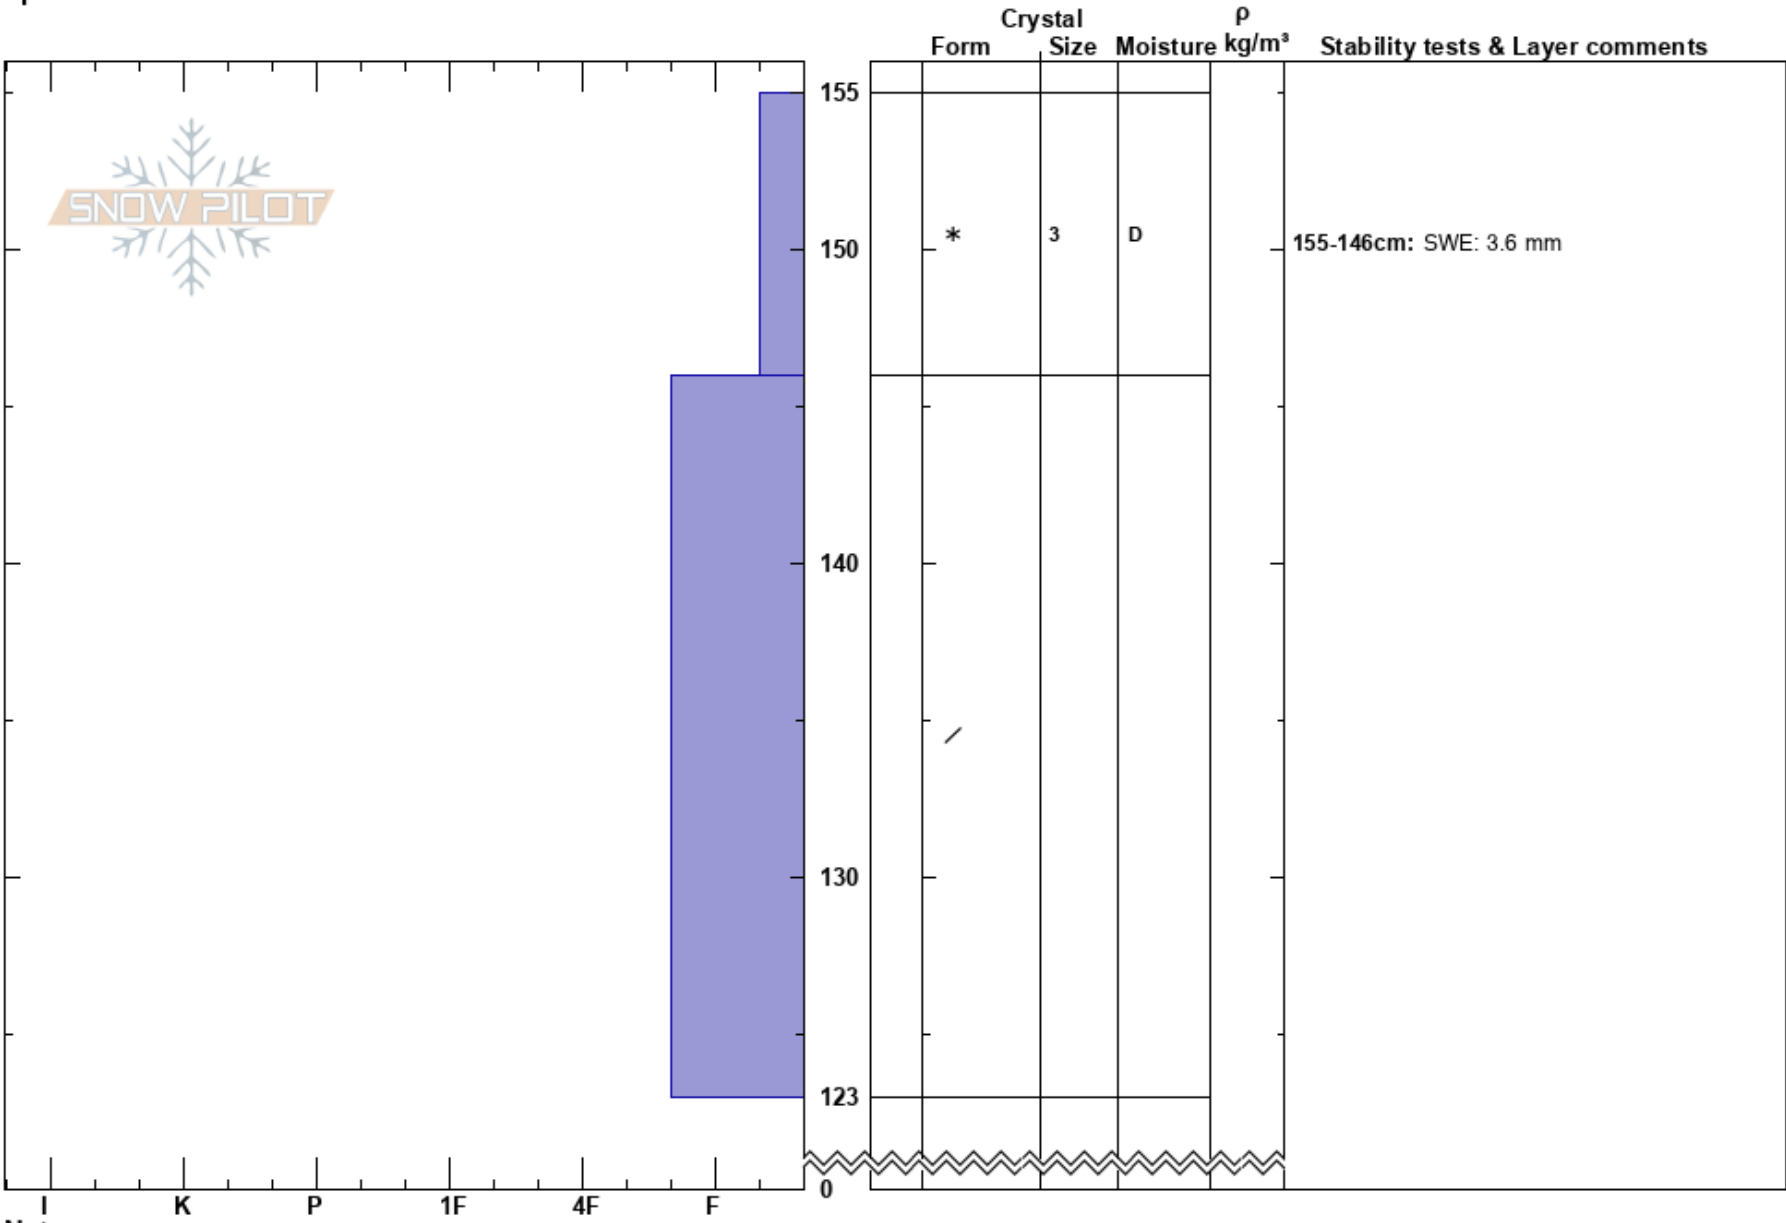

Lab 6 Group 1
 Bridger Range
 MT
 Elevation: 2391 m
 Aspect: 125°
 Specifics:

Rebecca Pappas
 02/24/2017 - 2:10pm
 Co-ord: 45.82976N, -110.92855W
 Slope Angle: 18°
 Wind Loading: previous

Stability:
 Air Temperature: -9.6°C
 Sky Cover: OVC
 Precipitation: S-1
 Wind: NE Light Breeze

HS: 155
 Layer Notes:
 PF: 41 155-146cm: SWE: 3.6 mm

Notes: - PS/PF: 17/41 cm
 - HS: 155 cm HSW: