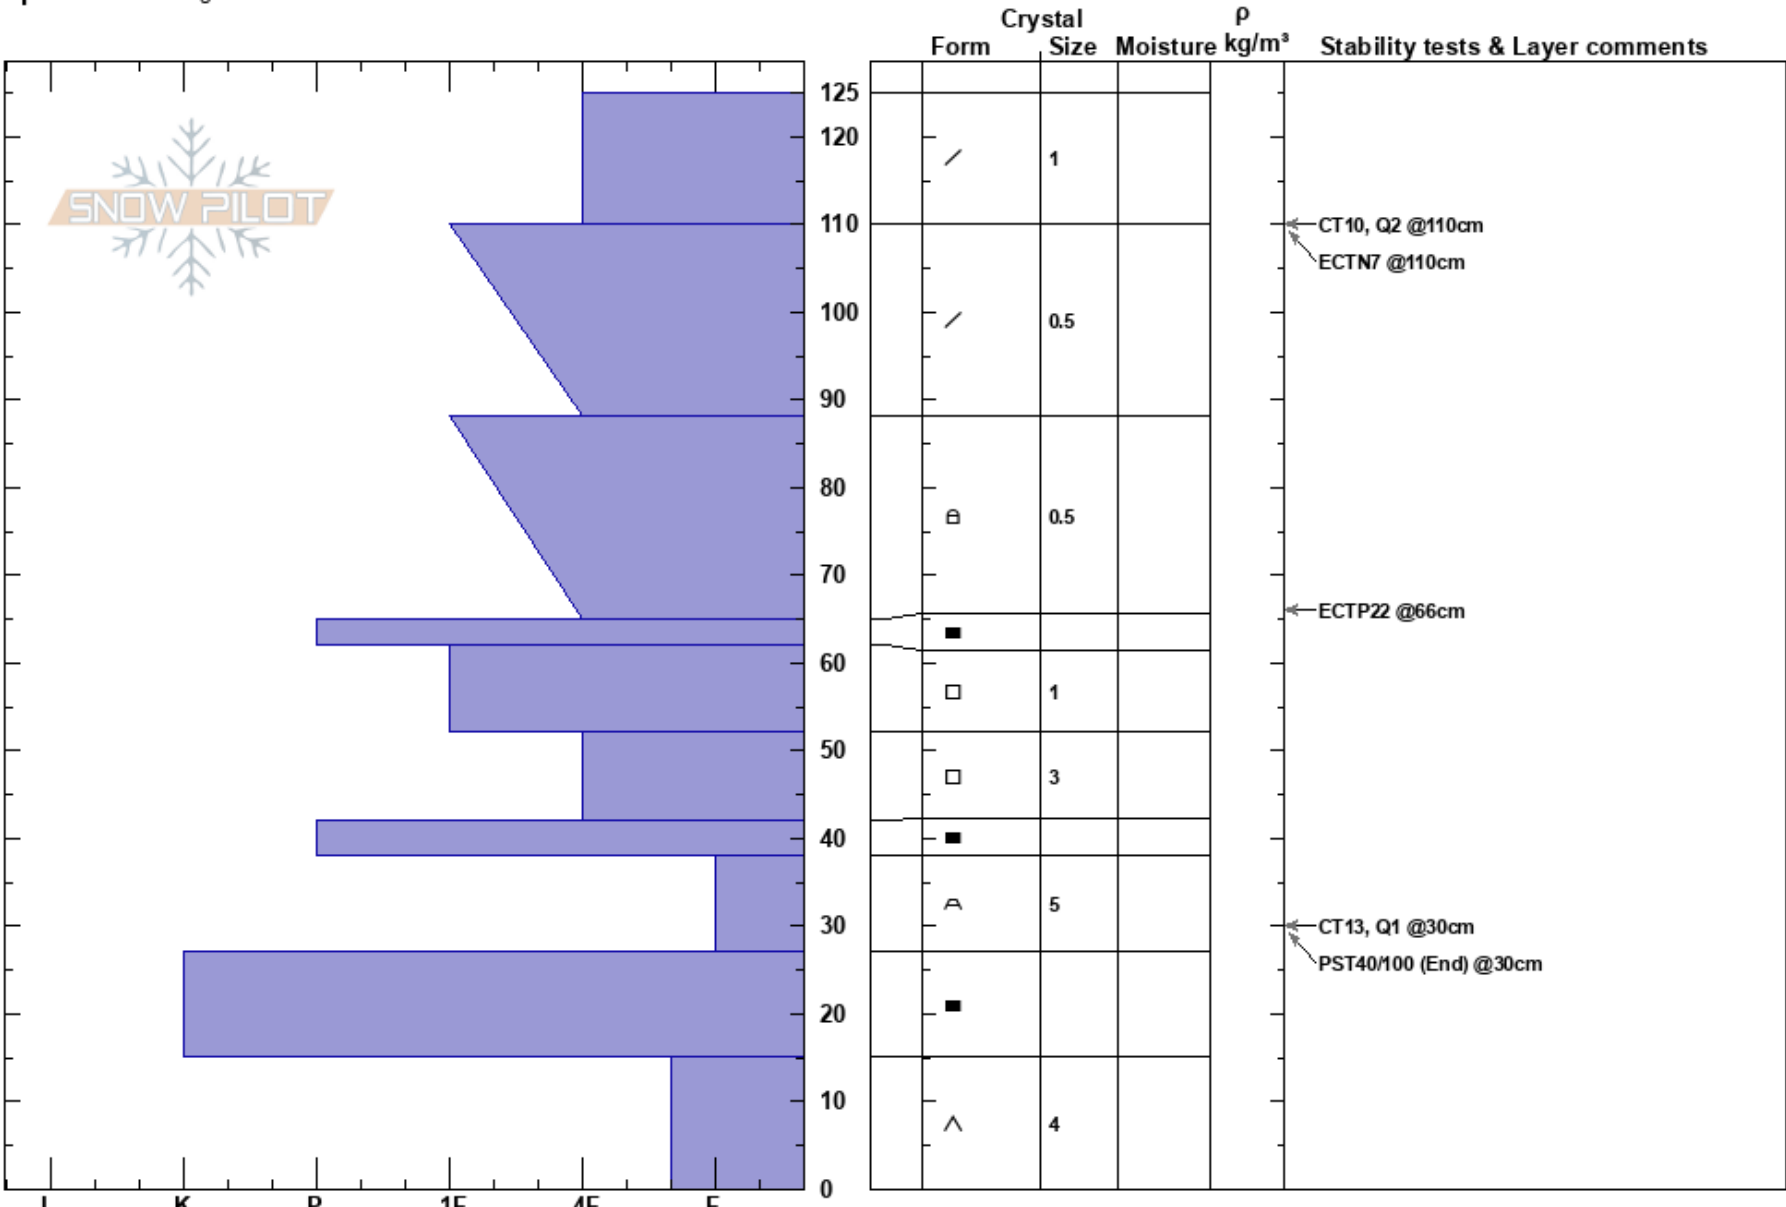

Dakota
 Madison Range-N
 MT
 Elevation: 10200 ft
 Aspect: SE
 Specifics: Pit dug in a Ski Area

Shawn Orloff
 01/22/2020 - 2:00pm
 Co-ord:
 Slope Angle: 32°
 Wind Loading: previous

Stability: **HS: 125**
 Air Temperature: -8°C **PF: 25** 38-27cm: Problematic layer
 Sky Cover: BKN
 Precipitation: S-1
 Wind: W Moderate

Layer Notes:
 Stability tests & Layer comments

Notes: Pit dug just skiers right of the load stake