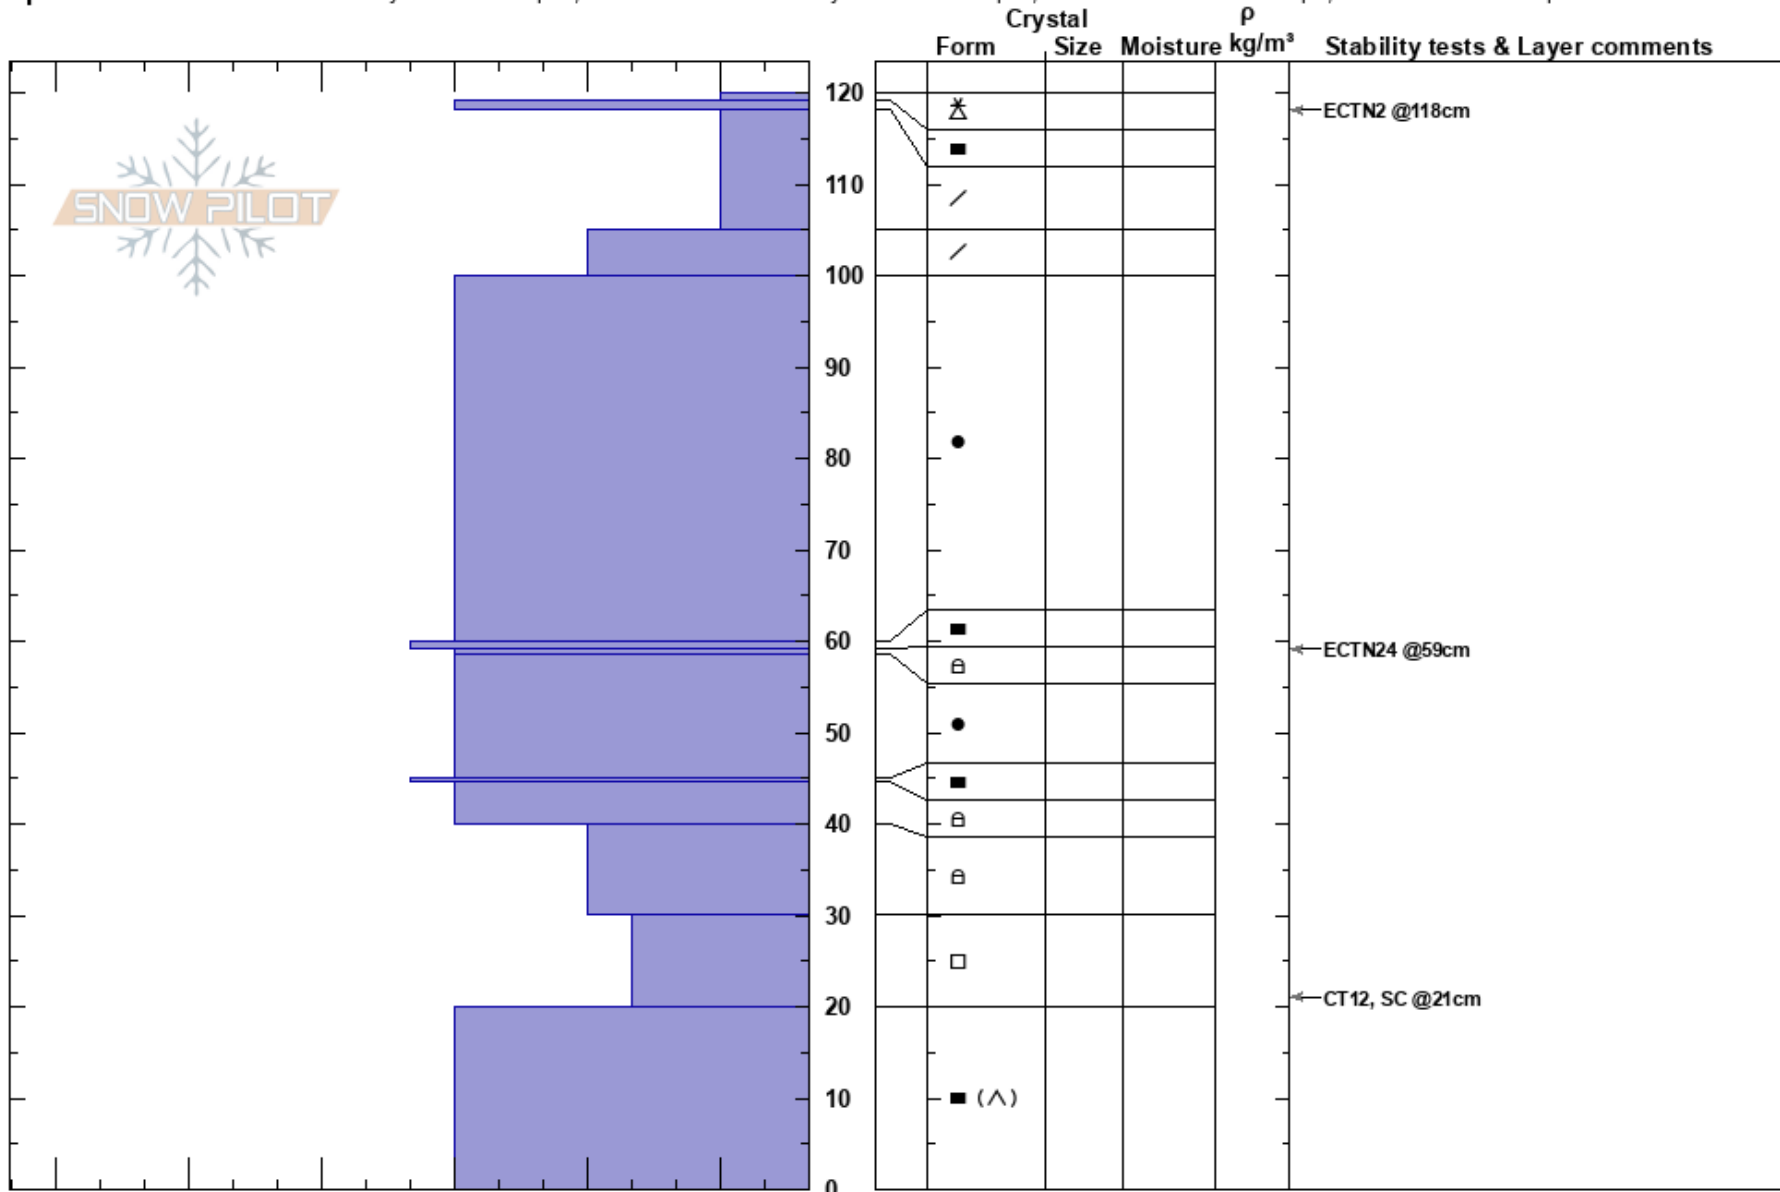

S Missiomns 1\_22\_20

Travis Craft

Stability: Fair

HS: 120

Layer Notes:

Missions

01/22/2020 - 12:30pm

Air Temperature: -4°C

PF: 60

30-20cm: Problematic layer

MT

Co-ord: 47.22900N, -113.68339W

Sky Cover: OVC

Elevation: 6188 ft

Slope Angle: 24°

Precipitation: S-1

Aspect: 45°

Wind Loading: previous

Wind: W Moderate

Specifics: Recent avalanche activity on similar slopes; Recent avalanche activity on different slopes; Snowmobile tracks on slope; We snowmobiled slope