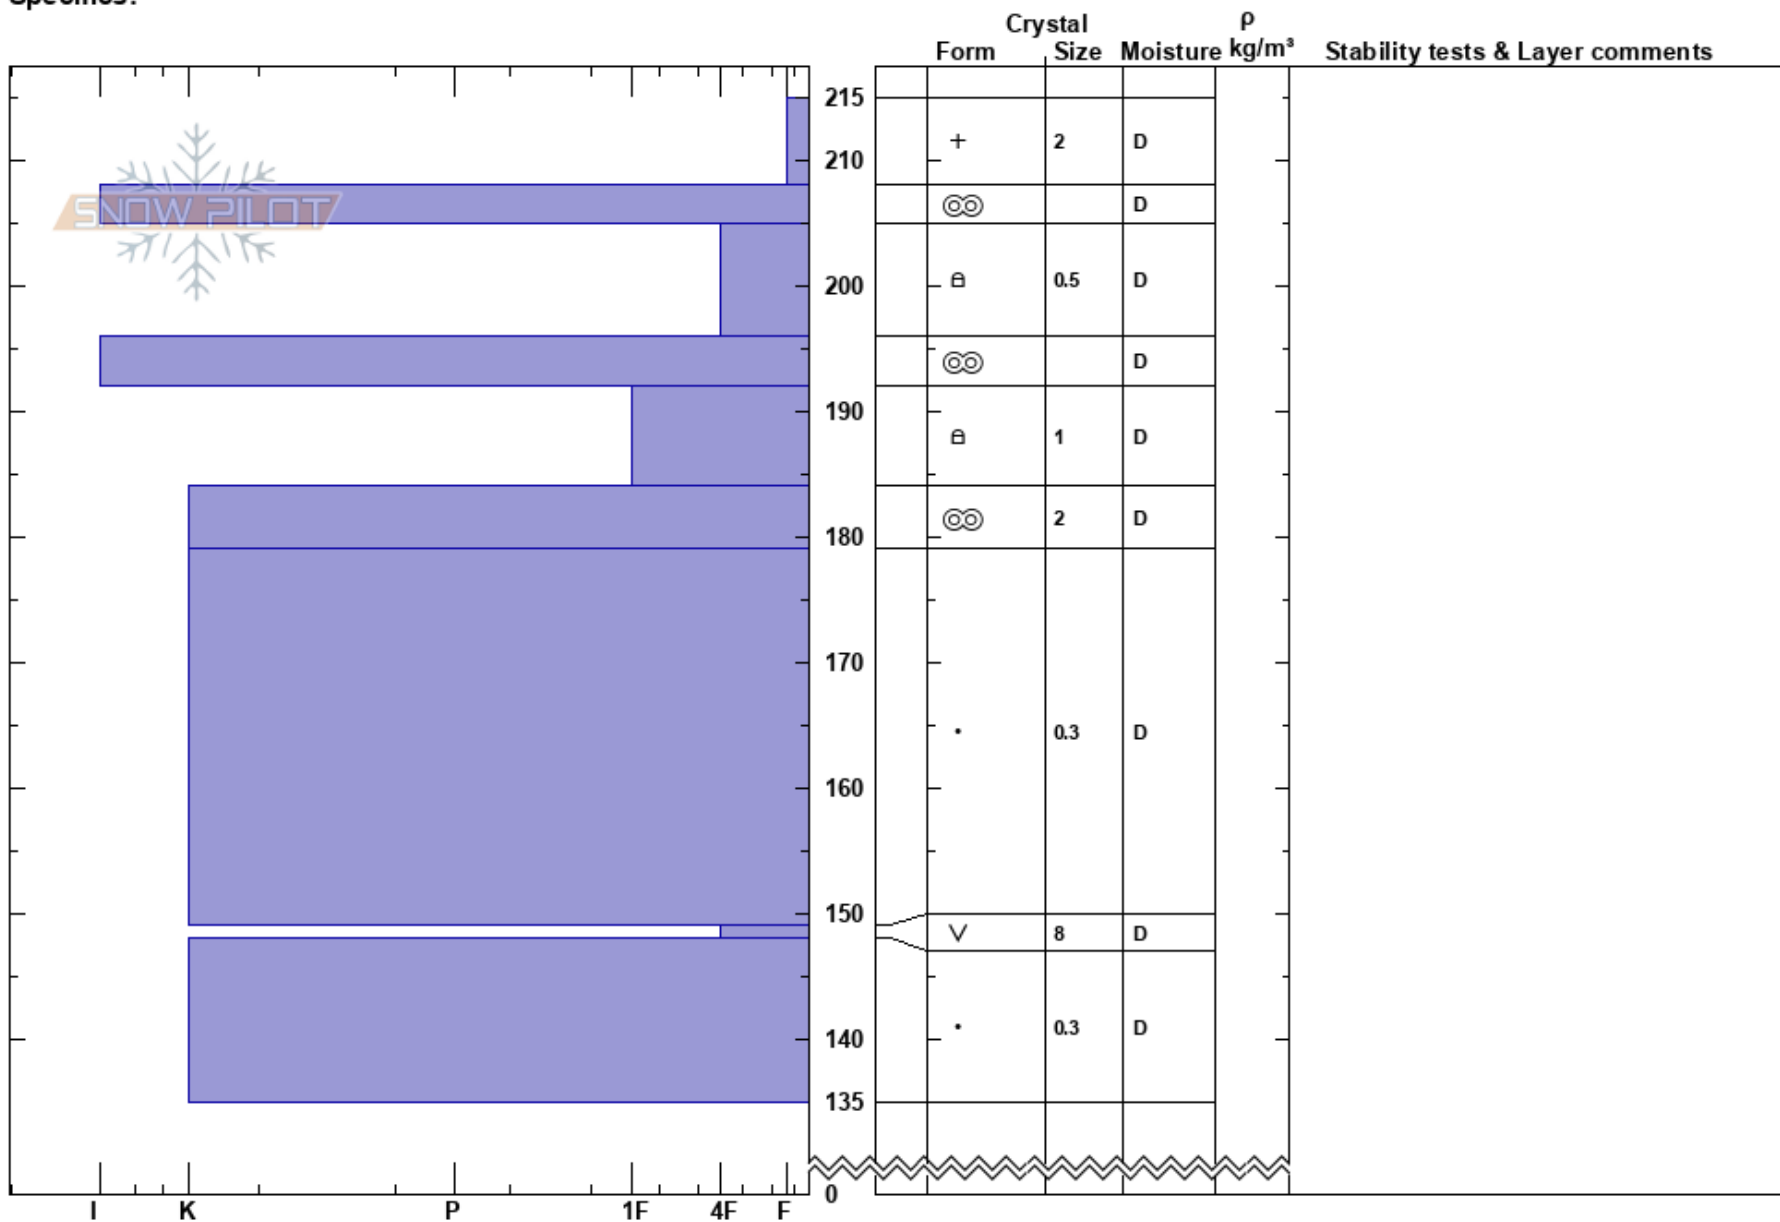

Skyway Point
 Grand Mesa
 CO
Elevation: 10600 ft
Aspect: 0°
Specifics:

Colin Mitchell
 02/24/2017 - 12:00pm
Co-ord: 39.03000N, -108.03000W
Slope Angle: 28°
Wind Loading: previous

Stability: Very Good **HS:**215 **Layer Notes:**
Air Temperature: -11°C **PF:** 10 149-148cm: Problematic layer
Sky Cover: BKN
Precipitation: NO
Wind: W Light Breeze