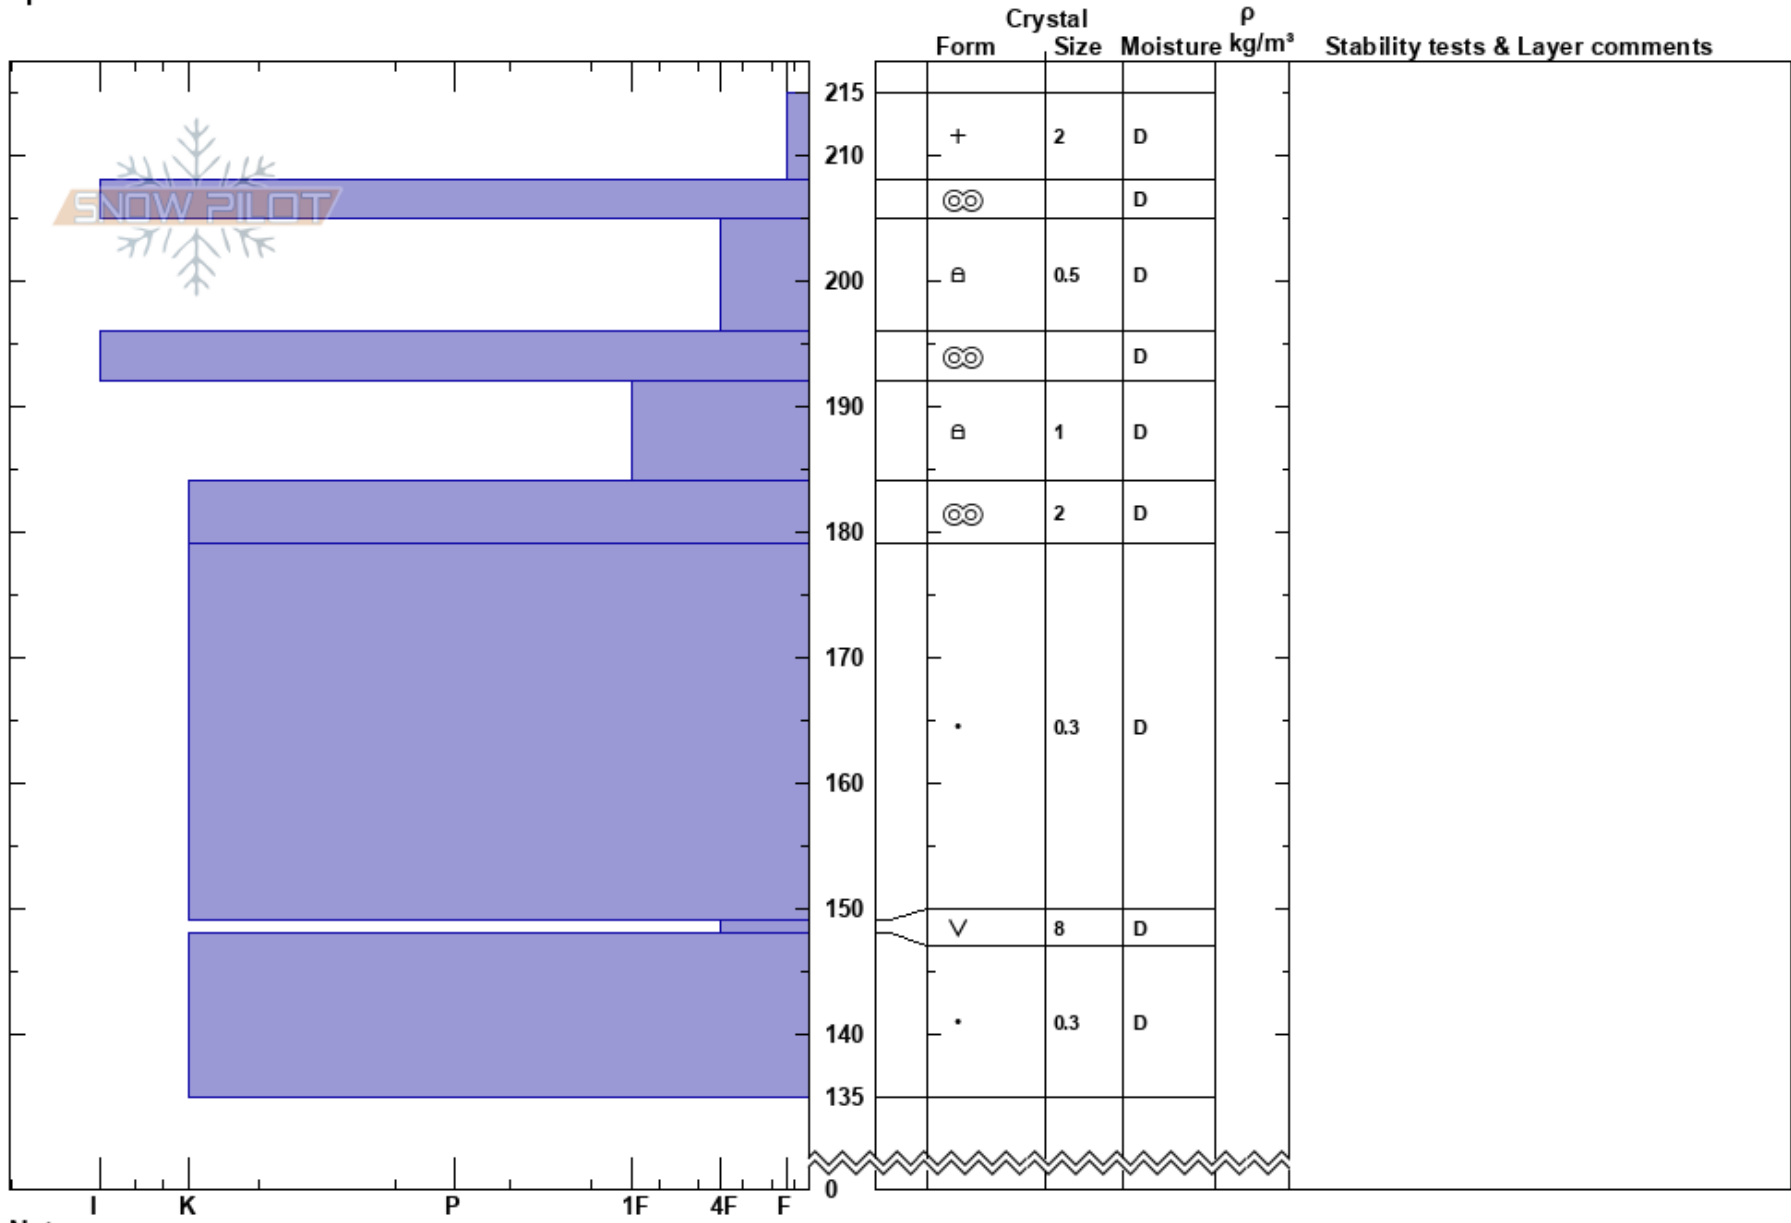

Skyway Point
Grand Mesa
CO
Elevation: 10600 ft
Aspect: 0°
Specifics:

Colin Mitchell
02/24/2017 - 12:00pm
Co-ord: 39.03000N, -108.03000W
Slope Angle: 28°
Wind Loading: previous

Stability: Very Good HS:215 Layer Notes:
Air Temperature: -11°C PF: 10 149-148cm: Problematic layer
Sky Cover: BKN
Precipitation: NO
Wind: W Light Breeze

Notes: