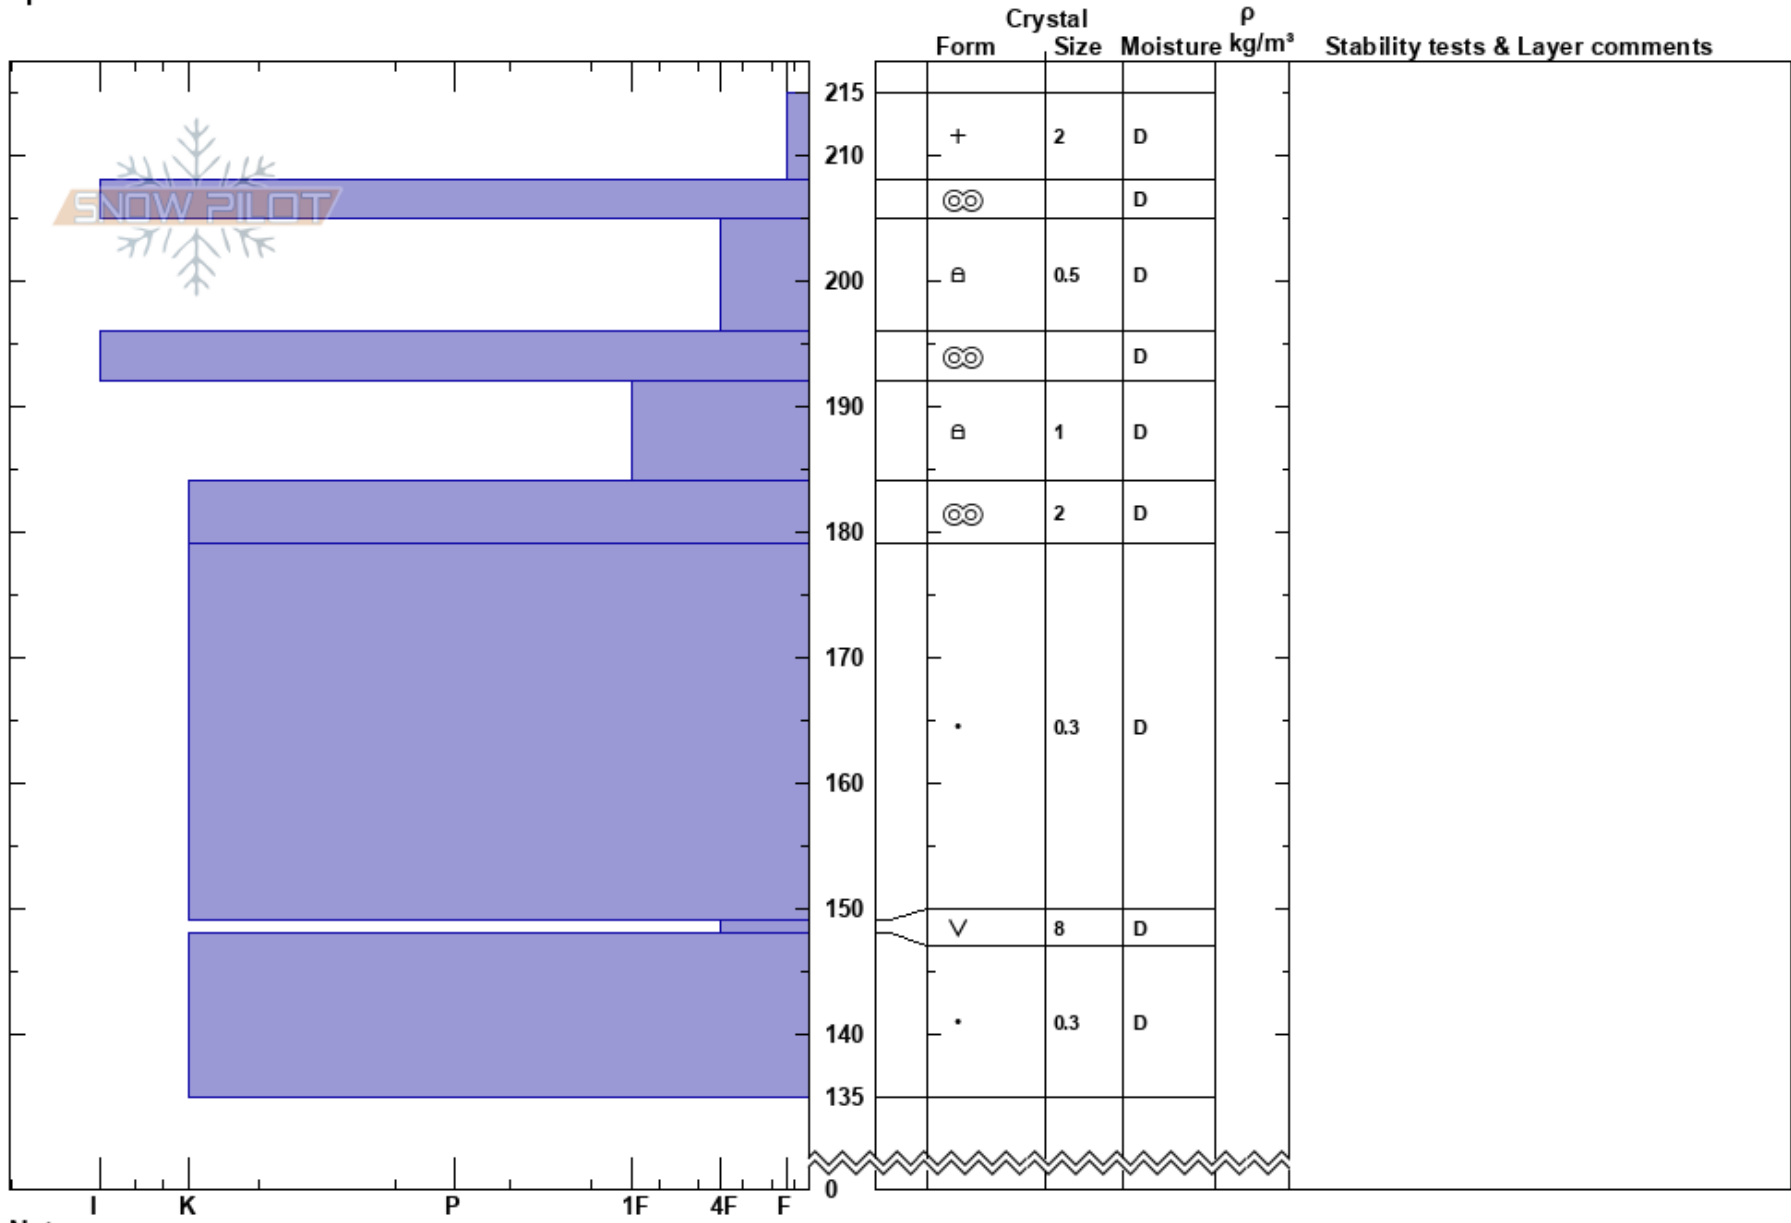

Skyway Point  
 Grand Mesa  
 CO  
 Elevation: 10600 ft  
 Aspect: 0°  
 Specifics:

Colin Mitchell  
 02/24/2017 - 12:00pm  
 Co-ord: 39.03000N, -108.03000W  
 Slope Angle: 28°  
 Wind Loading: previous

Stability: Very Good HS:215 Layer Notes:  
 Air Temperature: -11°C PF: 10 149-148cm: Problematic layer  
 Sky Cover: BKN  
 Precipitation: NO  
 Wind: W Light Breeze

Notes: