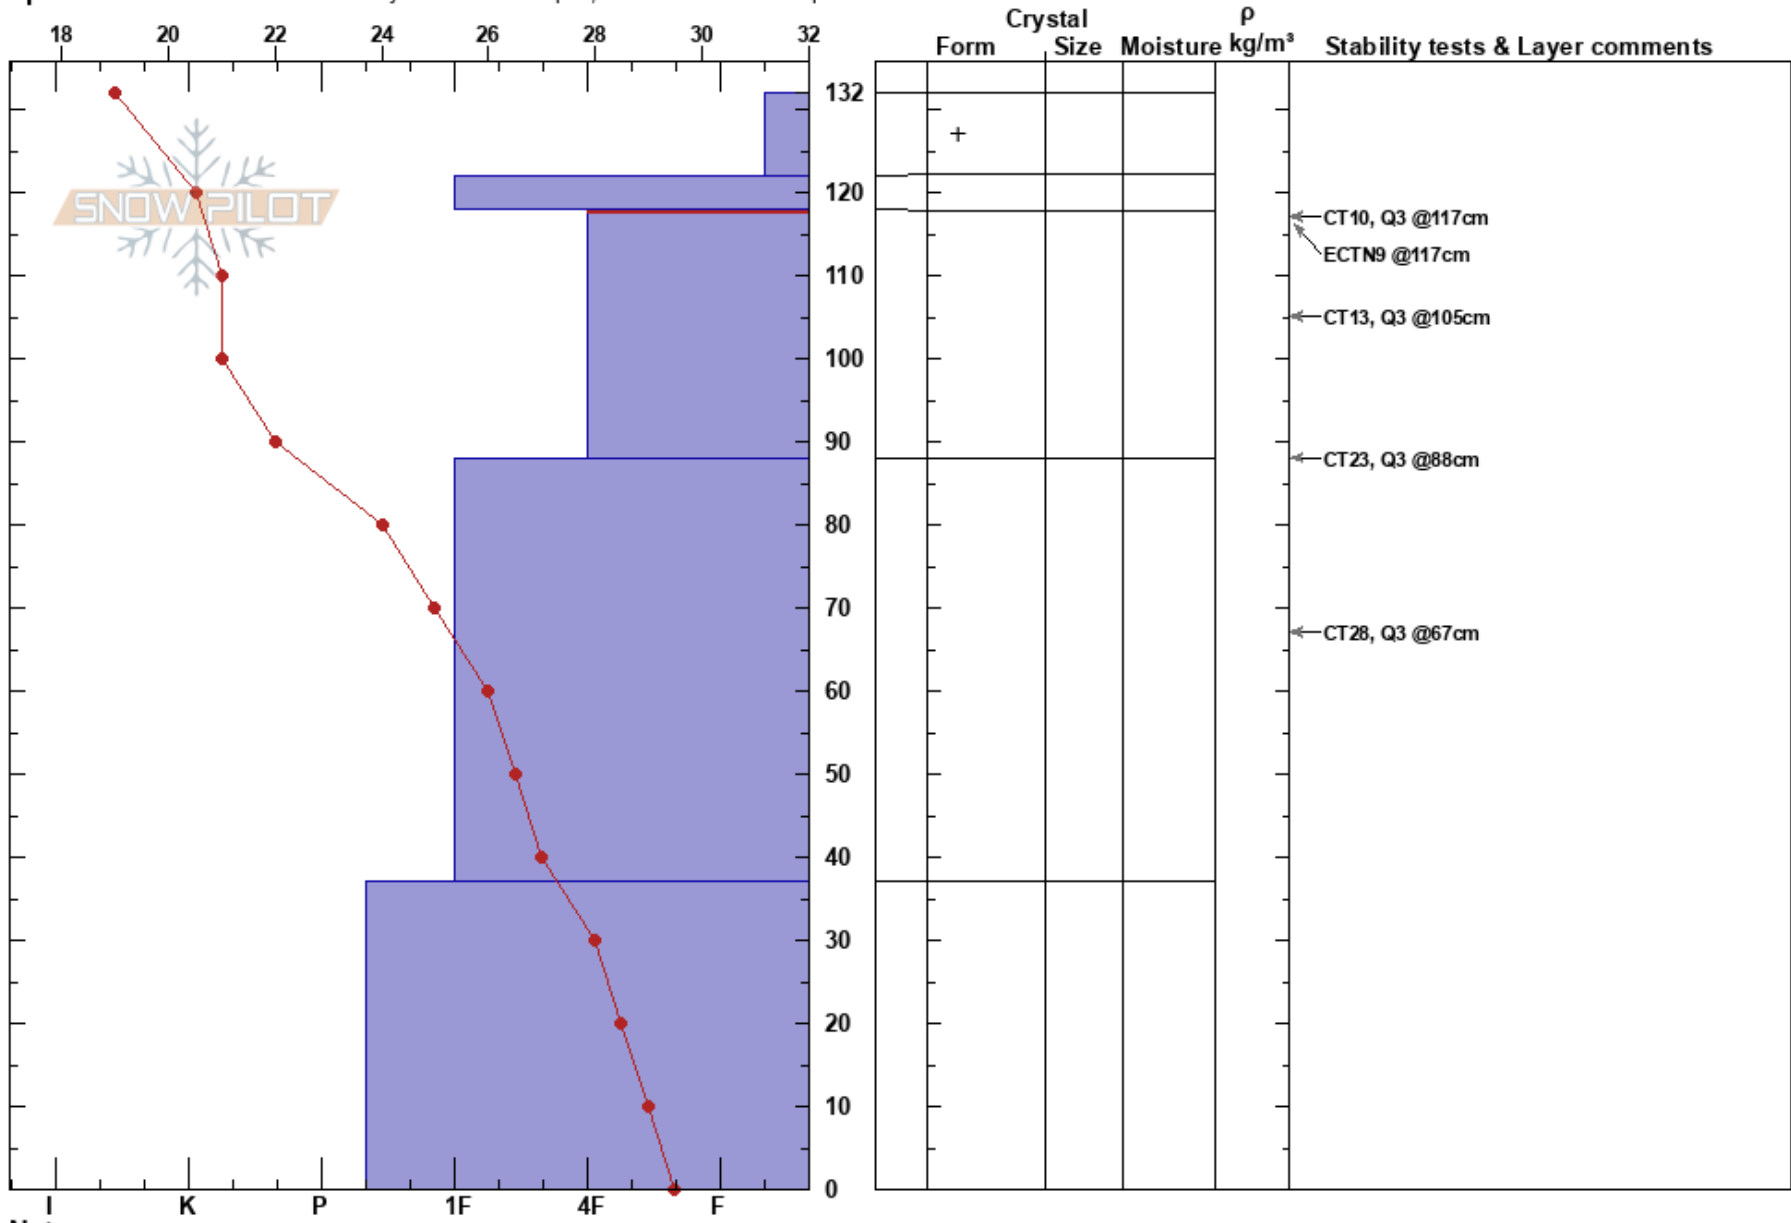

Gray Butte  
 Mt. Shasta  
 CA  
 Elevation: 7700 ft  
 Aspect: 40°

Nick Meyers  
 02/23/2017 - 1:00pm  
 Co-ord: 41.34619N, -122.19483W  
 Slope Angle: 25°  
 Wind Loading: previous

Stability: Good  
 Air Temperature: 19°F  
 Sky Cover: FEW  
 Precipitation: NO  
 Wind: W Calm

HS: 132  
 PF: 30  
 118-88cm: Problematic layer

Specifics: Recent avalanche activity on different slopes; We snowmobiled slope

Notes: Total height of snow - 410cm (13.5 feet)