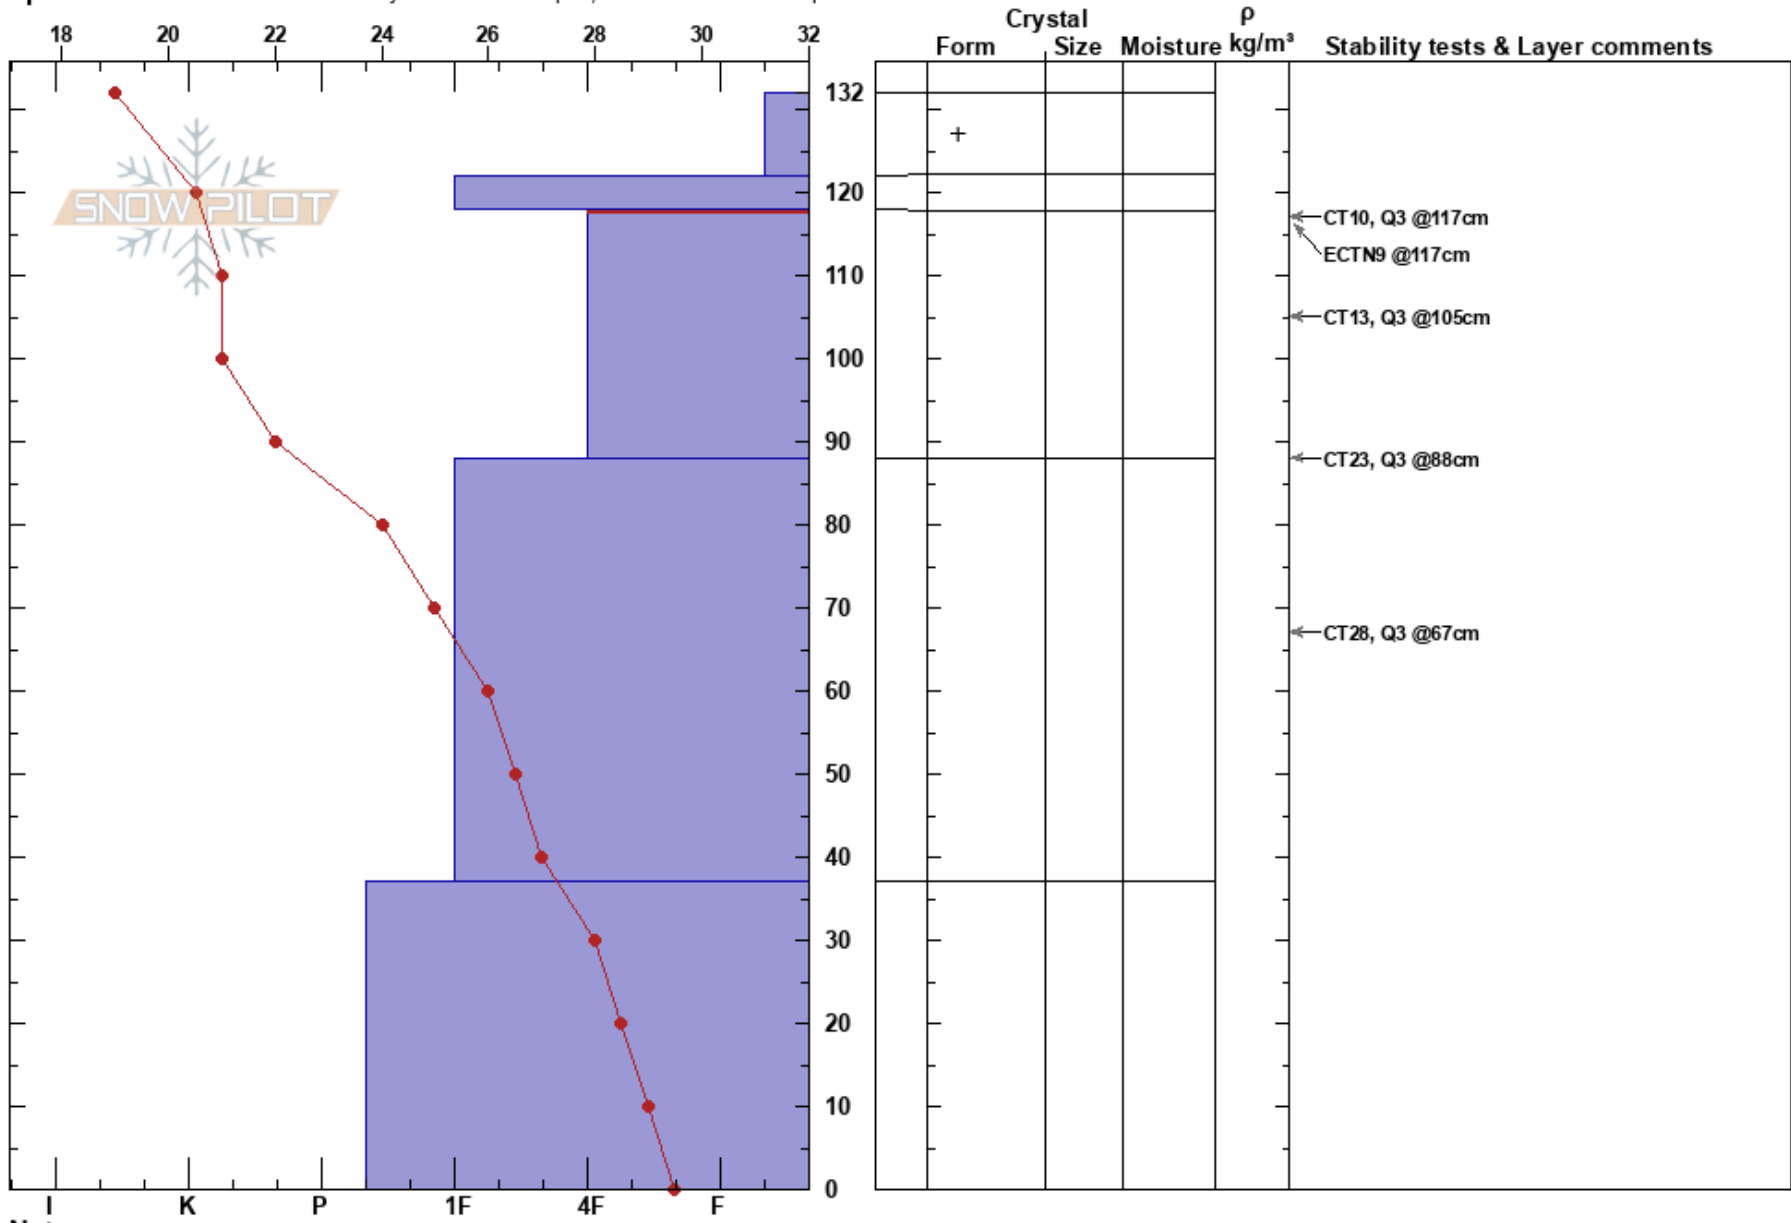

Gray Butte
 Mt. Shasta
 CA
 Elevation: 7700 ft
 Aspect: 40°

Nick Meyers
 02/23/2017 - 1:00pm
 Co-ord: 41.34619N, -122.19483W
 Slope Angle: 25°
 Wind Loading: previous

Stability: Good
 Air Temperature: 19°F
 Sky Cover: FEW
 Precipitation: NO
 Wind: W Calm

HS: 132
 PF: 30
 118-88cm: Problematic layer

Specifics: Recent avalanche activity on different slopes; We snowmobiled slope

Notes: Total height of snow - 410cm (13.5 feet)