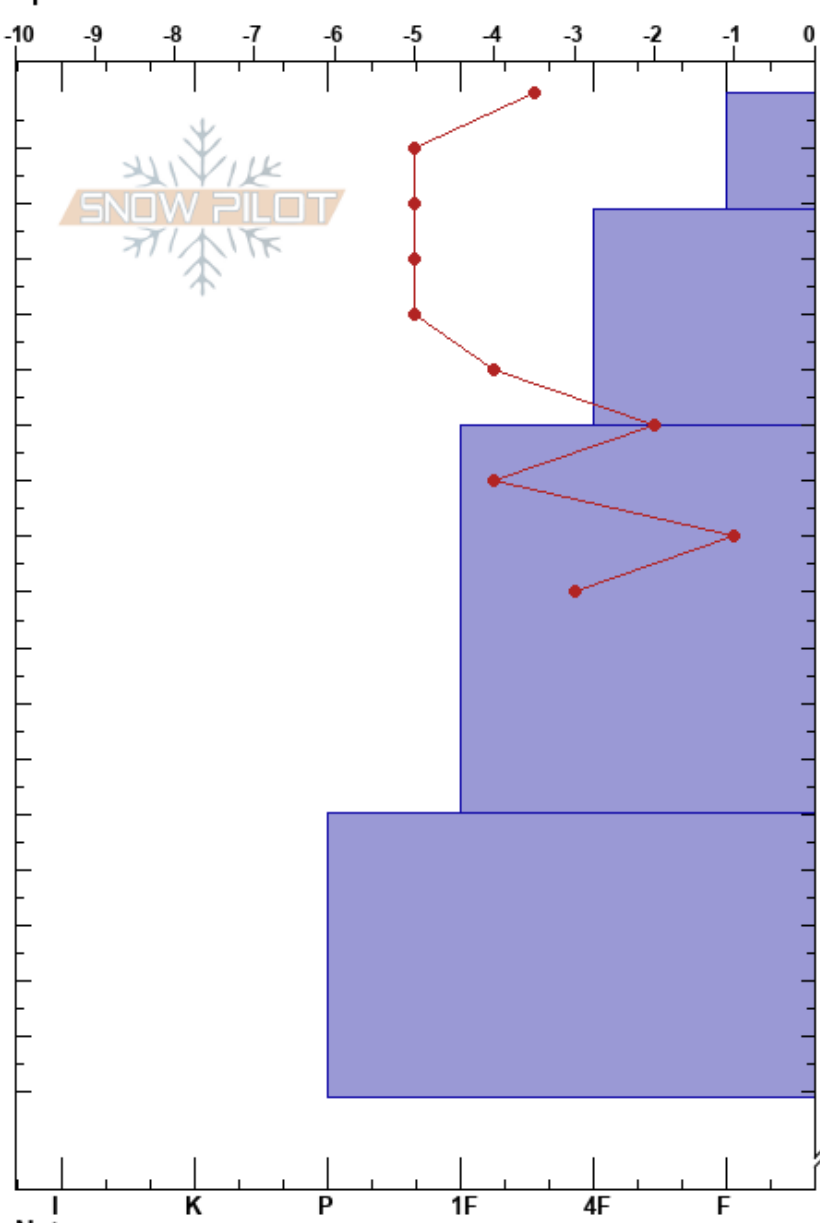

Boreal Sidecountry E
 Sierra Nevada
 CA
 Elevation: 7250 ft
 Aspect: NE
 Specifics:

Devin Triantos
 02/23/2017 - 2:00pm
 Co-ord: 39.33358N, -120.33325W
 Slope Angle: 27°
 Wind Loading: previous

Stability: Good HS:400
 Air Temperature: 0°C PS: 20
 Sky Cover: BKN
 Precipitation: S-1
 Wind: SW Light Breeze

Layer Notes:

Form	Crystal		ρ kg/m ³	Stability tests & Layer comments
	Size	Moisture		
∞	2	D-M		
/	1	D		← CT6, Q1 @21cm
.	0.5	D		
.	0.3	D		

Notes: