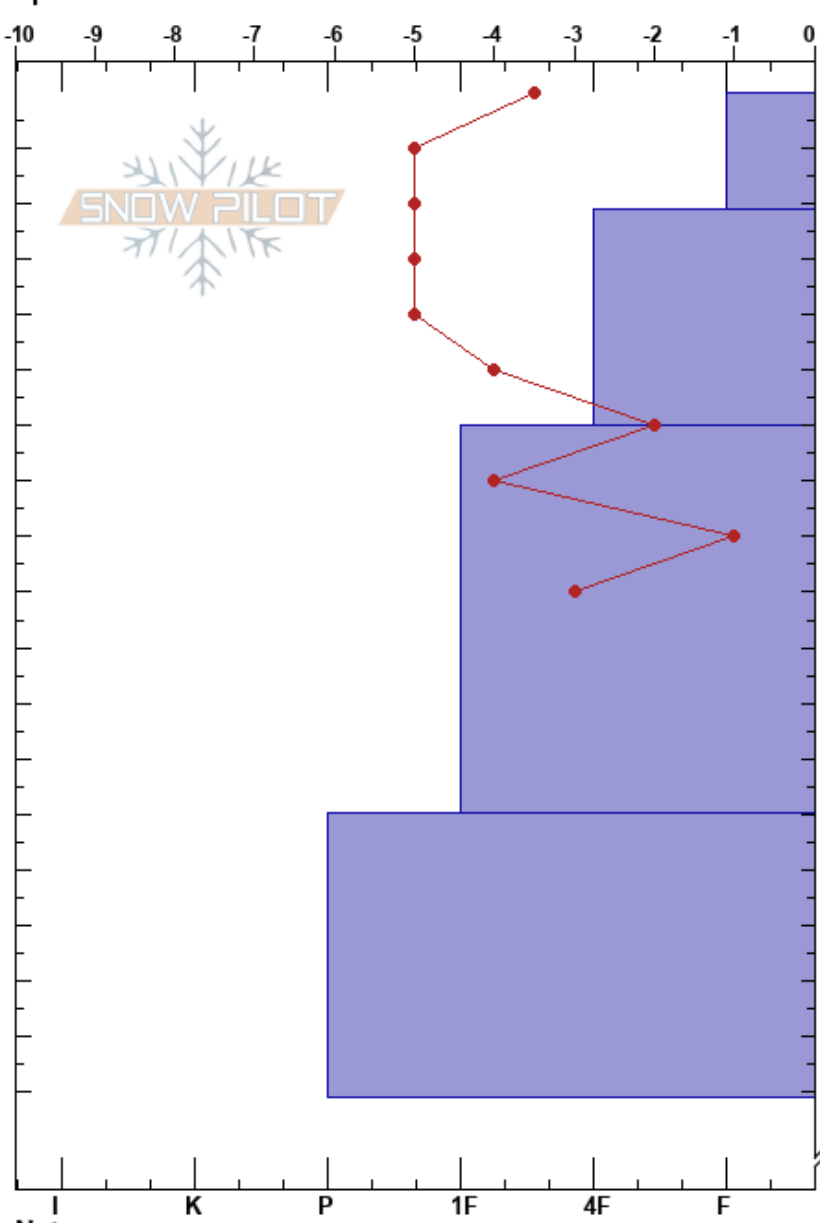

Boreal Sidcountry E  
 Sierra Nevada  
 CA  
 Elevation: 7250 ft  
 Aspect: NE  
 Specifics:

Devin Triantos  
 02/23/2017 - 2:00pm  
 Co-ord: 39.33358N, -120.33325W  
 Slope Angle: 27°  
 Wind Loading: previous

Stability: Good HS:400  
 Air Temperature: 0°C PS: 20  
 Sky Cover: BKN  
 Precipitation: S-1  
 Wind: SW Light Breeze

Layer Notes:

Form	Crystal		$\rho$ kg/m <sup>3</sup>	Stability tests & Layer comments
	Size	Moisture		
⊘	2	D-M		
/	1	D		← CT6, Q1 @21cm
.	0.5	D		
.	0.3	D		