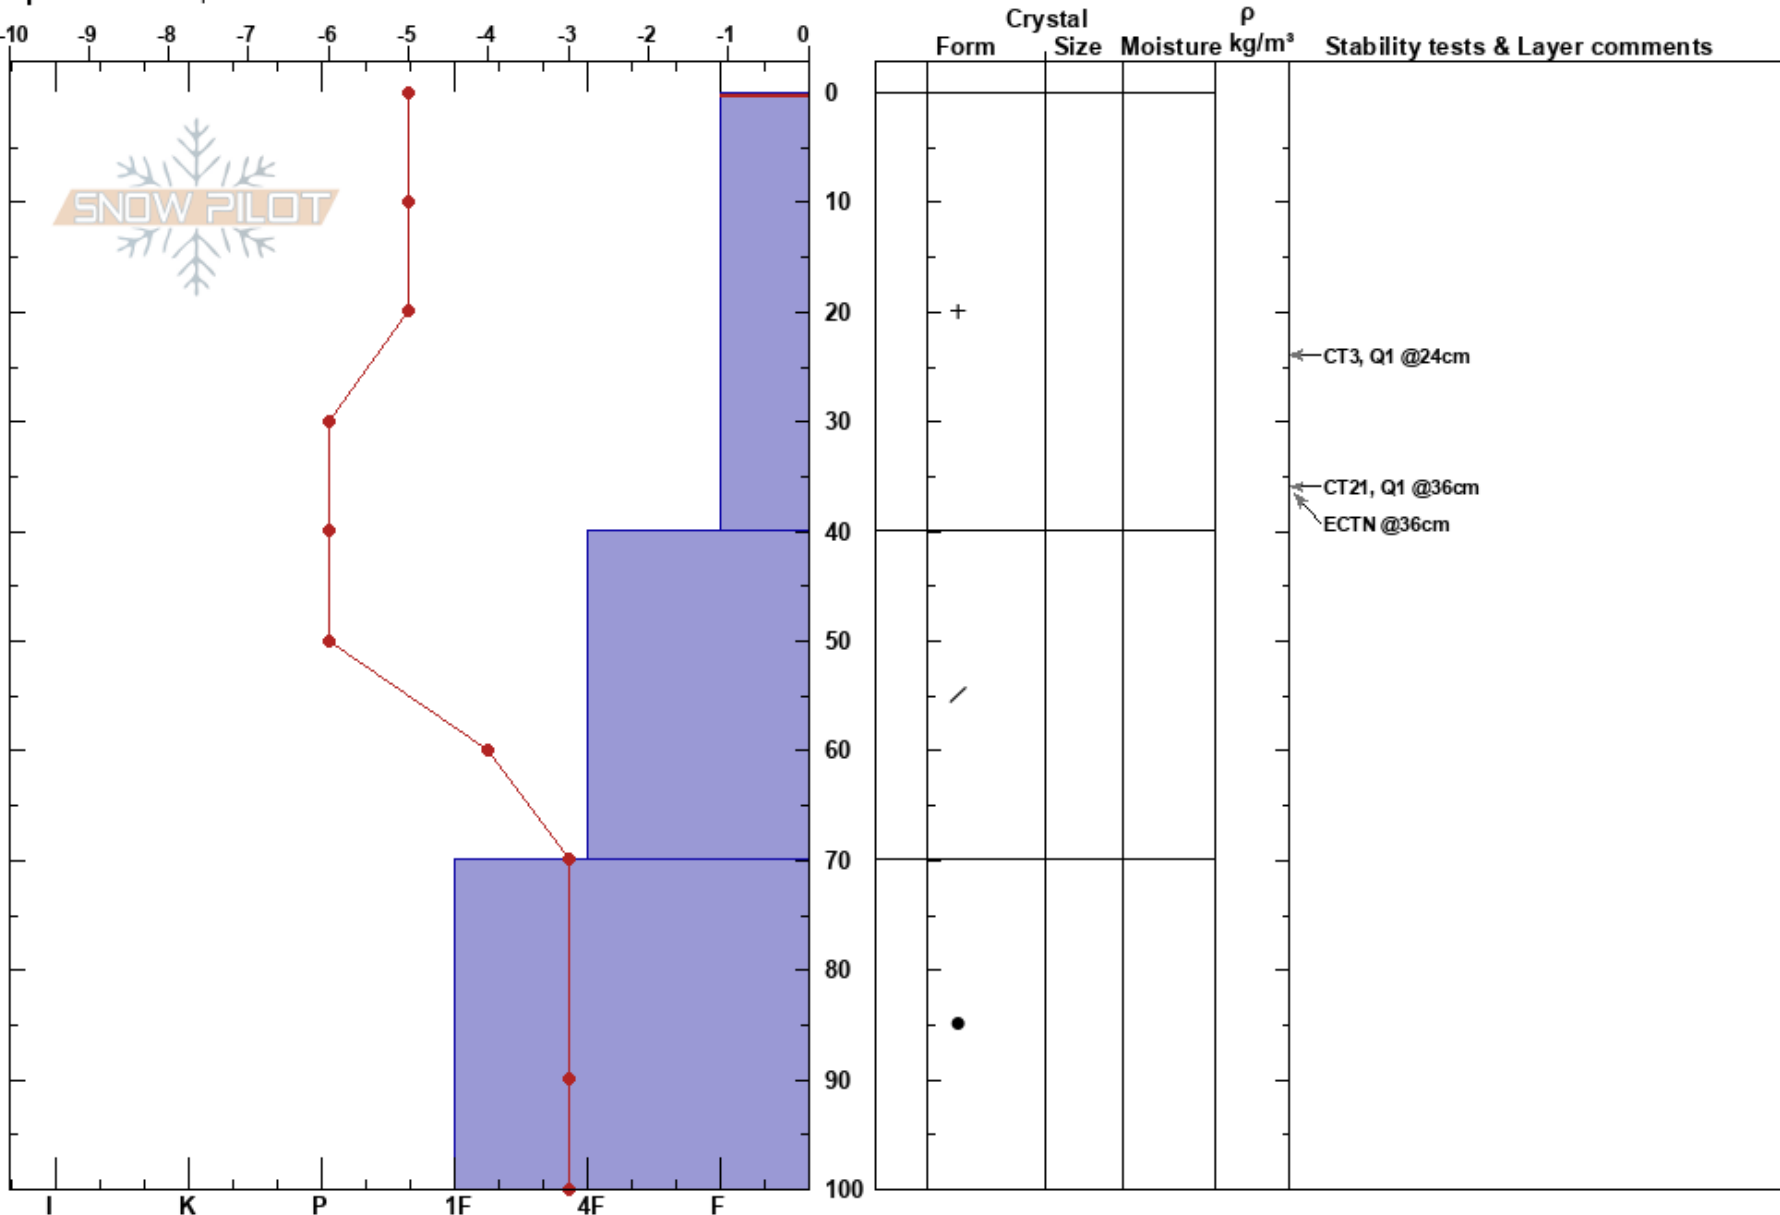

East of Boreal
 Donner Pass Area
 CA
 Elevation: 7102 ft
 Aspect: NE
 Specifics: Poor pit location

Milan Korsos
 02/23/2017 - 2:49pm
 Co-ord: 39.33458N, -120.33353W
 Slope Angle: 31°
 Wind Loading:

Stability:
 Air Temperature: -9°C
 Sky Cover: BKN
 Precipitation: S-1
 Wind: Calm

Layer Notes:
 0-40cm: Problematic layer

Notes: