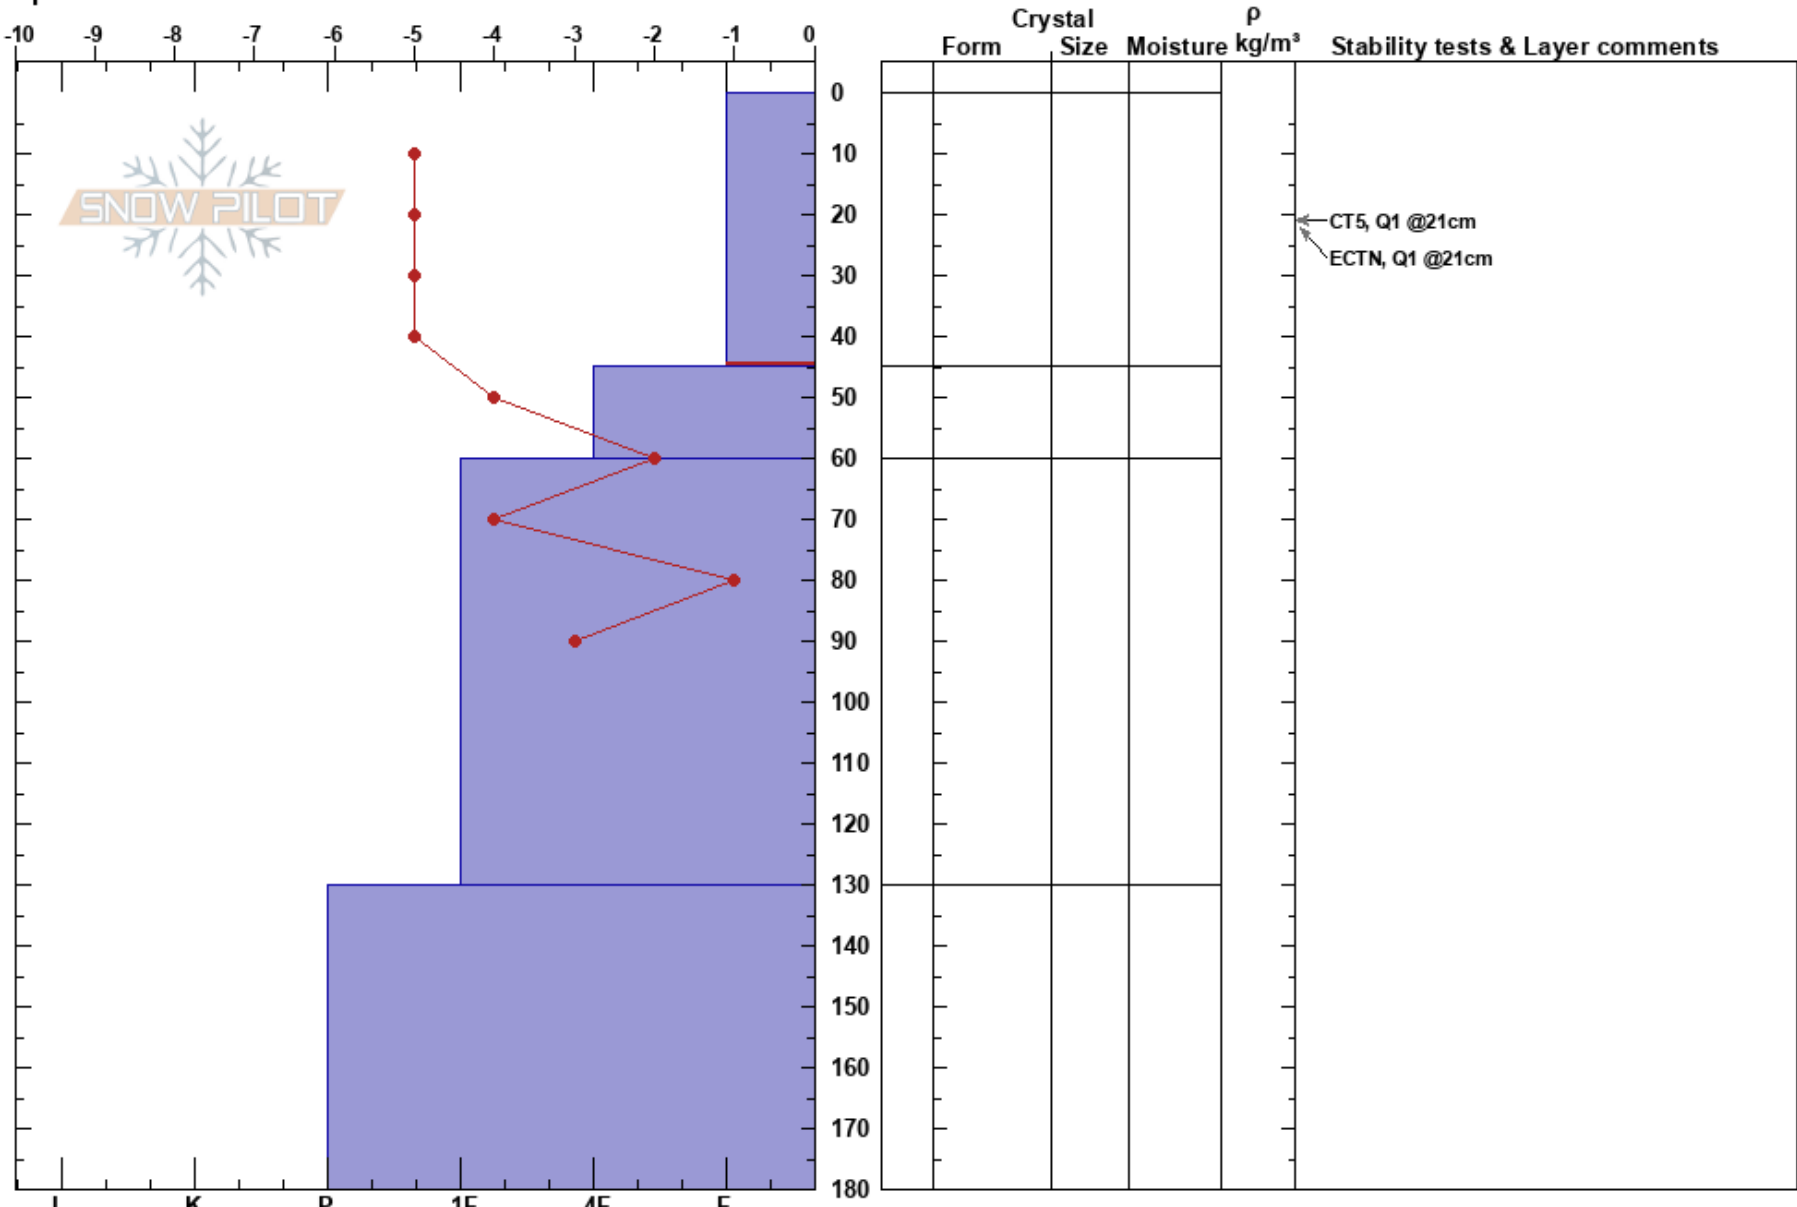

Boreal Ridge snow park  
 Castle Peak Area  
 CA  
 Elevation: 7250 ft  
 Aspect: NE  
 Specifics:

Kevin Mecham  
 02/23/2017 - 2:00pm  
 Co-ord:  
 Slope Angle: 27°  
 Wind Loading: previous

Stability: Good  
 Air Temperature: -5°C  
 Sky Cover: BKN  
 Precipitation: S-1  
 Wind: Calm

PS: 30  
 0-45cm: Problematic layer

Notes: Occasional snow flurries.