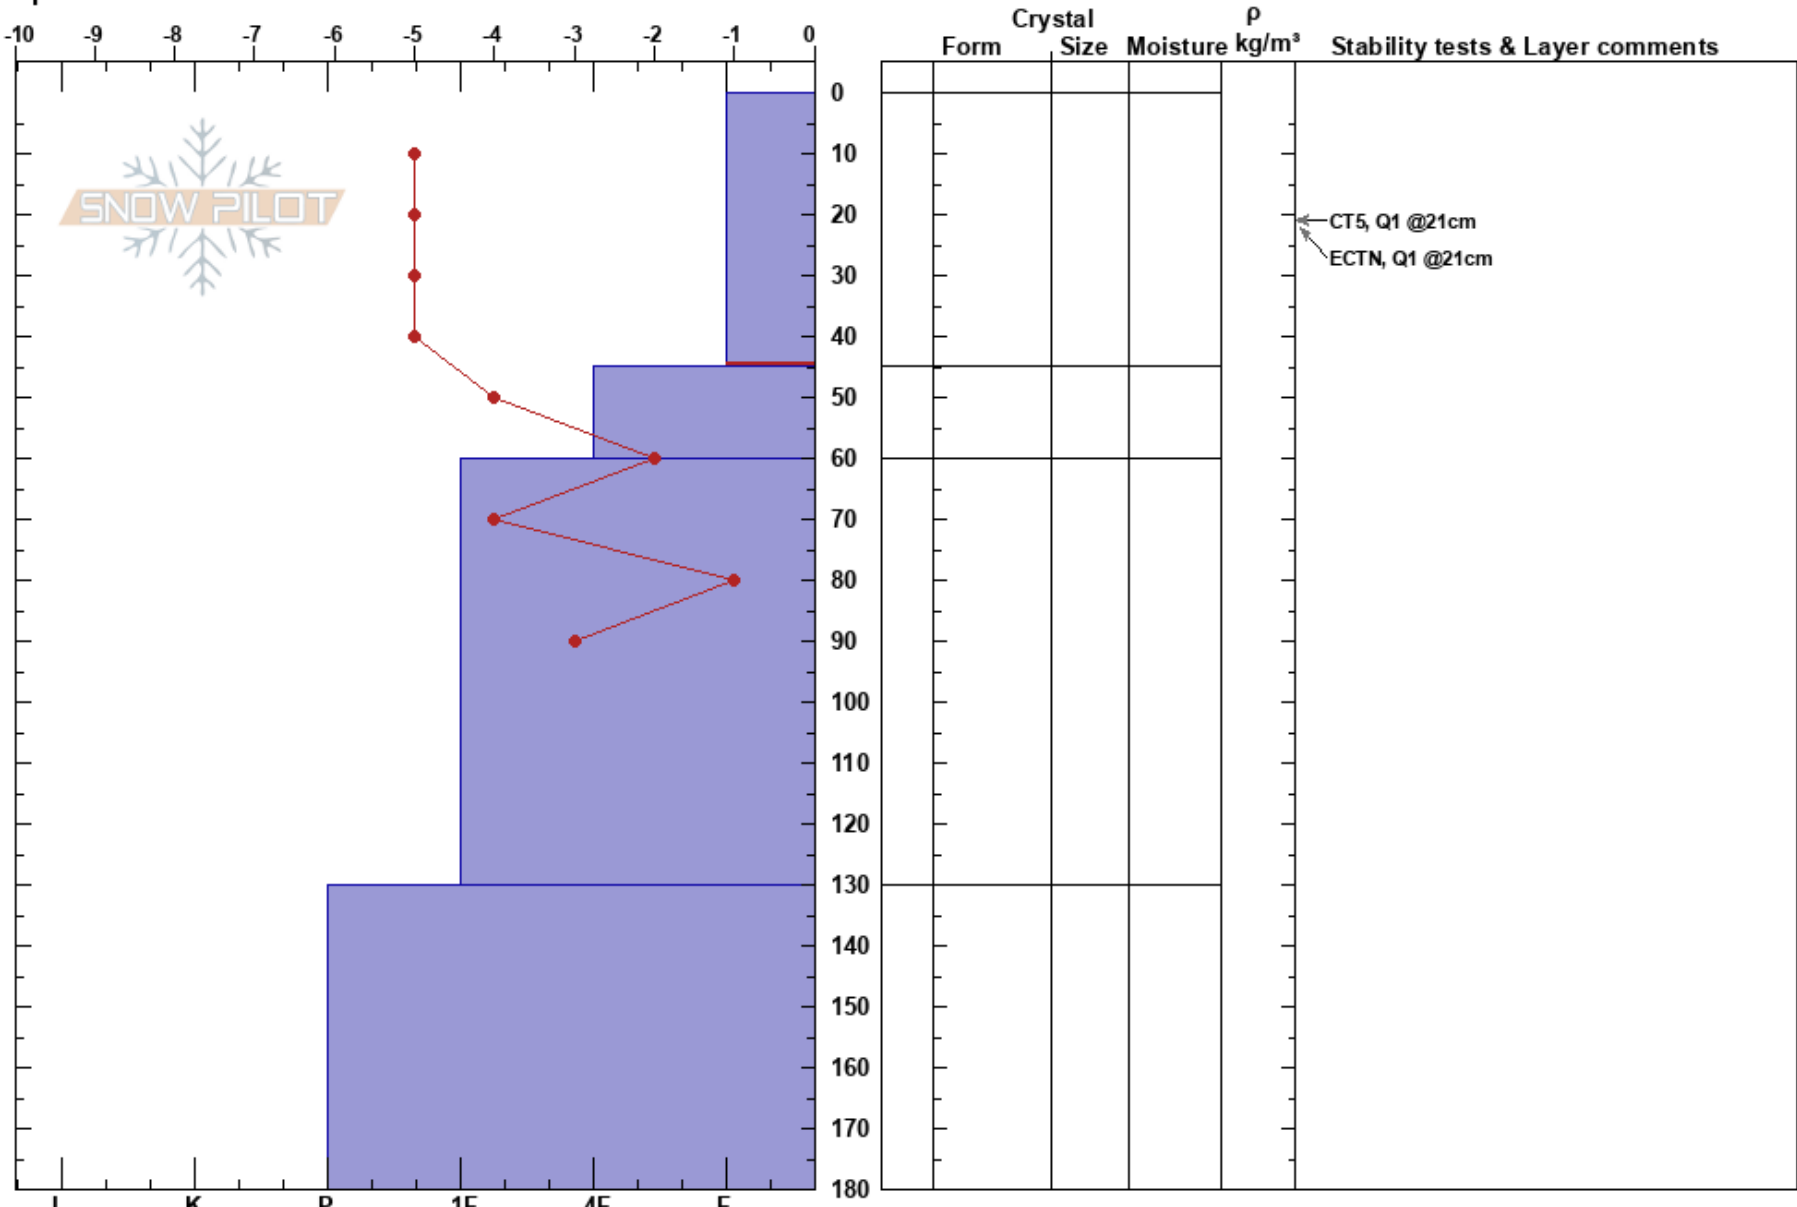

Boreal Ridge snow park
 Castle Peak Area
 CA
 Elevation: 7250 ft
 Aspect: NE
 Specifics:

Kevin Mecham
 02/23/2017 - 2:00pm
 Co-ord:
 Slope Angle: 27°
 Wind Loading: previous

Stability: Good
 Air Temperature: -5°C
 Sky Cover: BKN
 Precipitation: S-1
 Wind: Calm

PS: 30
 0-45cm: Problematic layer

Notes: Occasional snow flurries.