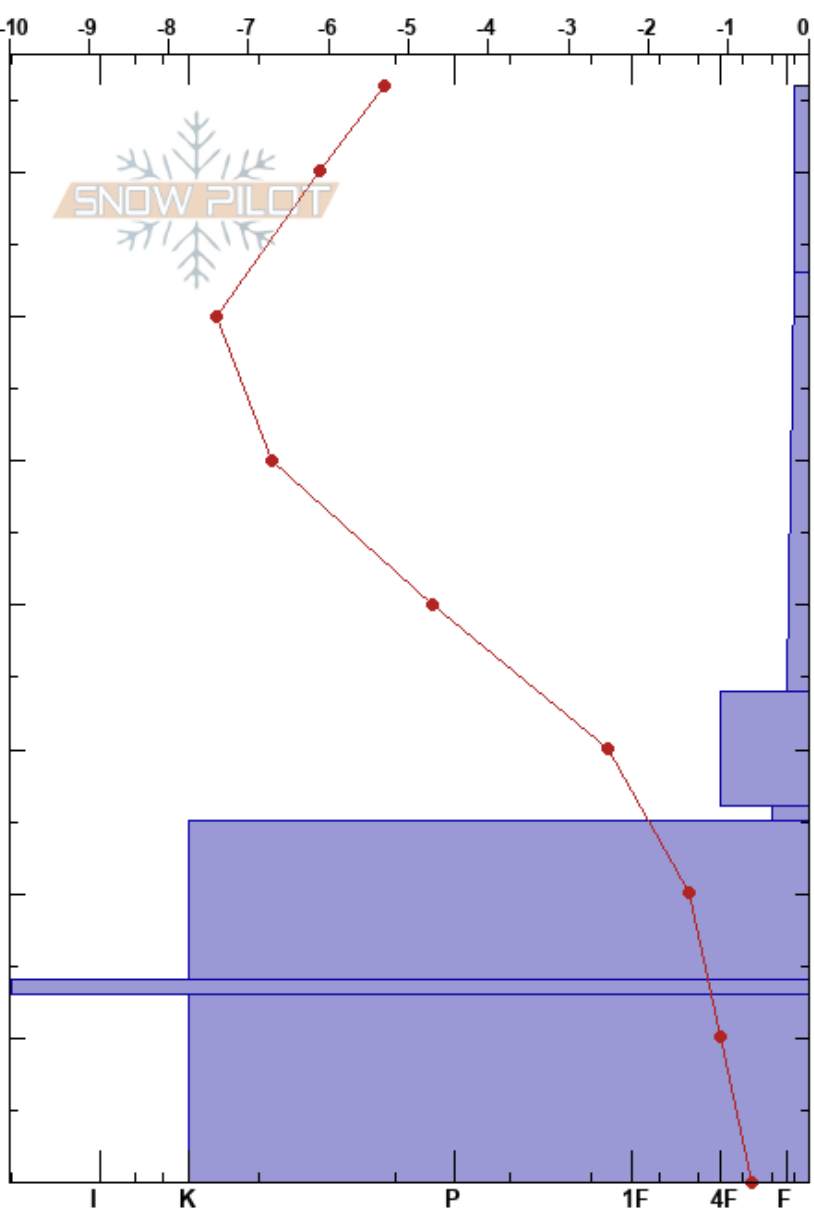

Steinskarfjellet low
 Kvaløya
 Norway
 Elevation: 233 m
 Aspect: N

Paul Velsand
 23/02/2017 - 15:00
 Co-ord: 33W 639468E 7732280N
 Slope Angle: 5°
 Wind Loading:

Stability: Good
 Air Temperature: -5.3°C
 Sky Cover: OVC
 Precipitation: S5
 Wind: Calm

HS: 76
 PF: 48
 26-25cm: Problematic layer

Specifics: We skied slope; Poor pit location

Height (cm)	Crystal		Moisture	ρ kg/m ³	Stability tests & Layer comments
	Form	Size			
76					
70	*	3	D	30	
60					
50	/	1	D	110	
40					
30	/	0.5-1	D	220	
	□	0.5	D		← ECTN20 @25cm
20	♡	3	D-M	350	
	■				
10	♡	3	D-M	380	
0					

Notes: Hs iButton: 65 cm.