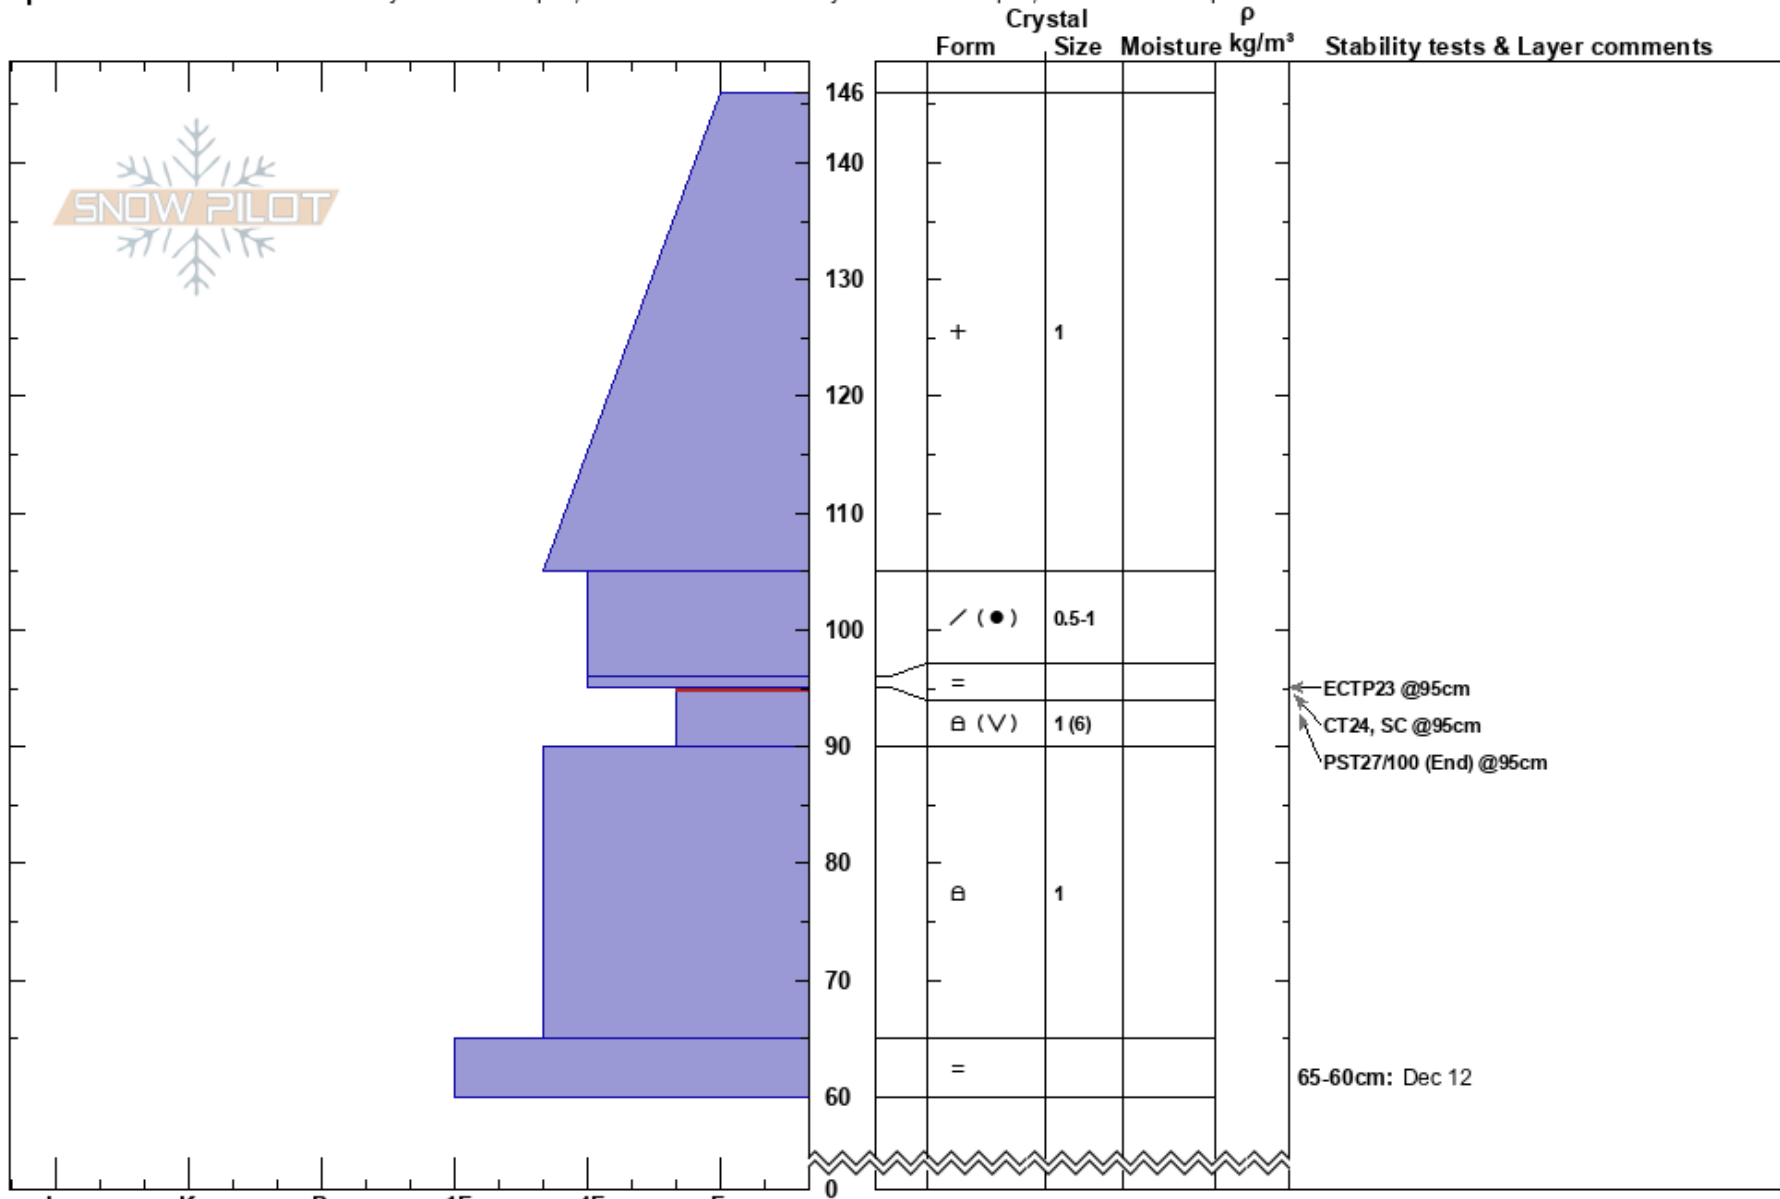

Lincoln Ridge
 Central Sierra
 CA
Elevation: 6999 ft
Aspect: 25°

Brandon Schwartz
 01/18/2020 - 12:00pm
Co-ord: 39.59342N, -120.49267W
Slope Angle: 20°
Wind Loading: no

Stability: Fair Stable
Air Temperature:
Sky Cover: SCT
Precipitation: NO
Wind: SW Light Breeze

HS: 146
PF: 30
Layer Notes:
 96-95cm: Jan 4
 95-90cm: Problematic layer
 65-60cm: Dec 12

Specifics: Recent avalanche activity on similar slopes; Recent avalanche activity on different slopes; Ski tracks on slope

Notes: Test pit dug in below treeline terrain to look at Jan 4 PWL.