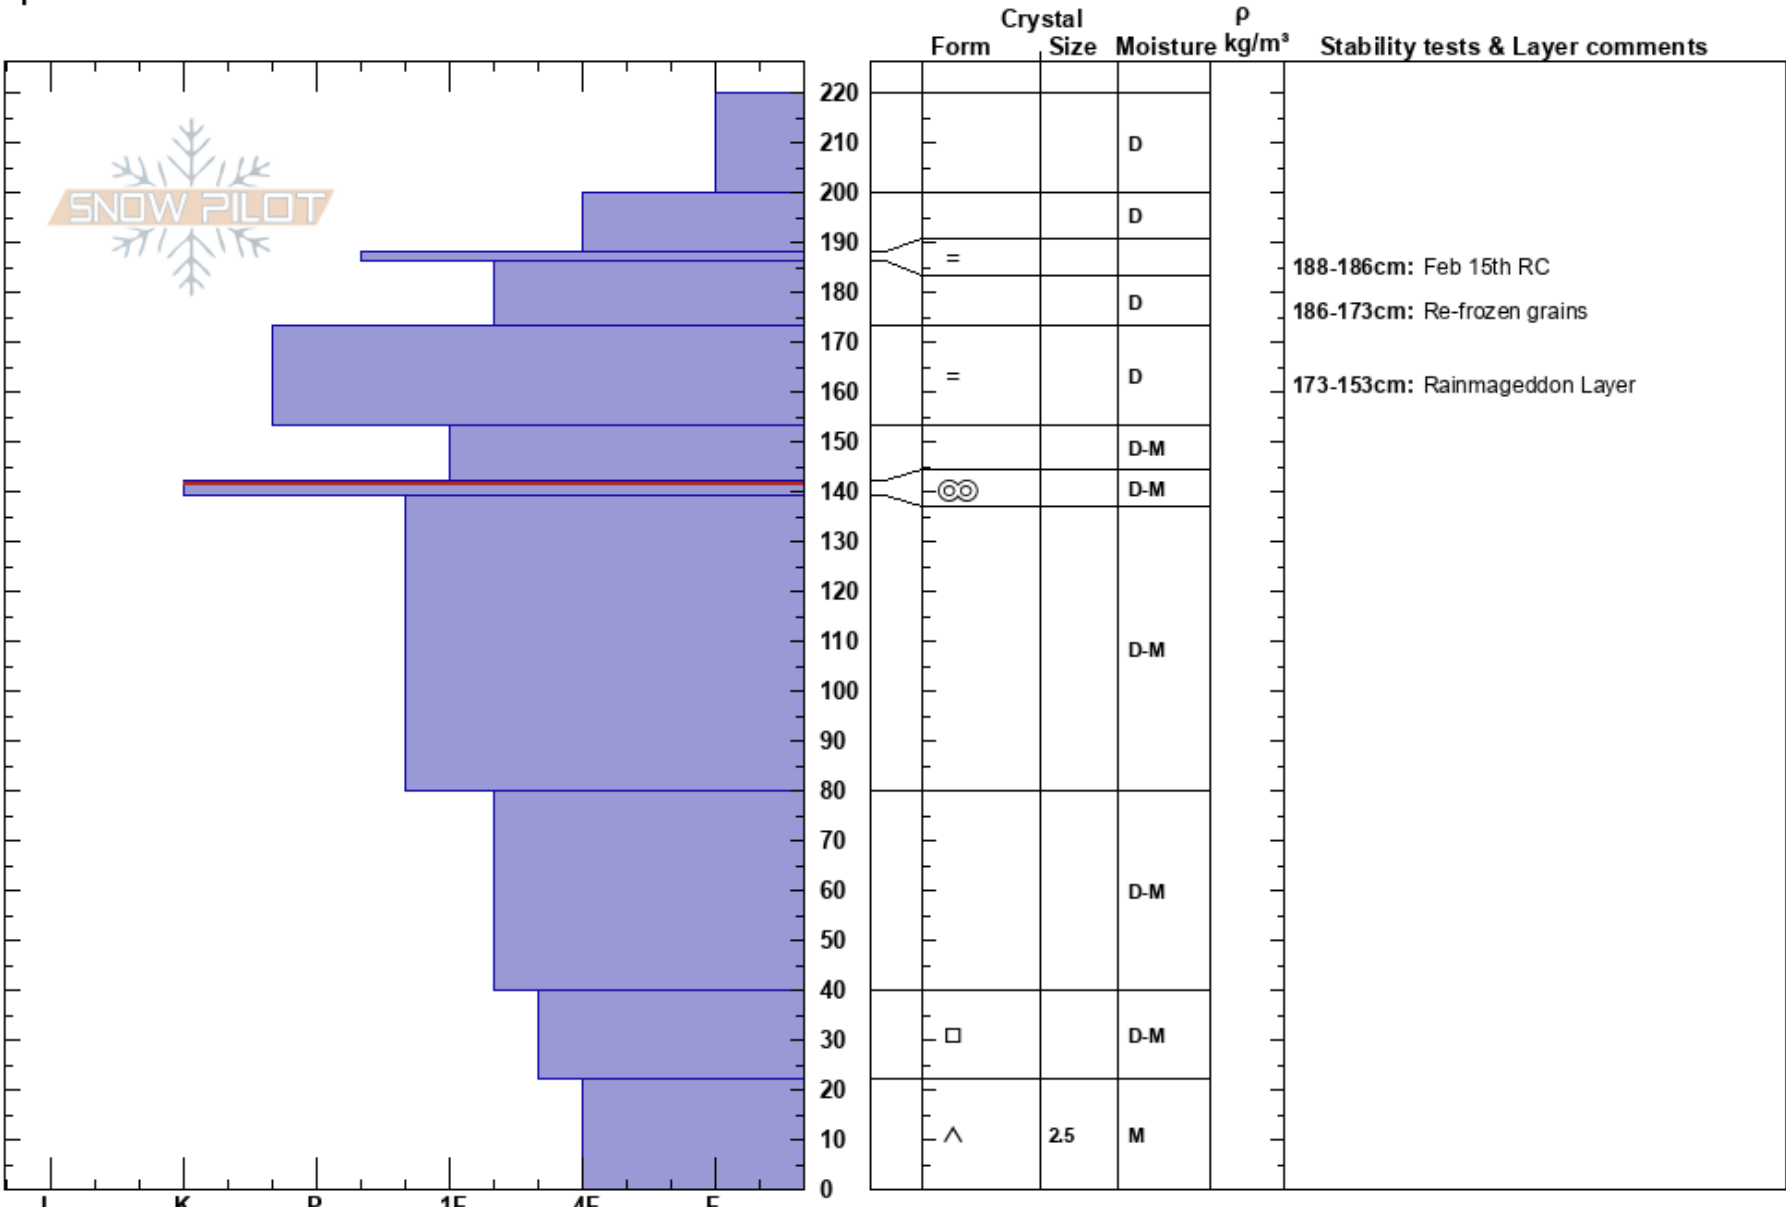

Path 1163 SZ
 Lewis Range
 MT
 Elevation: 7000 ft
 Aspect: 90°
 Specifics:

BNSF Avalanche Safety
 02/22/2017 - 2:42pm
 Co-ord:
 Slope Angle: 38°
 Wind Loading:

Stability:
 Air Temperature: -4°C
 Sky Cover: BKN
 Precipitation: S-1
 Wind: Calm

HS:220
 PF: 40
 188-186cm: Feb 15th RC
 186-173cm: Re-frozen grains
 173-153cm: Rainmageddon Layer
 142-139cm: Problematic layer

Notes: No recent avalanche activity observed (Since 2/15/17).