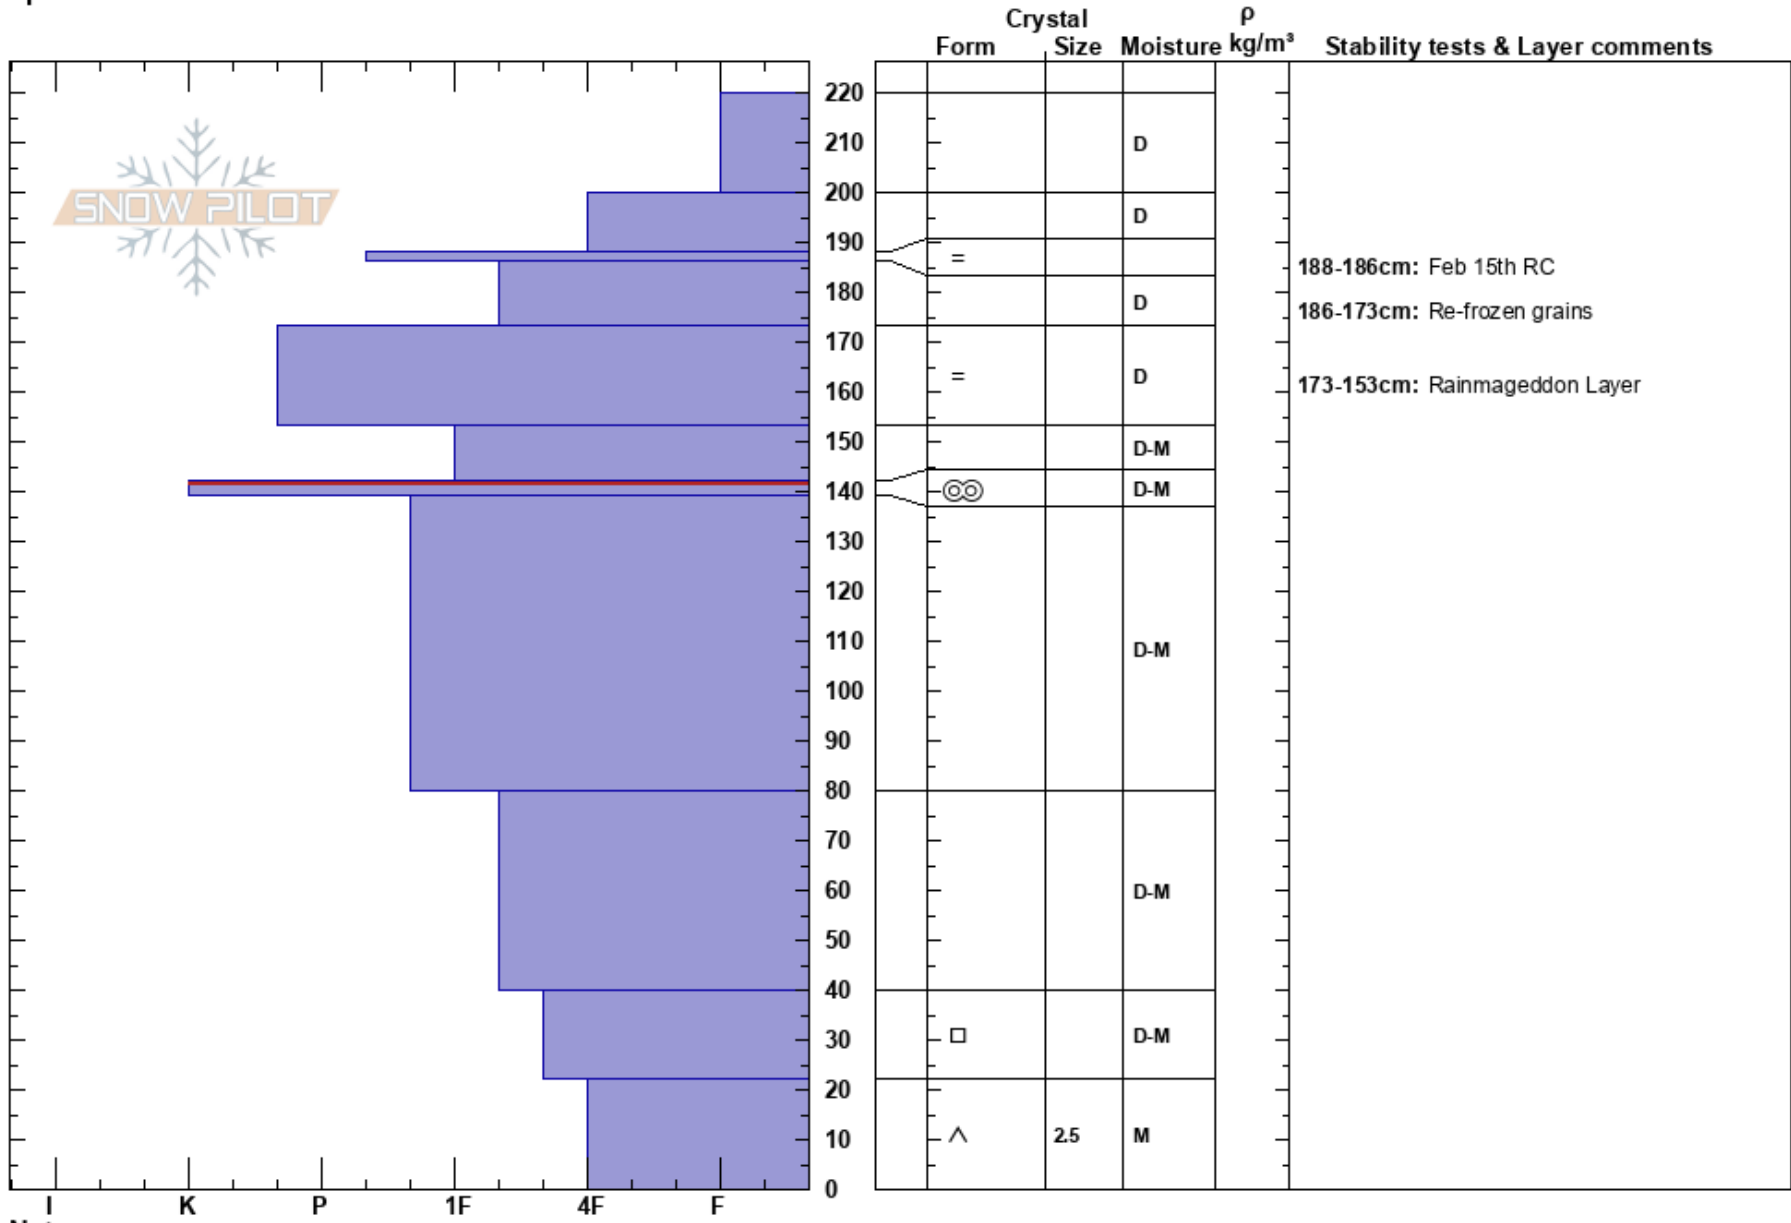

Path 1163 SZ  
 Lewis Range  
 MT  
 Elevation: 7000 ft  
 Aspect: 90°  
 Specifics:

BNSF Avalanche Safety  
 02/22/2017 - 2:42pm  
 Co-ord:  
 Slope Angle: 38°  
 Wind Loading:

Stability:  
 Air Temperature: -4°C  
 Sky Cover: BKN  
 Precipitation: S-1  
 Wind: Calm

HS:220  
 PF: 40  
 188-186cm: Feb 15th RC  
 186-173cm: Re-frozen grains  
 173-153cm: Rainmageddon Layer  
 142-139cm: Problematic layer

Notes: No recent avalanche activity observed (Since 2/15/17).