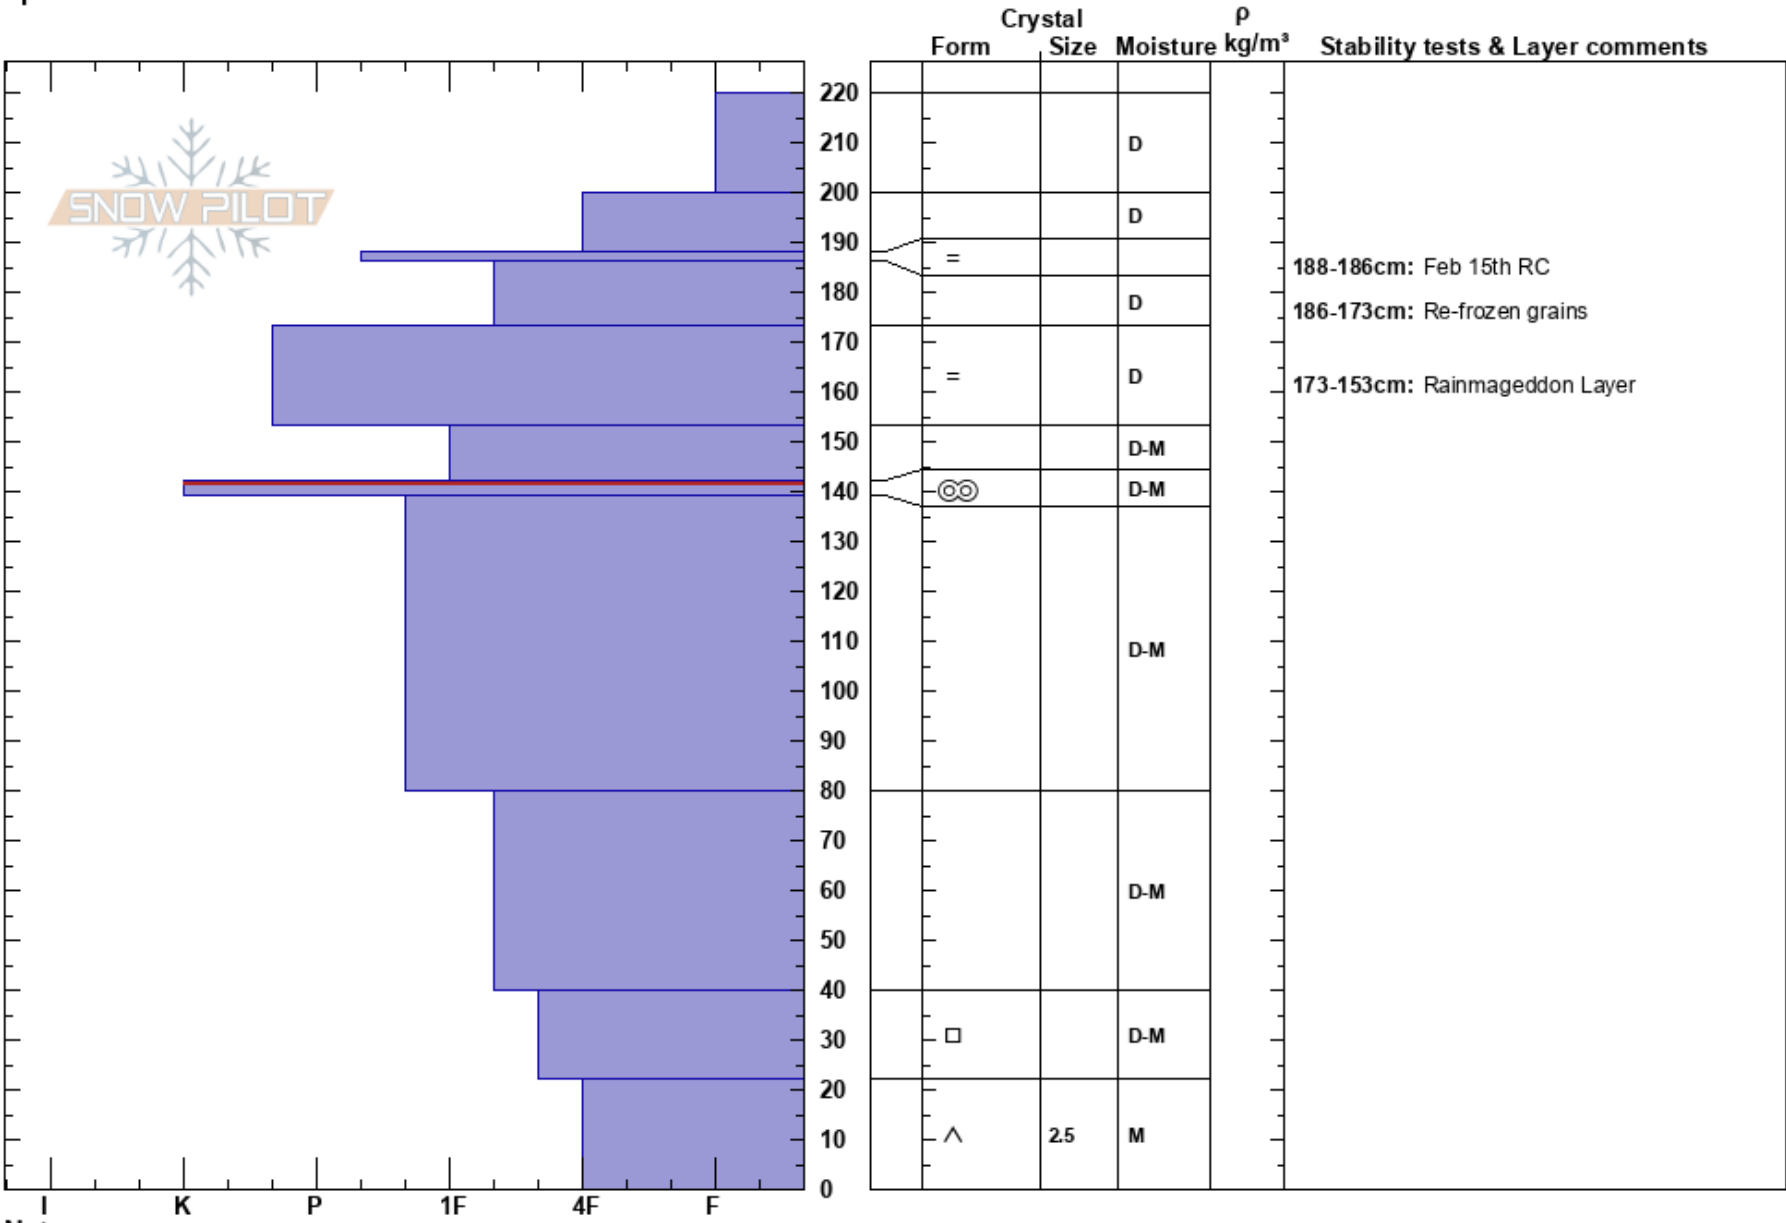

Path 1163 SZ  
 Lewis Range  
 MT  
 Elevation: 7000 ft  
 Aspect: 90°  
 Specifics:

BNSF Avalanche Safety  
 02/22/2017 - 2:42pm  
 Co-ord:  
 Slope Angle: 38°  
 Wind Loading:

Stability:  
 Air Temperature: -4°C  
 Sky Cover: BKN  
 Precipitation: S-1  
 Wind: Calm

HS:220  
 PF: 40  
 188-186cm: Feb 15th RC  
 186-173cm: Re-frozen grains  
 173-153cm: Rainmageddon Layer  
 142-139cm: Problematic layer

Notes: No recent avalanche activity observed (Since 2/15/17).