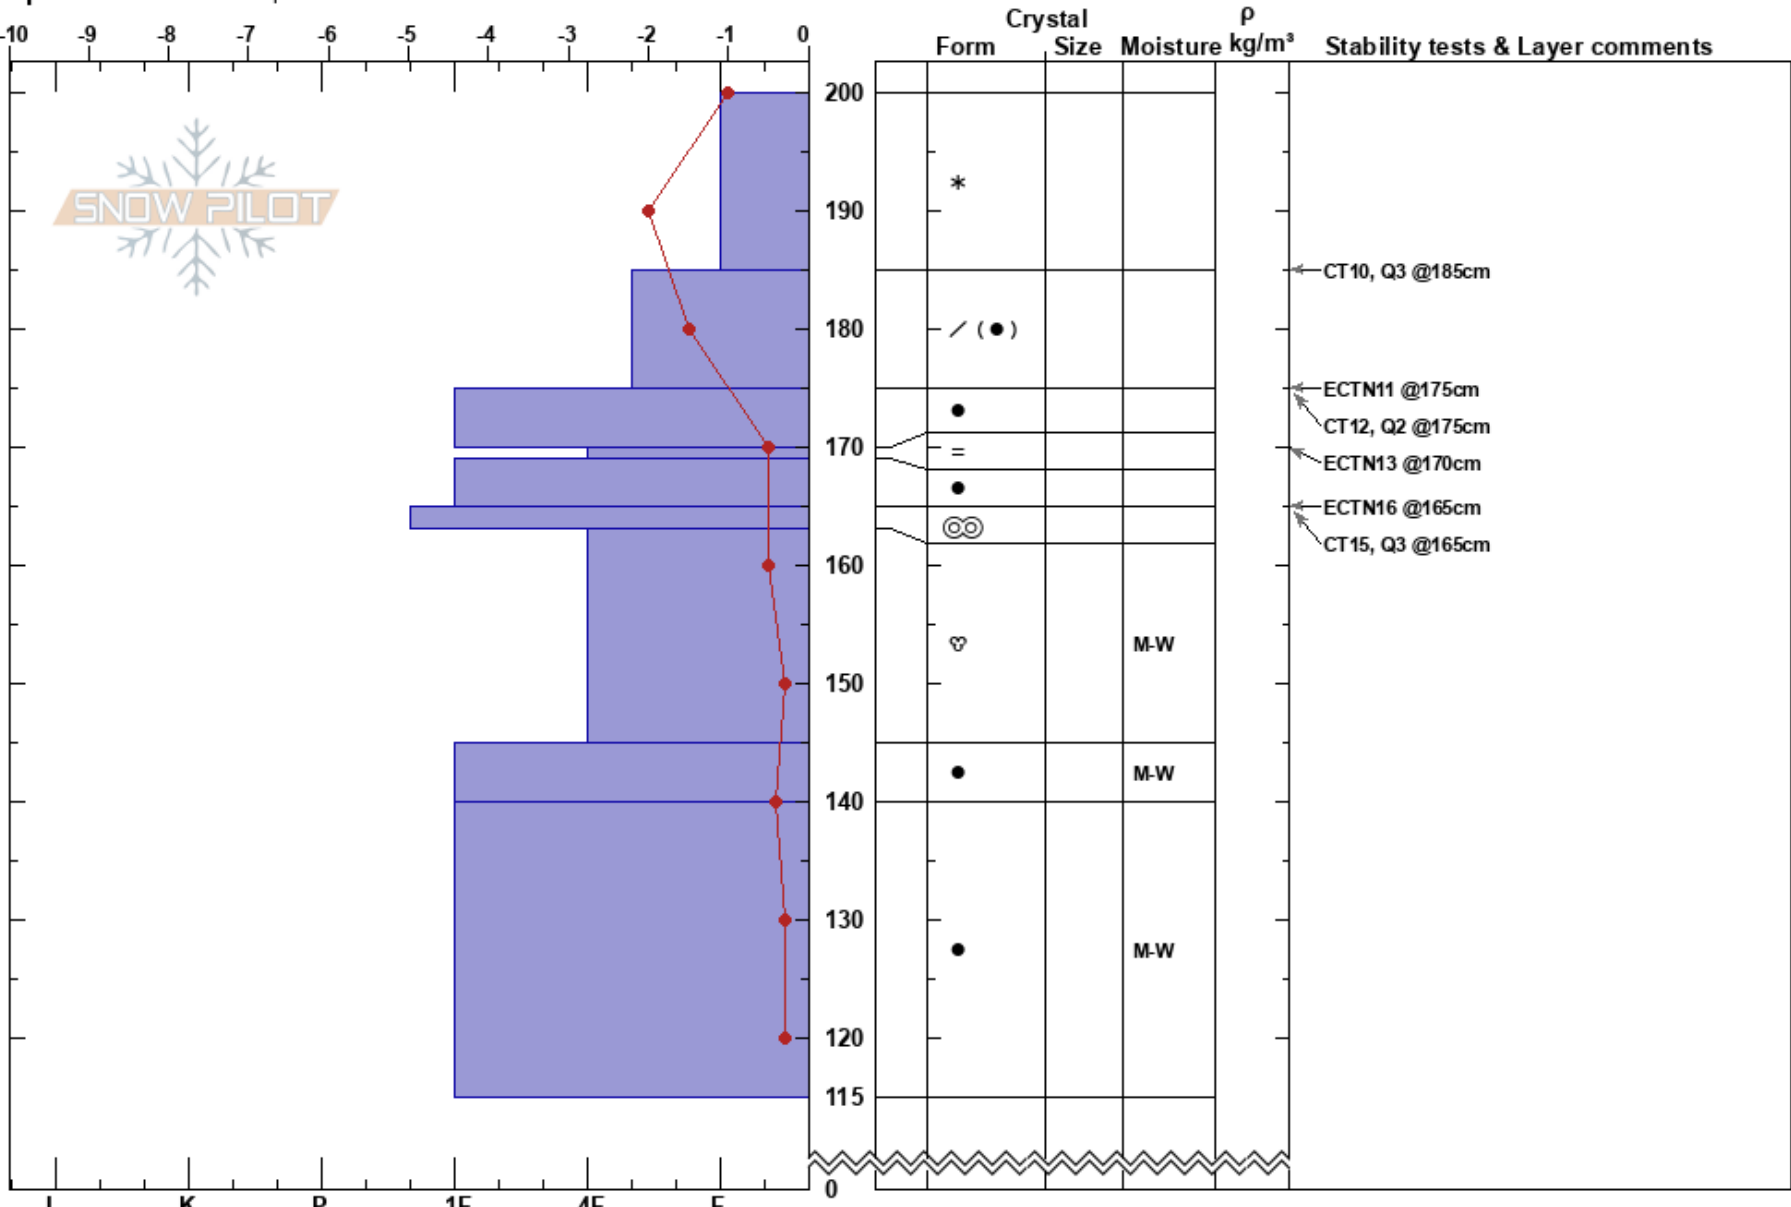

Lolo Pass
 Bitterroot
 MT
 Elevation: 5700 ft
 Aspect: 90°
 Specifics: We skied slope

Timothy Laroche
 02/22/2017 - 10:00am
 Co-ord: 46.64088N, -114.57334W
 Slope Angle: 30°
 Wind Loading: previous

Stability: Good
 Air Temperature: -1°C
 Sky Cover: BKN
 Precipitation: S-1
 Wind: Calm

HS:200
 Layer Notes:
 170-169cm: Problematic layer

Notes: