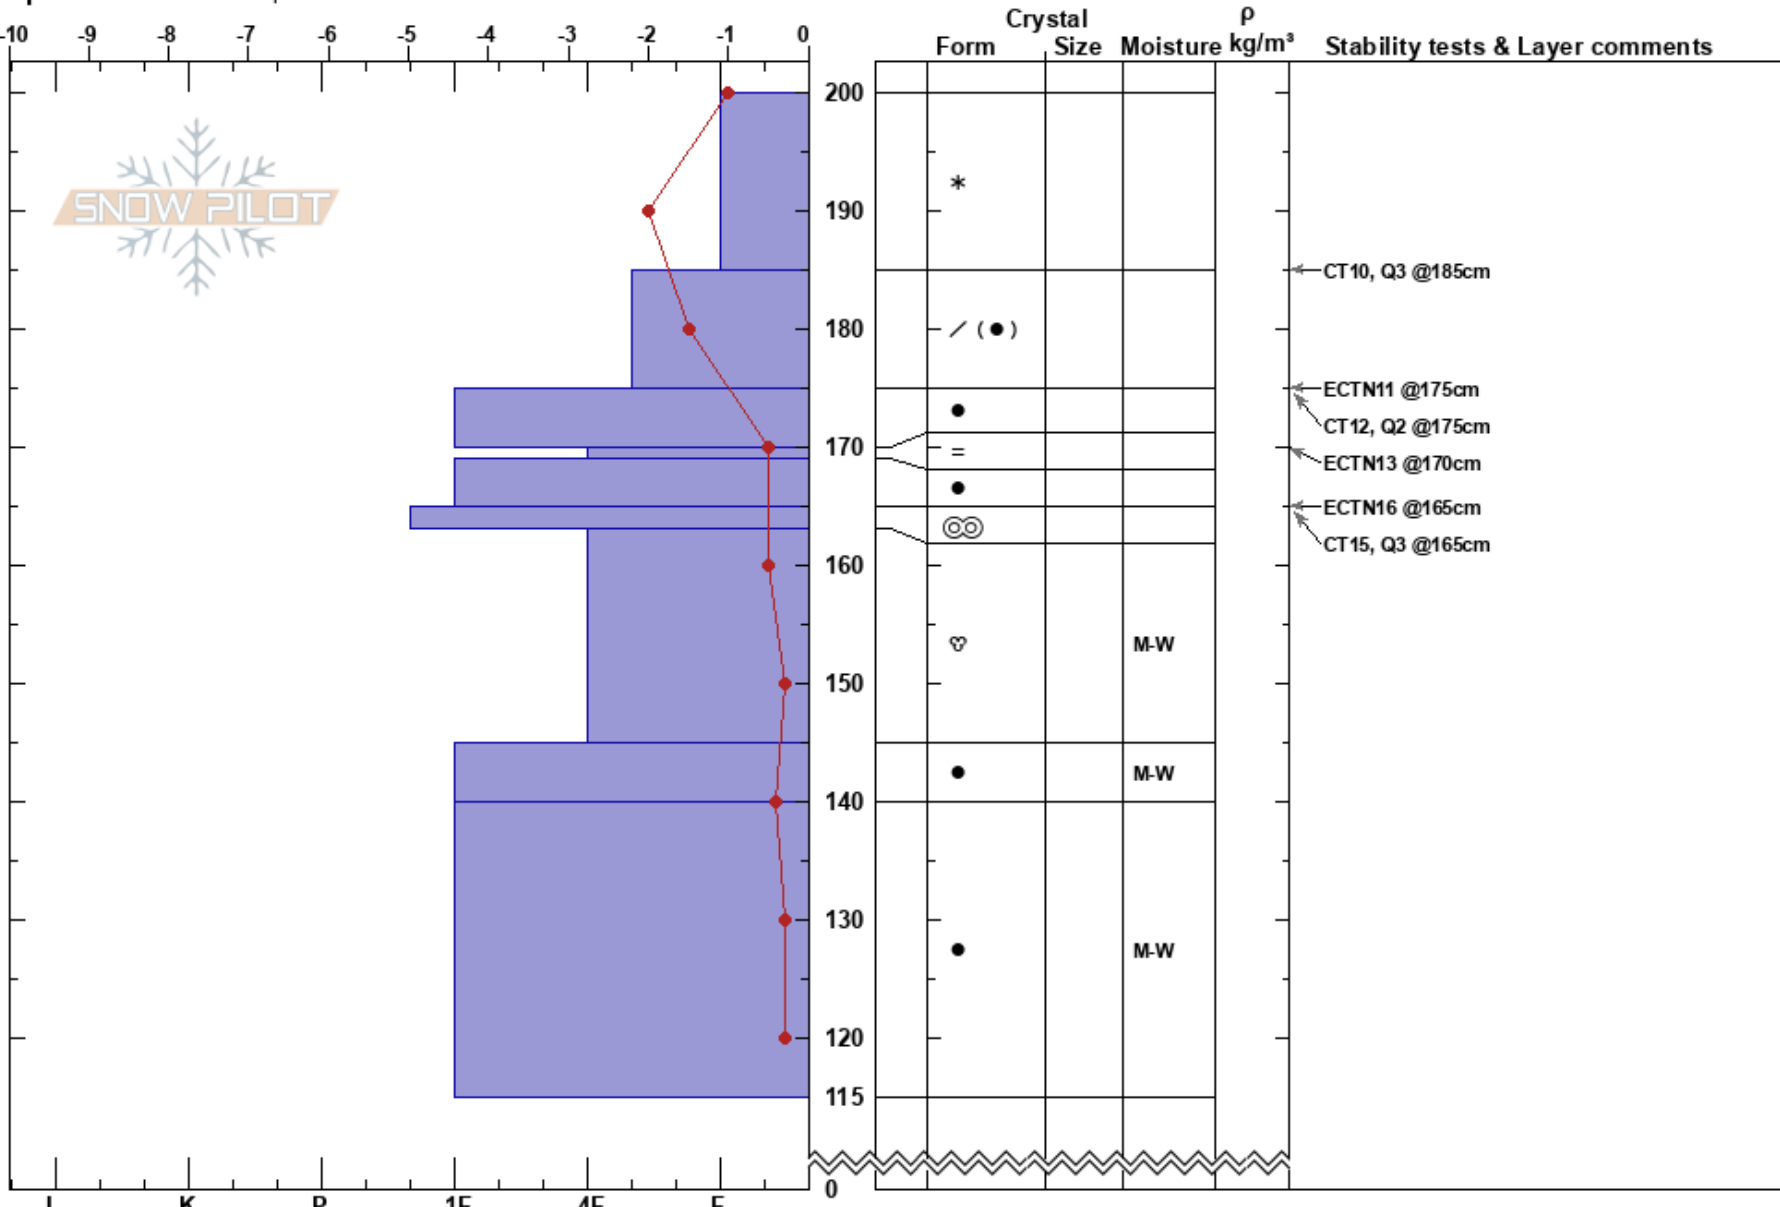

Lolo Pass
 Bitterroot
 MT
 Elevation: 5700 ft
 Aspect: 90°
 Specifics: We skied slope

Timothy Laroche
 02/22/2017 - 10:00am
 Co-ord: 46.64088N, -114.57334W
 Slope Angle: 30°
 Wind Loading: previous

Stability: Good
 Air Temperature: -1°C
 Sky Cover: BKN
 Precipitation: S-1
 Wind: Calm

HS:200
 Layer Notes: 170-169cm: Problematic layer

Notes: