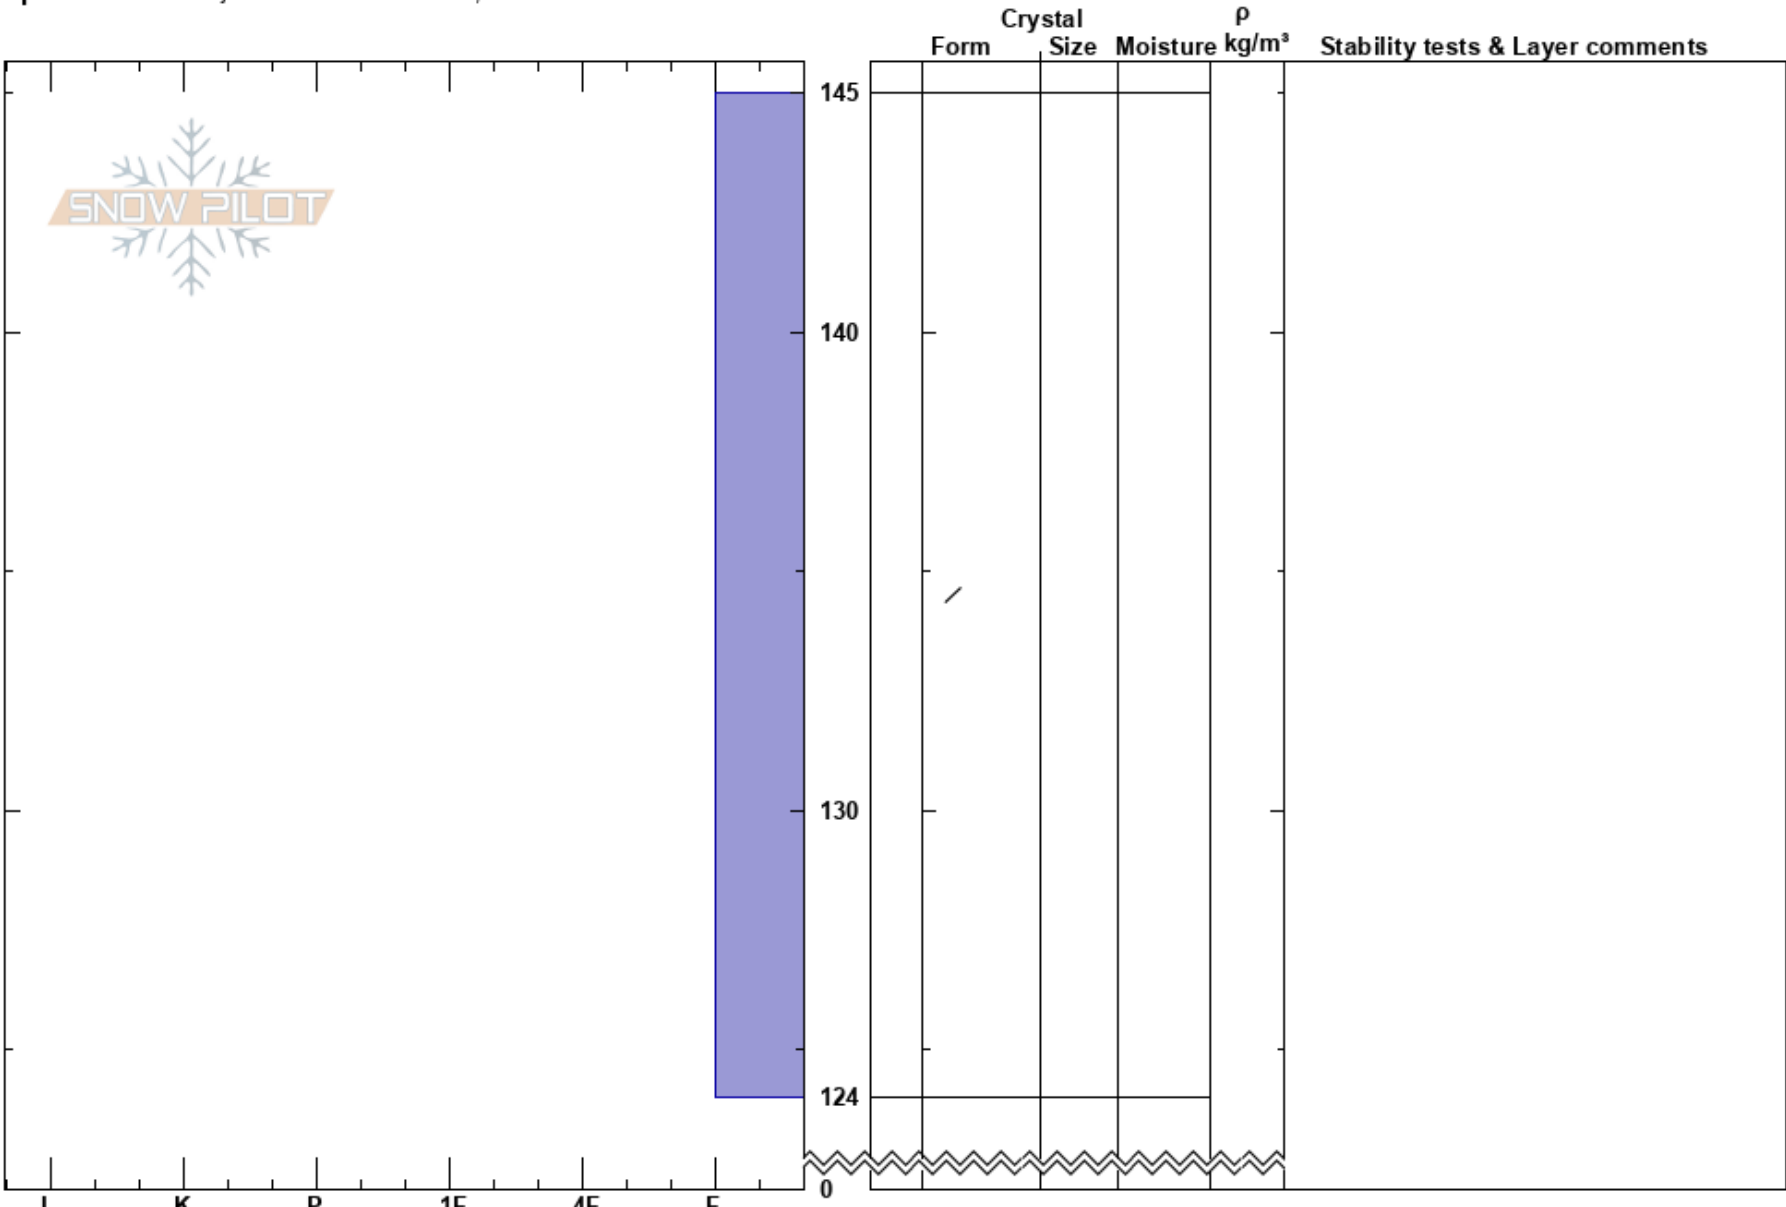

Humpy Peak
Uinta Range
UT
Elevation: 10796 ft
Aspect: NE
Specifics: Pit is adjacent to avalanche: flank;

Ted Scroggin
01/16/2020 - 11:50am
Co-ord: 40.87085N, -110.99831W
Slope Angle: 38°
Wind Loading: yes

Stability: **HS: 145** Layer Notes:
Air Temperature:
Sky Cover: FEW
Precipitation: NO
Wind: SW Moderate

Notes: