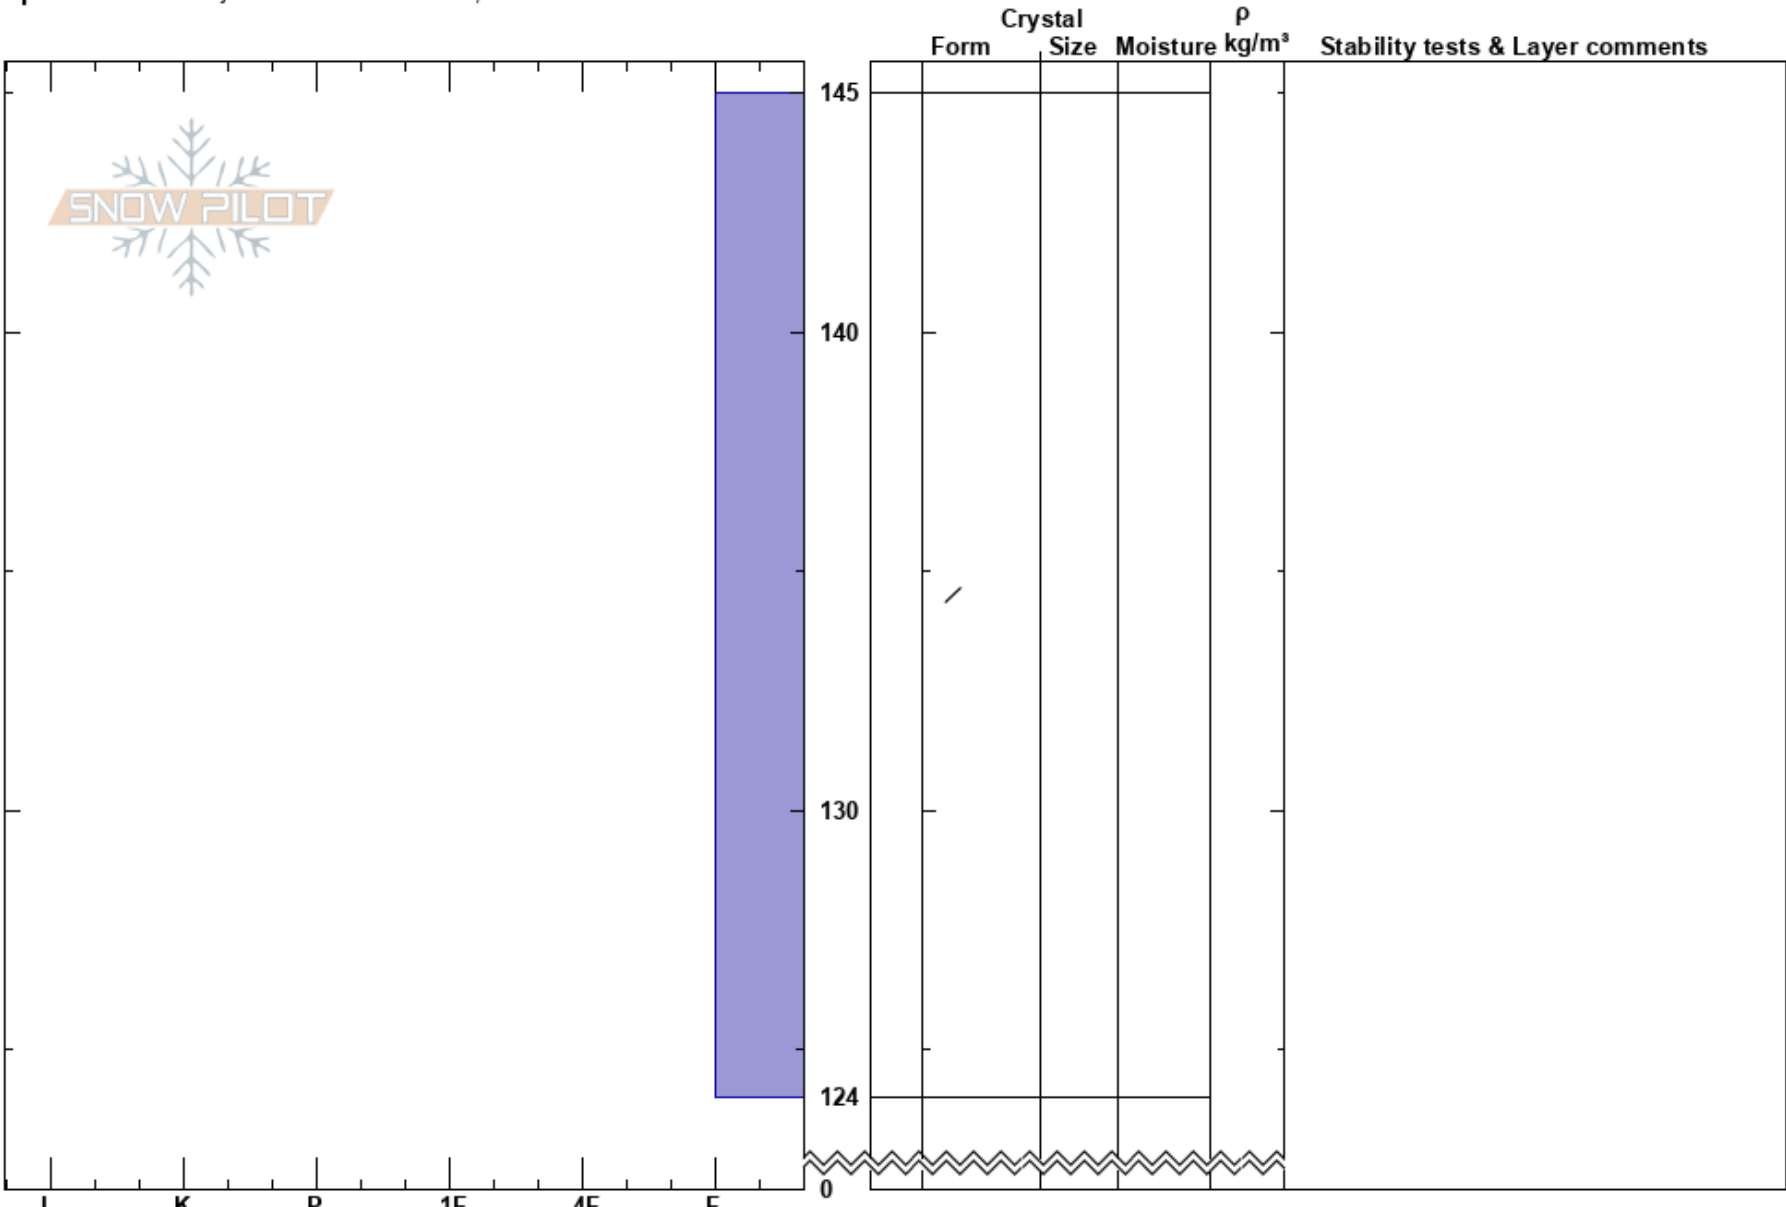

Humpy Peak Ted Scroggin  
 Uinta Range 01/16/2020 - 11:50am  
 UT  
**Elevation:** 10796 ft  
**Aspect:** NE  
**Specifics:** Pit is adjacent to avalanche: flank;

**Stability:**  
**Air Temperature:**  
**Sky Cover:** FEW  
**Precipitation:** NO  
**Wind:** SW Moderate

**HS:** 145

**Layer Notes:**

**Notes:**