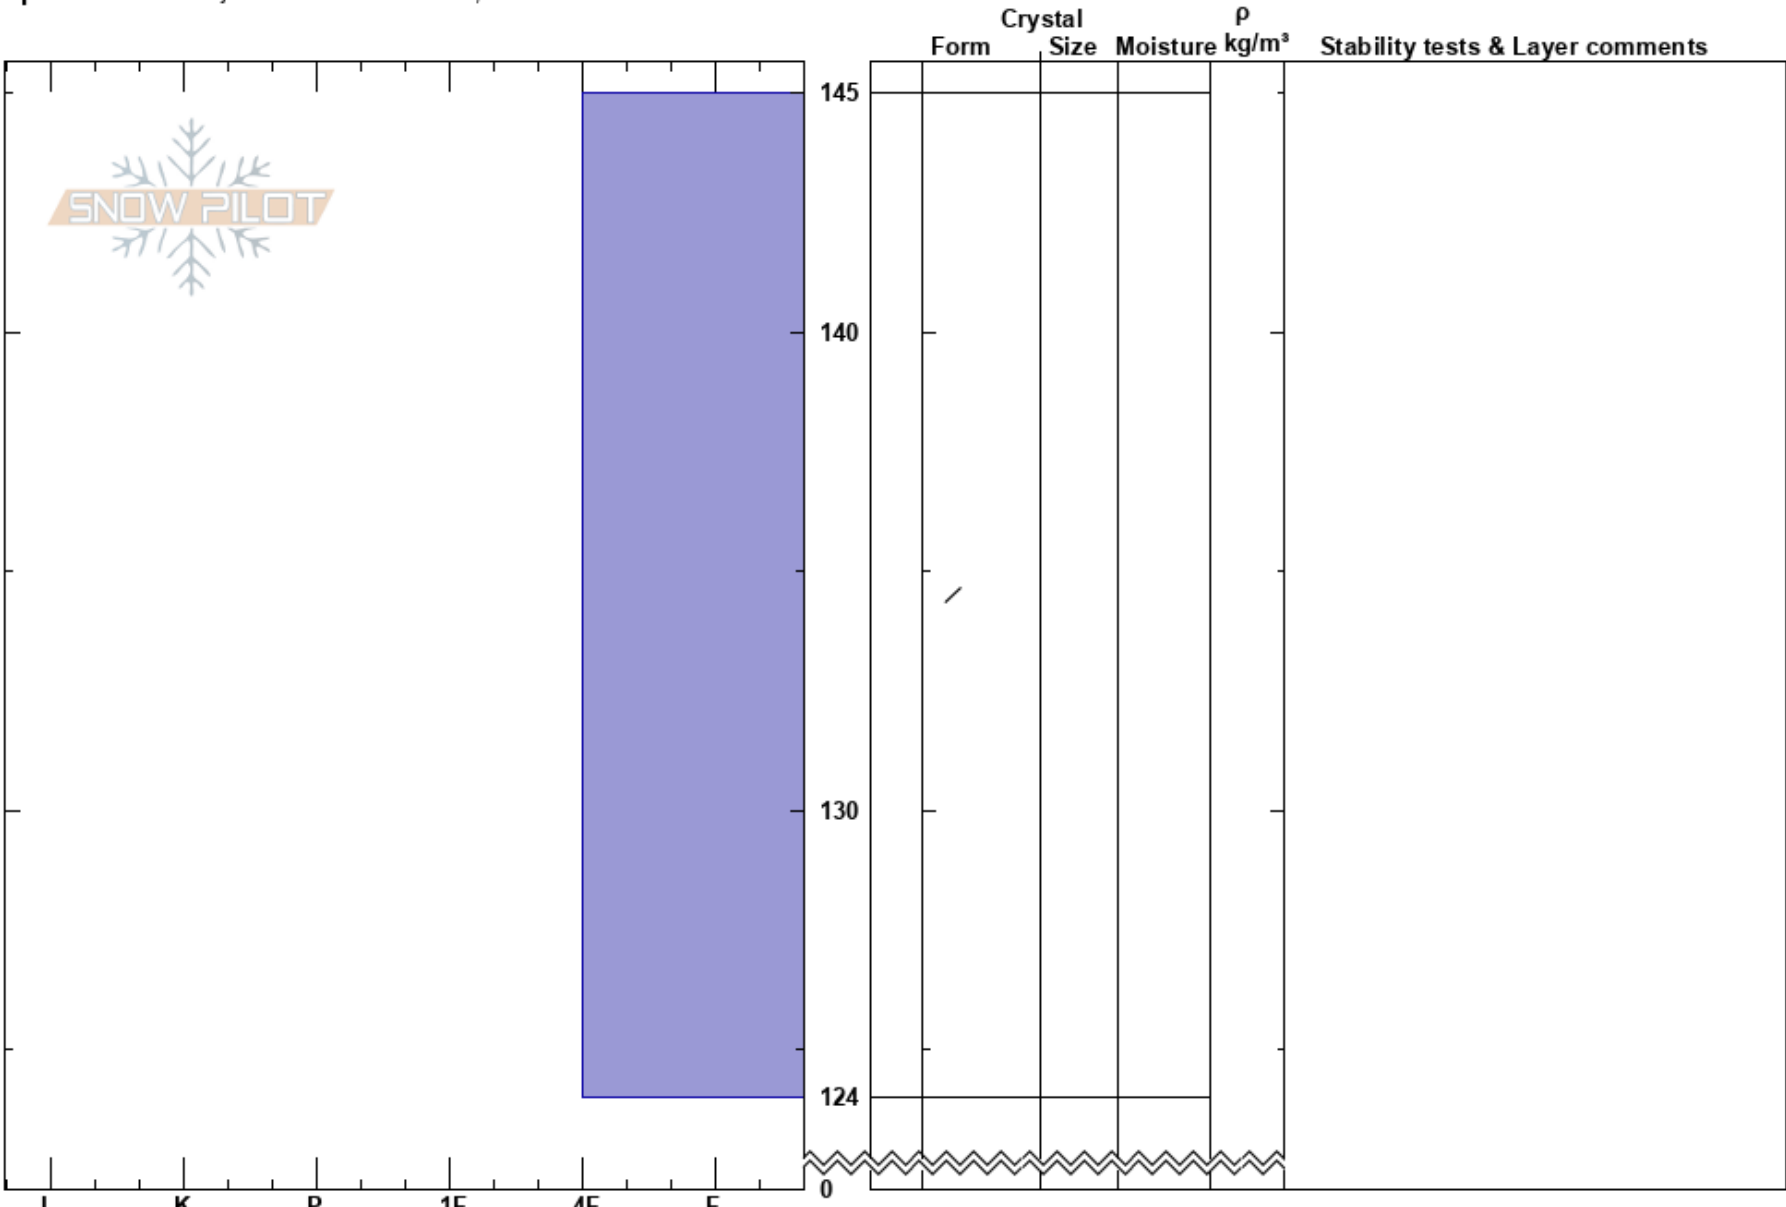

Humpy Peak
Uinta Range
UT
Elevation: 10796 ft
Aspect: NE
Specifics: Pit is adjacent to avalanche: flank;

Ted Scroggin
01/16/2020 - 11:50am
Co-ord: 40.87085N, -110.99831W
Slope Angle: 38°
Wind Loading: yes

Stability:
Air Temperature:
Sky Cover: FEW
Precipitation: NO
Wind: SW Moderate
HS: 145
Layer Notes:

Notes: