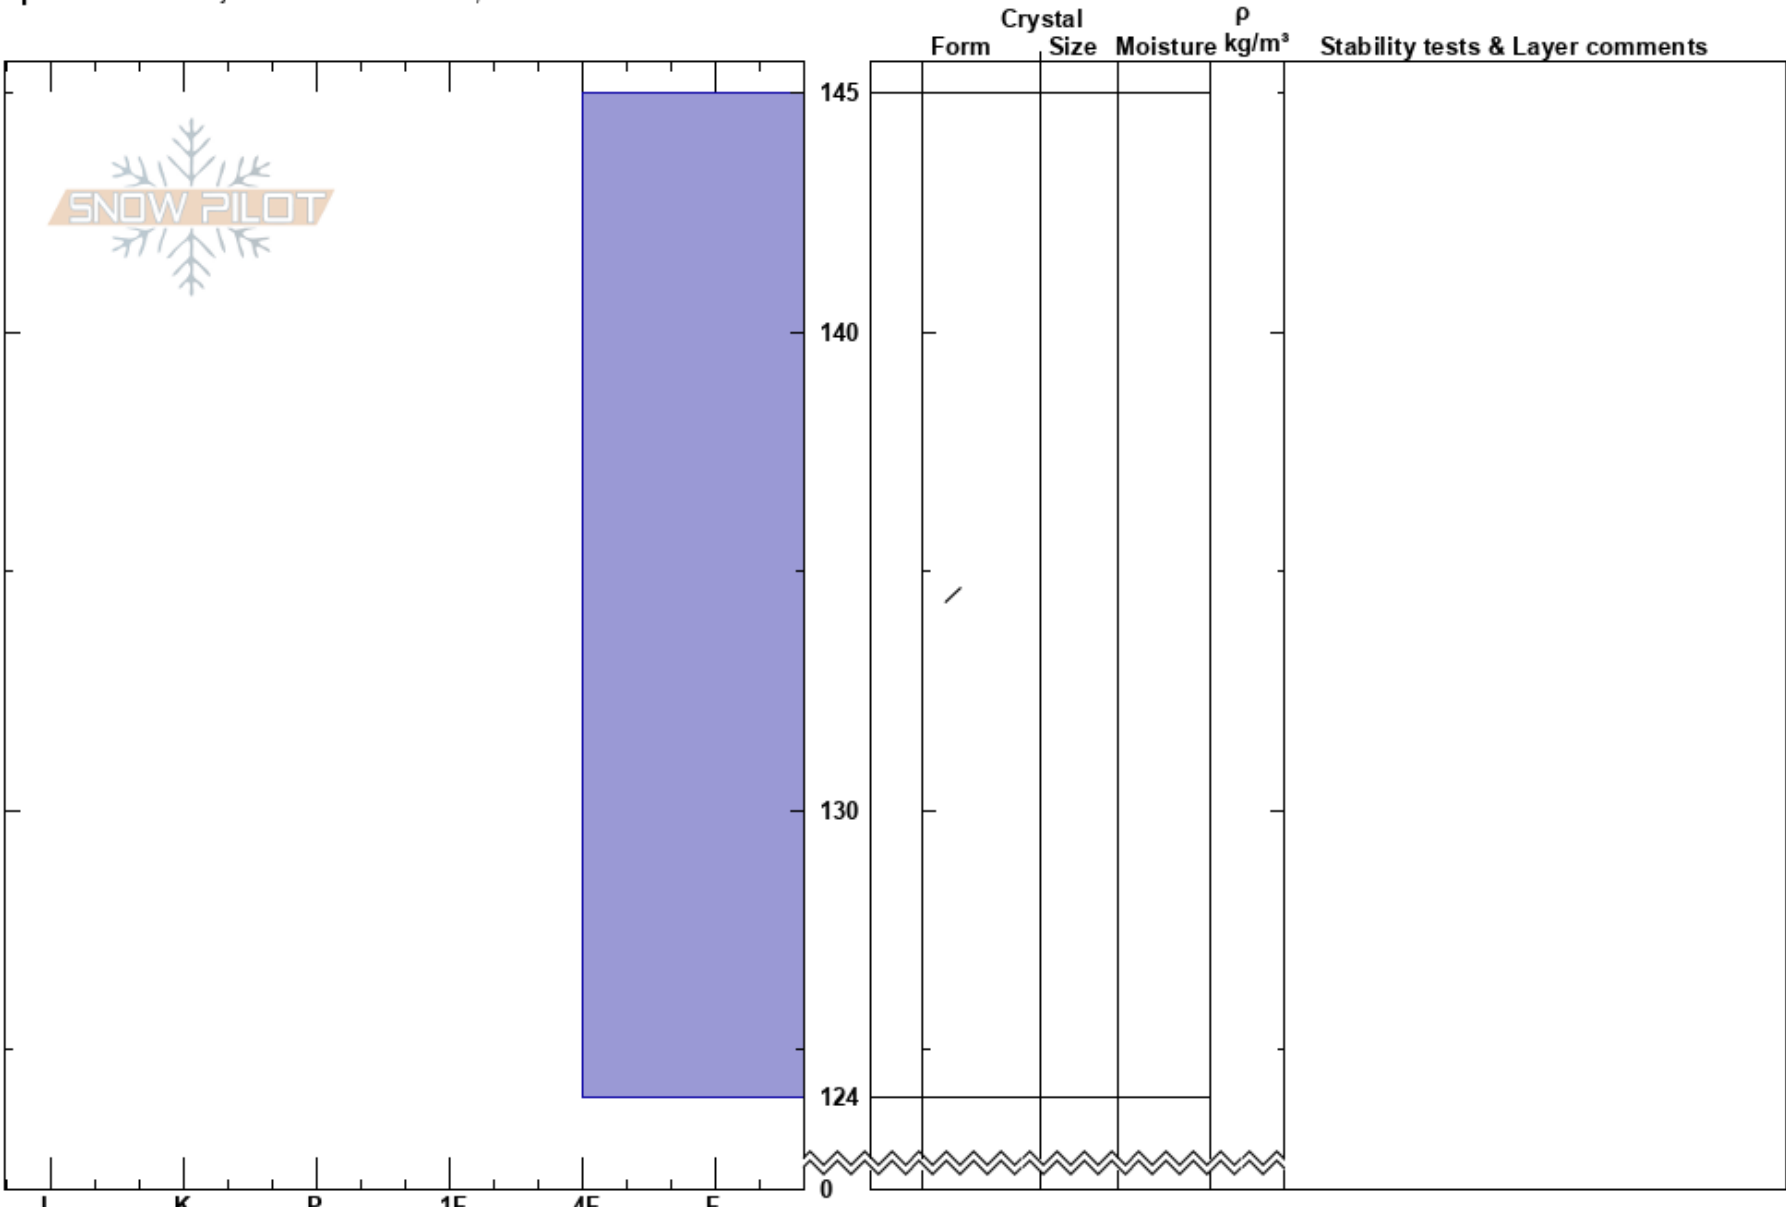

Humpy Peak  
 Uinta Range  
 UT  
 Elevation: 10796 ft  
 Aspect: NE  
 Specifics: Pit is adjacent to avalanche: flank;

Ted Scroggin  
 01/16/2020 - 11:50am  
 Co-ord: 40.87085N, -110.99831W  
 Slope Angle: 38°  
 Wind Loading: yes

Stability:  
 Air Temperature:  
 Sky Cover: FEW  
 Precipitation: NO  
 Wind: SW Moderate  
 HS: 145  
 Layer Notes:

Notes: