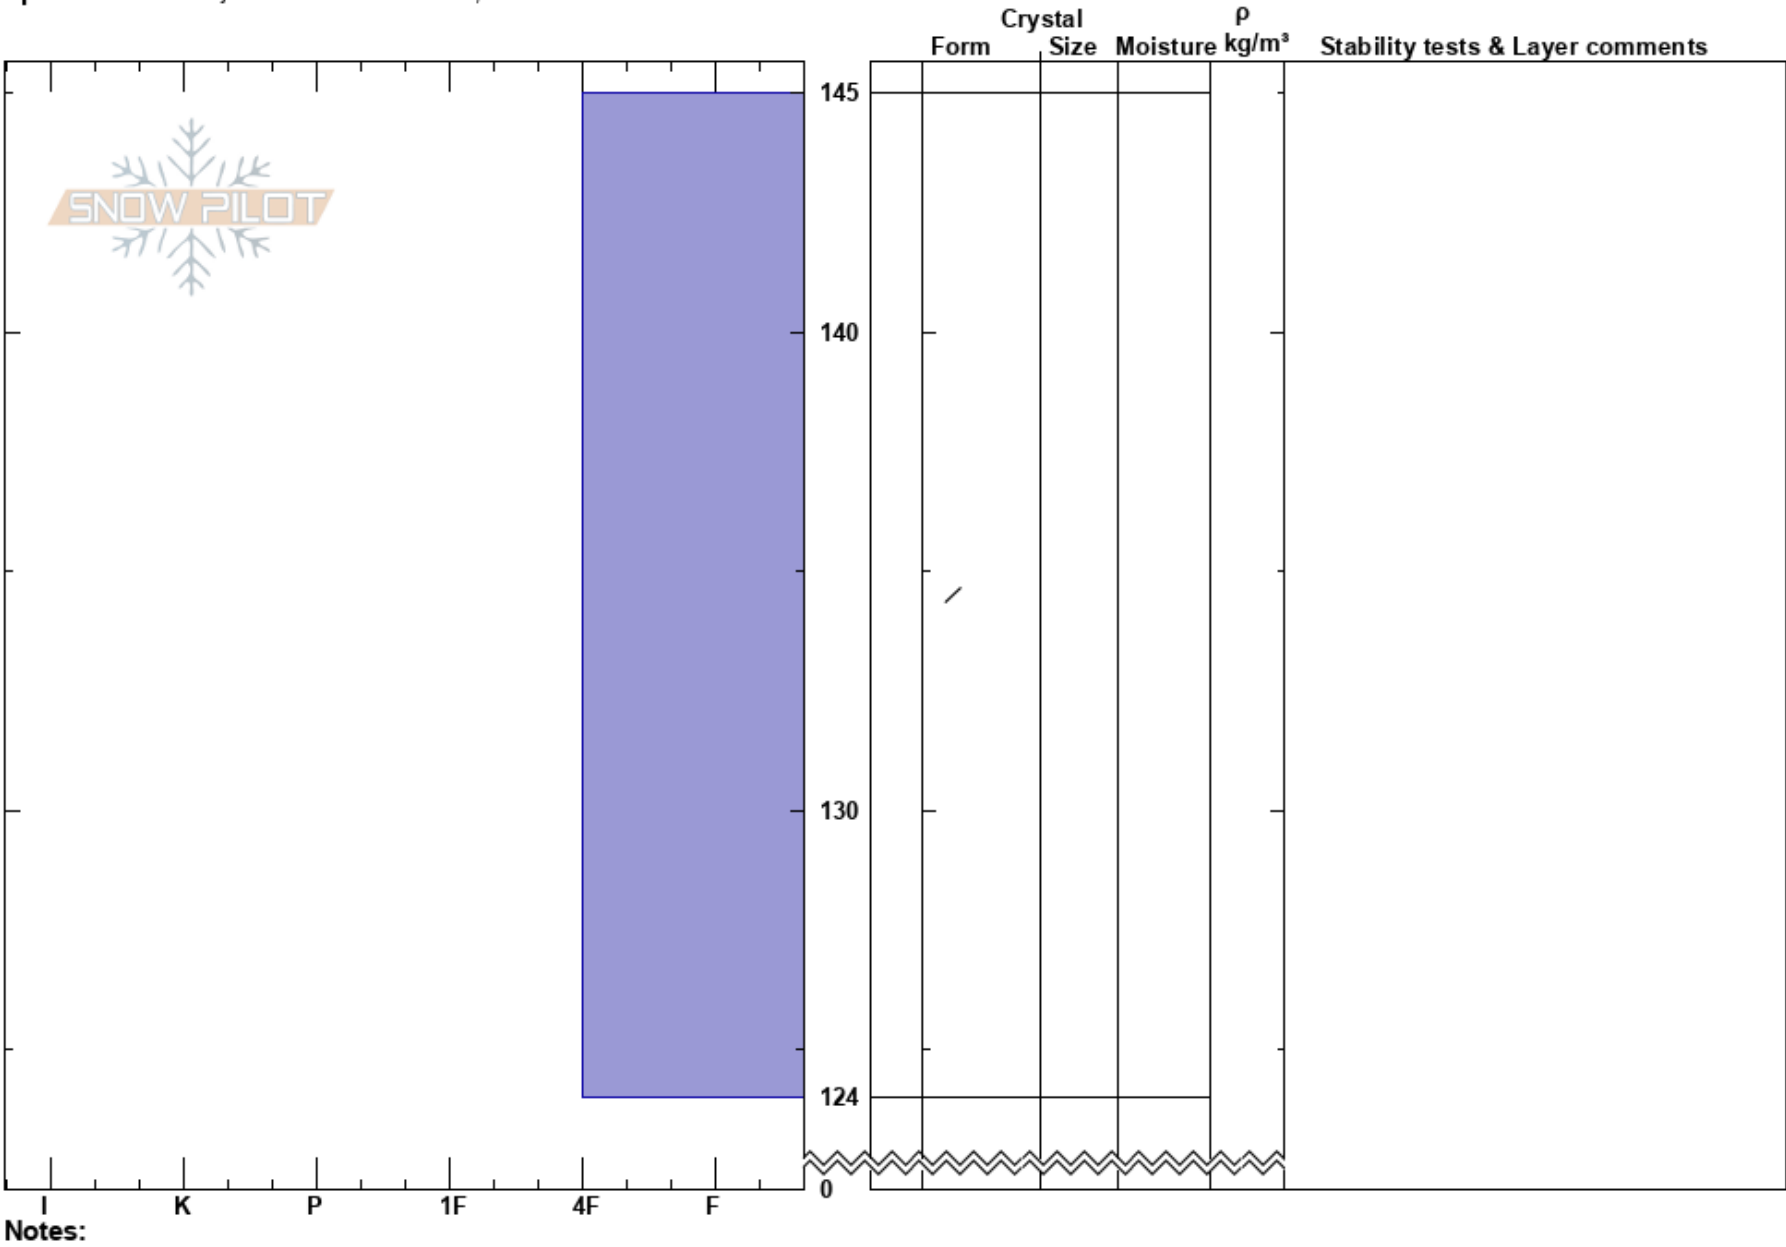

Humpy Peak Ted Scroggin
 Uinta Range 01/16/2020 - 11:50am
 UT
Elevation: 10796 ft
Aspect: NE
Specifics: Pit is adjacent to avalanche: flank;

Stability:
Air Temperature:
Sky Cover: FEW
Precipitation: NO
Wind: SW Moderate

HS: 145

Layer Notes:

Notes: