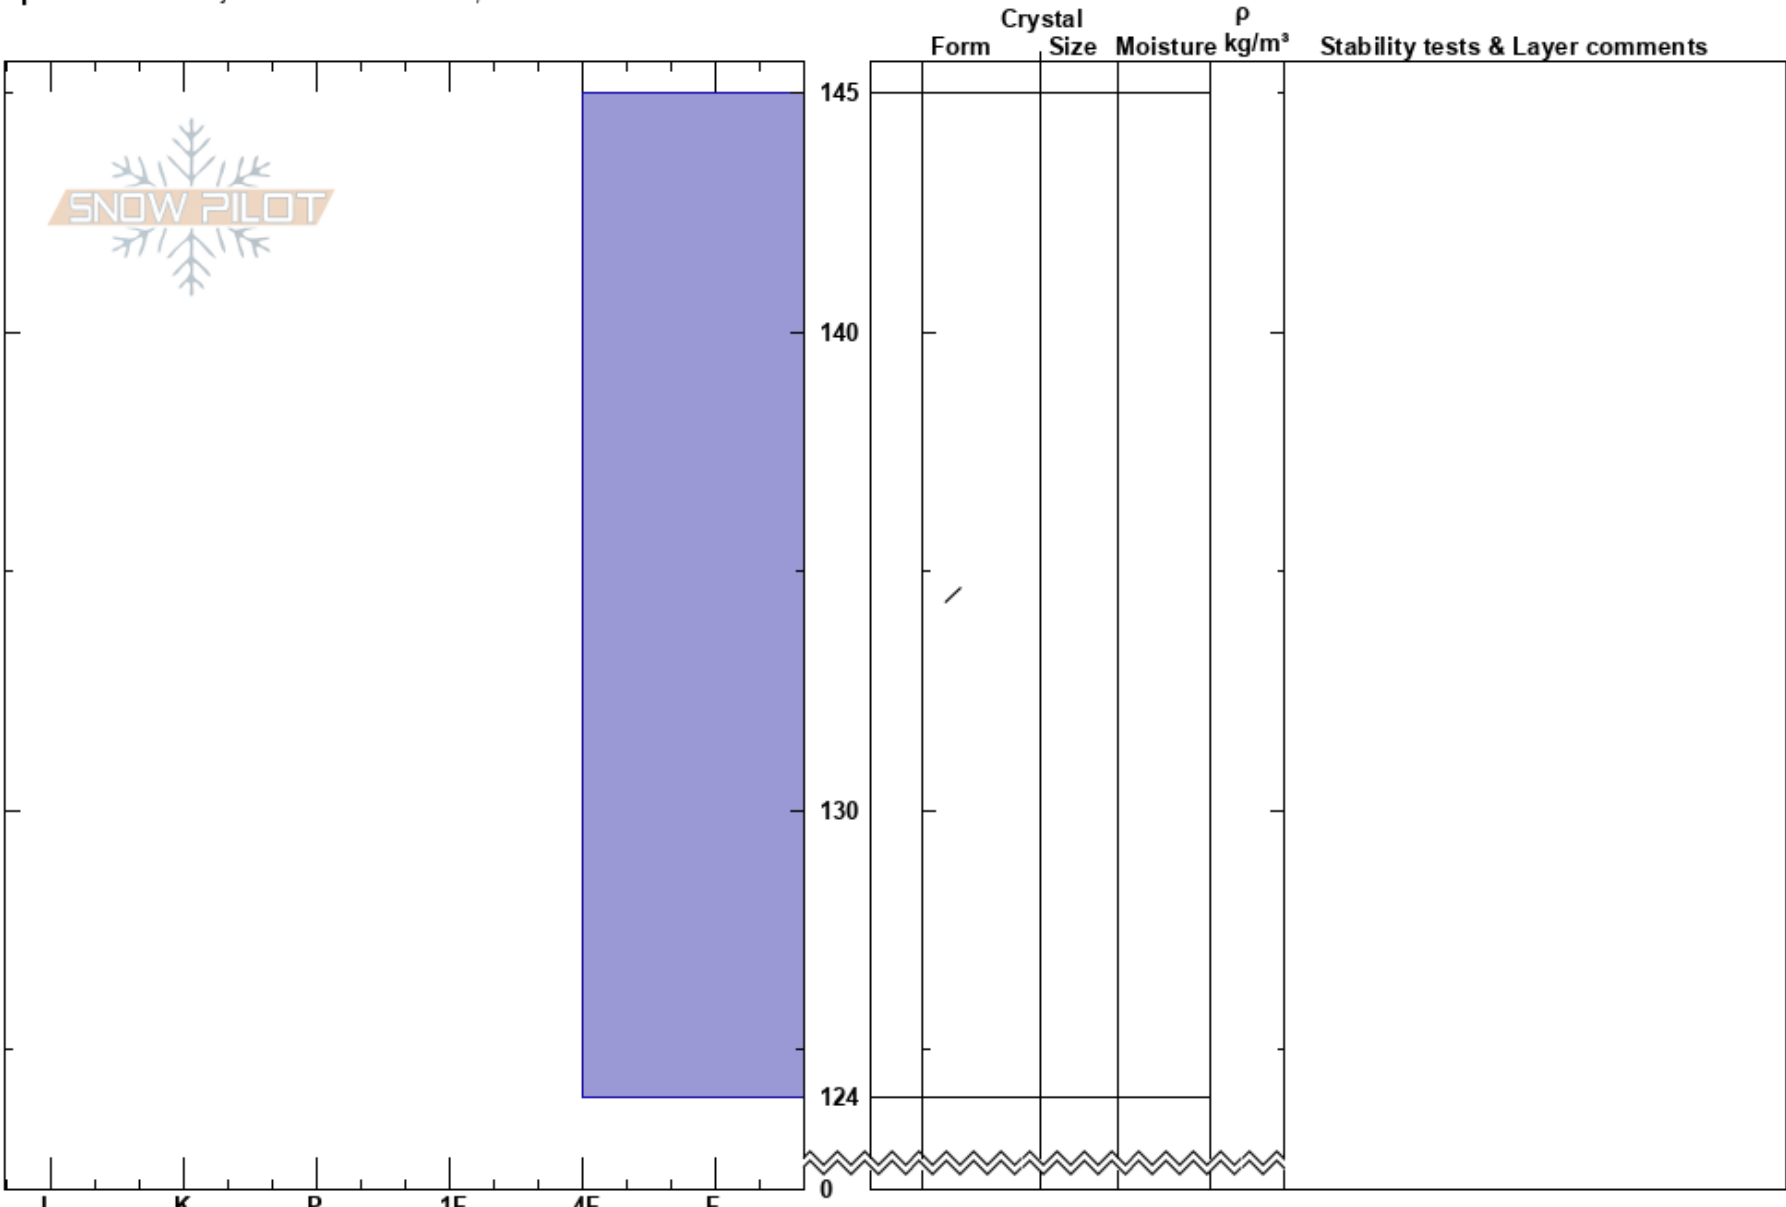

Humpy Peak  
Uinta Range  
UT  
Elevation: 10796 ft  
Aspect: NE  
Specifics: Pit is adjacent to avalanche: flank;

Ted Scroggin  
01/16/2020 - 11:50am  
Co-ord: 40.87085N, -110.99831W  
Slope Angle: 38°  
Wind Loading: yes

Stability: **HS: 145** Layer Notes:  
Air Temperature:  
Sky Cover: FEW  
Precipitation: NO  
Wind: SW Moderate

Notes: