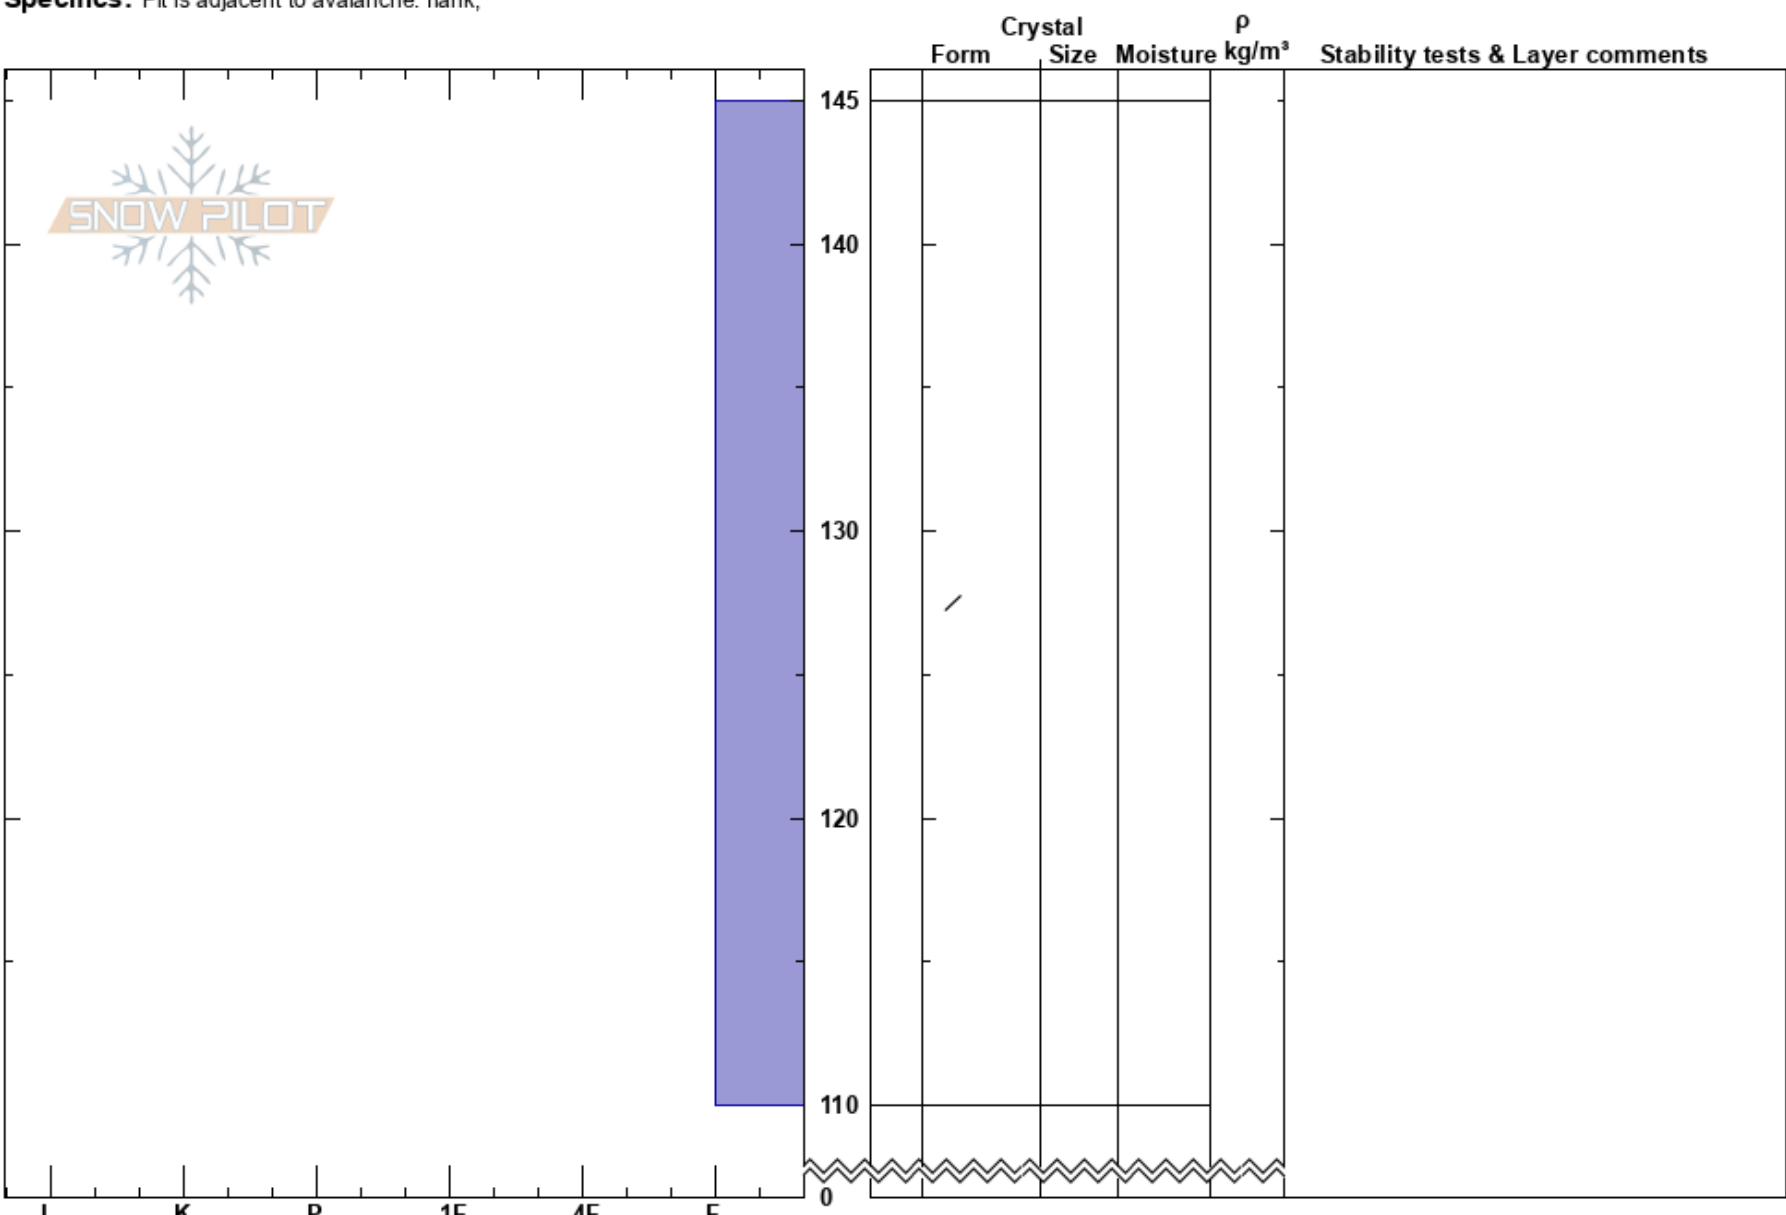

Humpy Peak Ted Scroggin
 Uinta Range 01/16/2020 - 11:50am
 UT
Elevation: 10796 ft
Aspect: NE
Specifics: Pit is adjacent to avalanche: flank;

Stability:
Air Temperature:
Sky Cover: FEW
Precipitation: NO
Wind: SW Moderate

HS: 145

Layer Notes:

Notes: