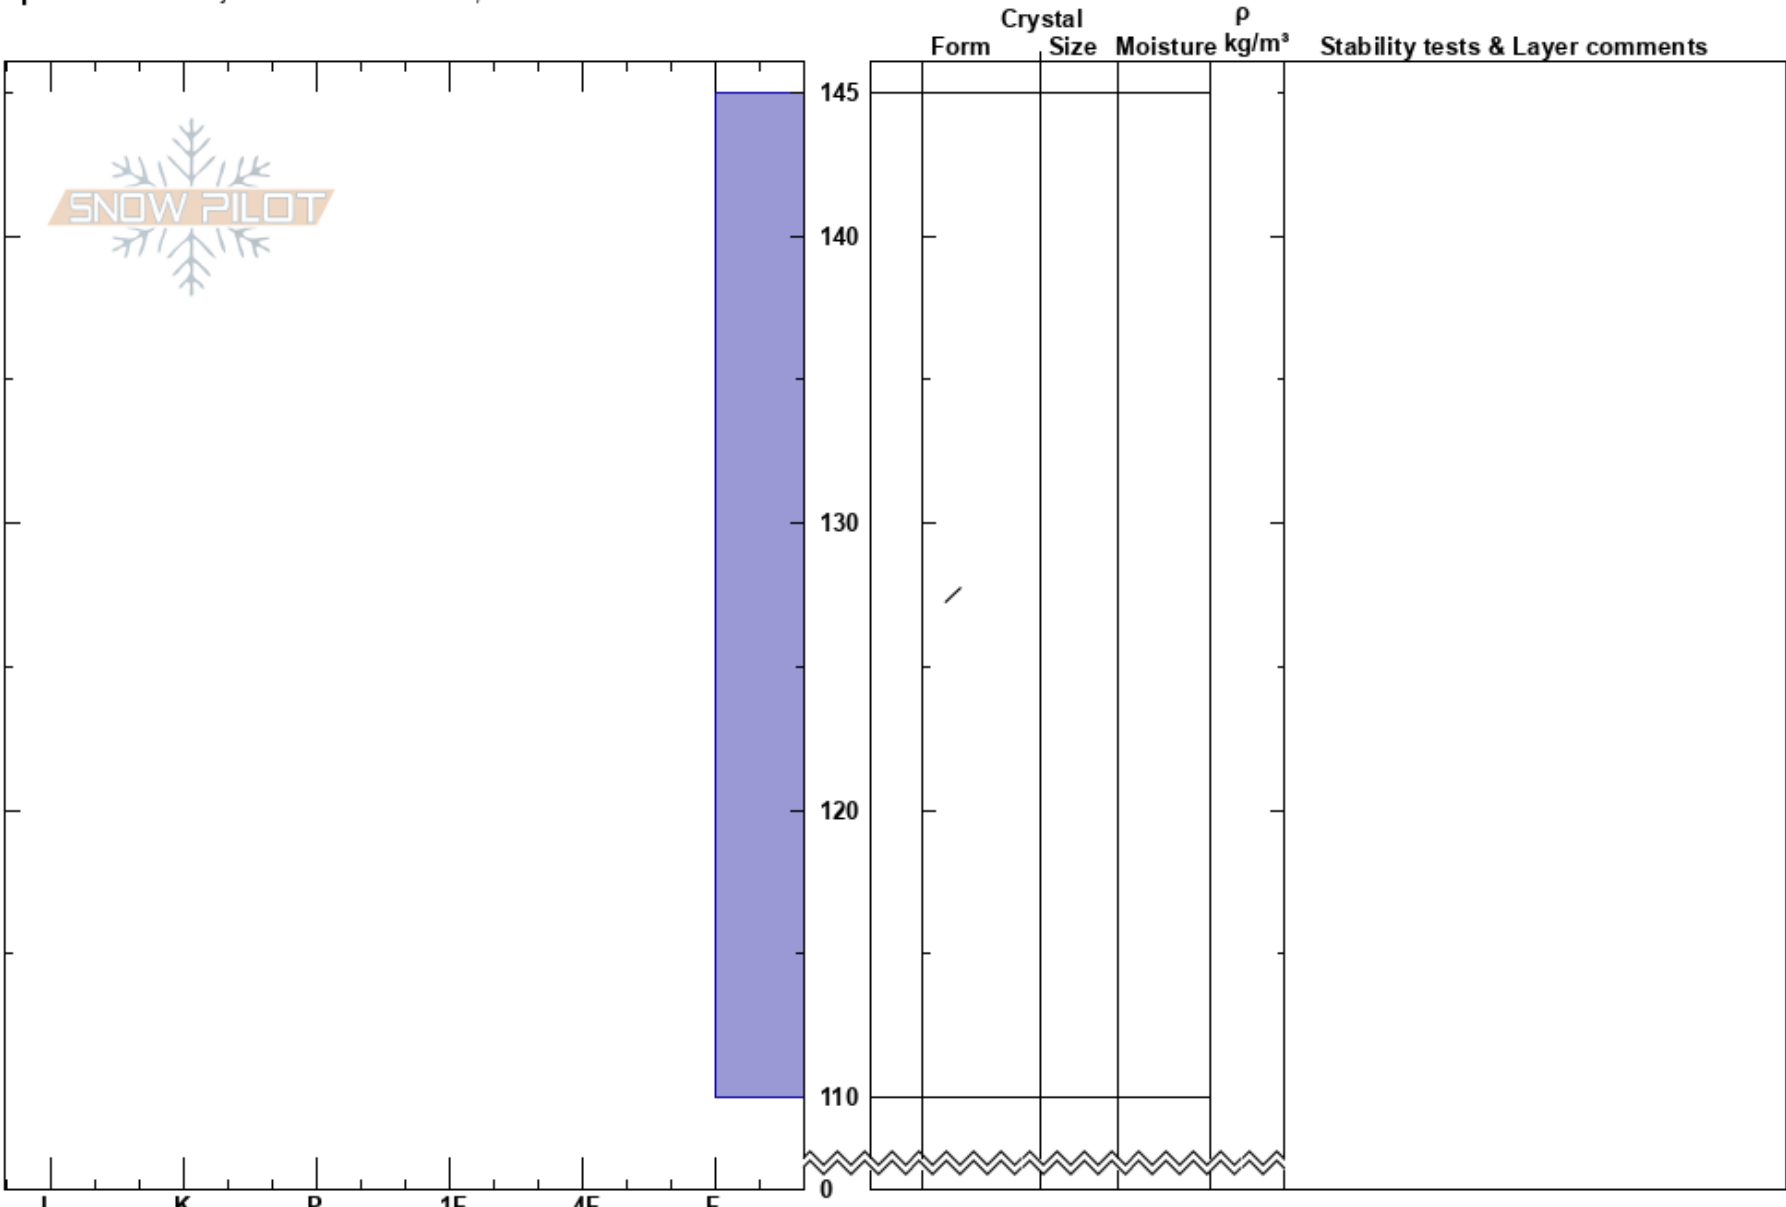

Humpy Peak
Uinta Range
UT
Elevation: 10796 ft
Aspect: NE

Ted Scroggin
01/16/2020 - 11:50am
Co-ord: 40.87085N, -110.99831W
Slope Angle: 38°
Wind Loading: yes

Stability:
Air Temperature:
Sky Cover: FEW
Precipitation: NO
Wind: SW Moderate

HS: 145

Layer Notes:

Specifics: Pit is adjacent to avalanche: flank;

Notes: I K P 1F 4F F