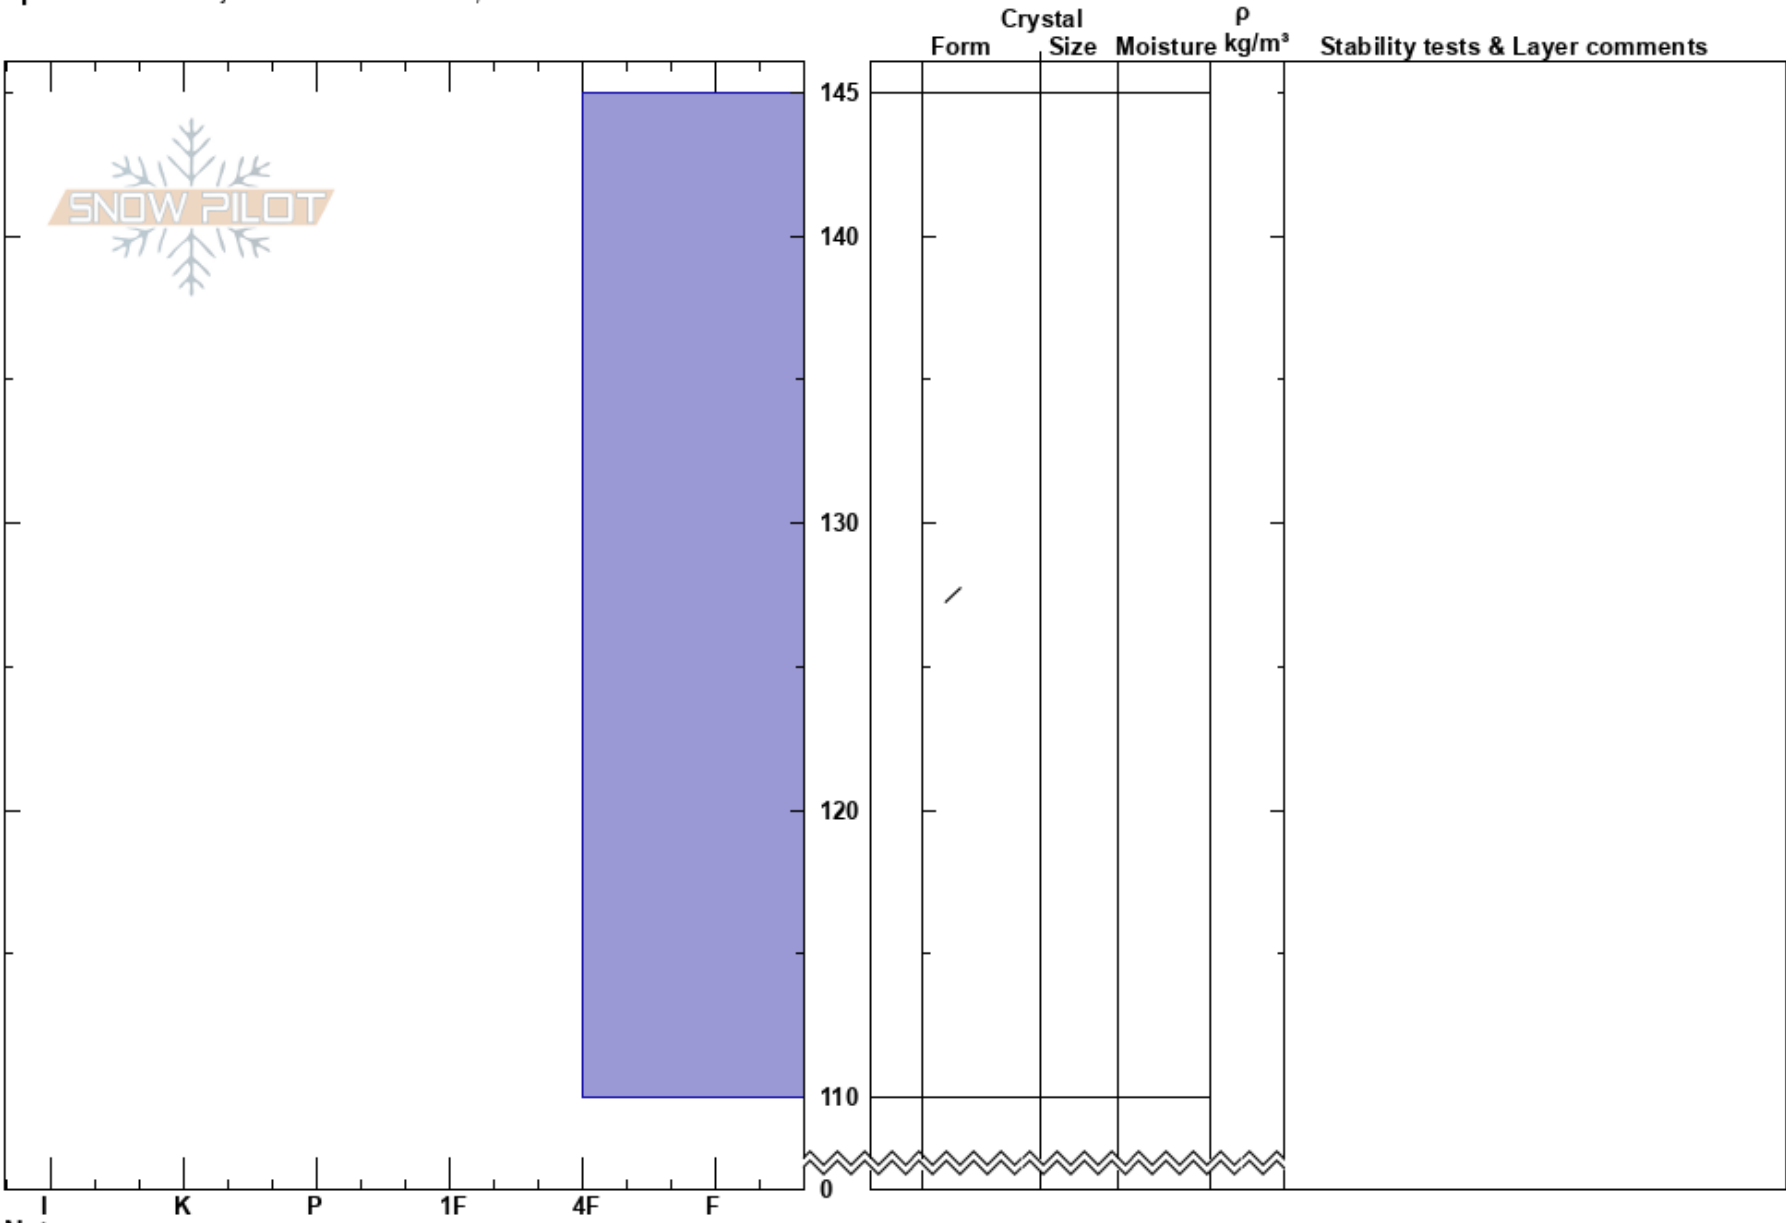

Humpy Peak Ted Scroggin
Uinta Range 01/16/2020 - 11:50am
UT
Elevation: 10796 ft Co-ord: 40.87085N, -110.99831W
Aspect: NE Slope Angle: 38°
Wind Loading: yes
Specifics: Pit is adjacent to avalanche: flank;

Stability:
Air Temperature:
Sky Cover: FEW
Precipitation: NO
Wind: SW Moderate HS: 145 Layer Notes:

Notes: