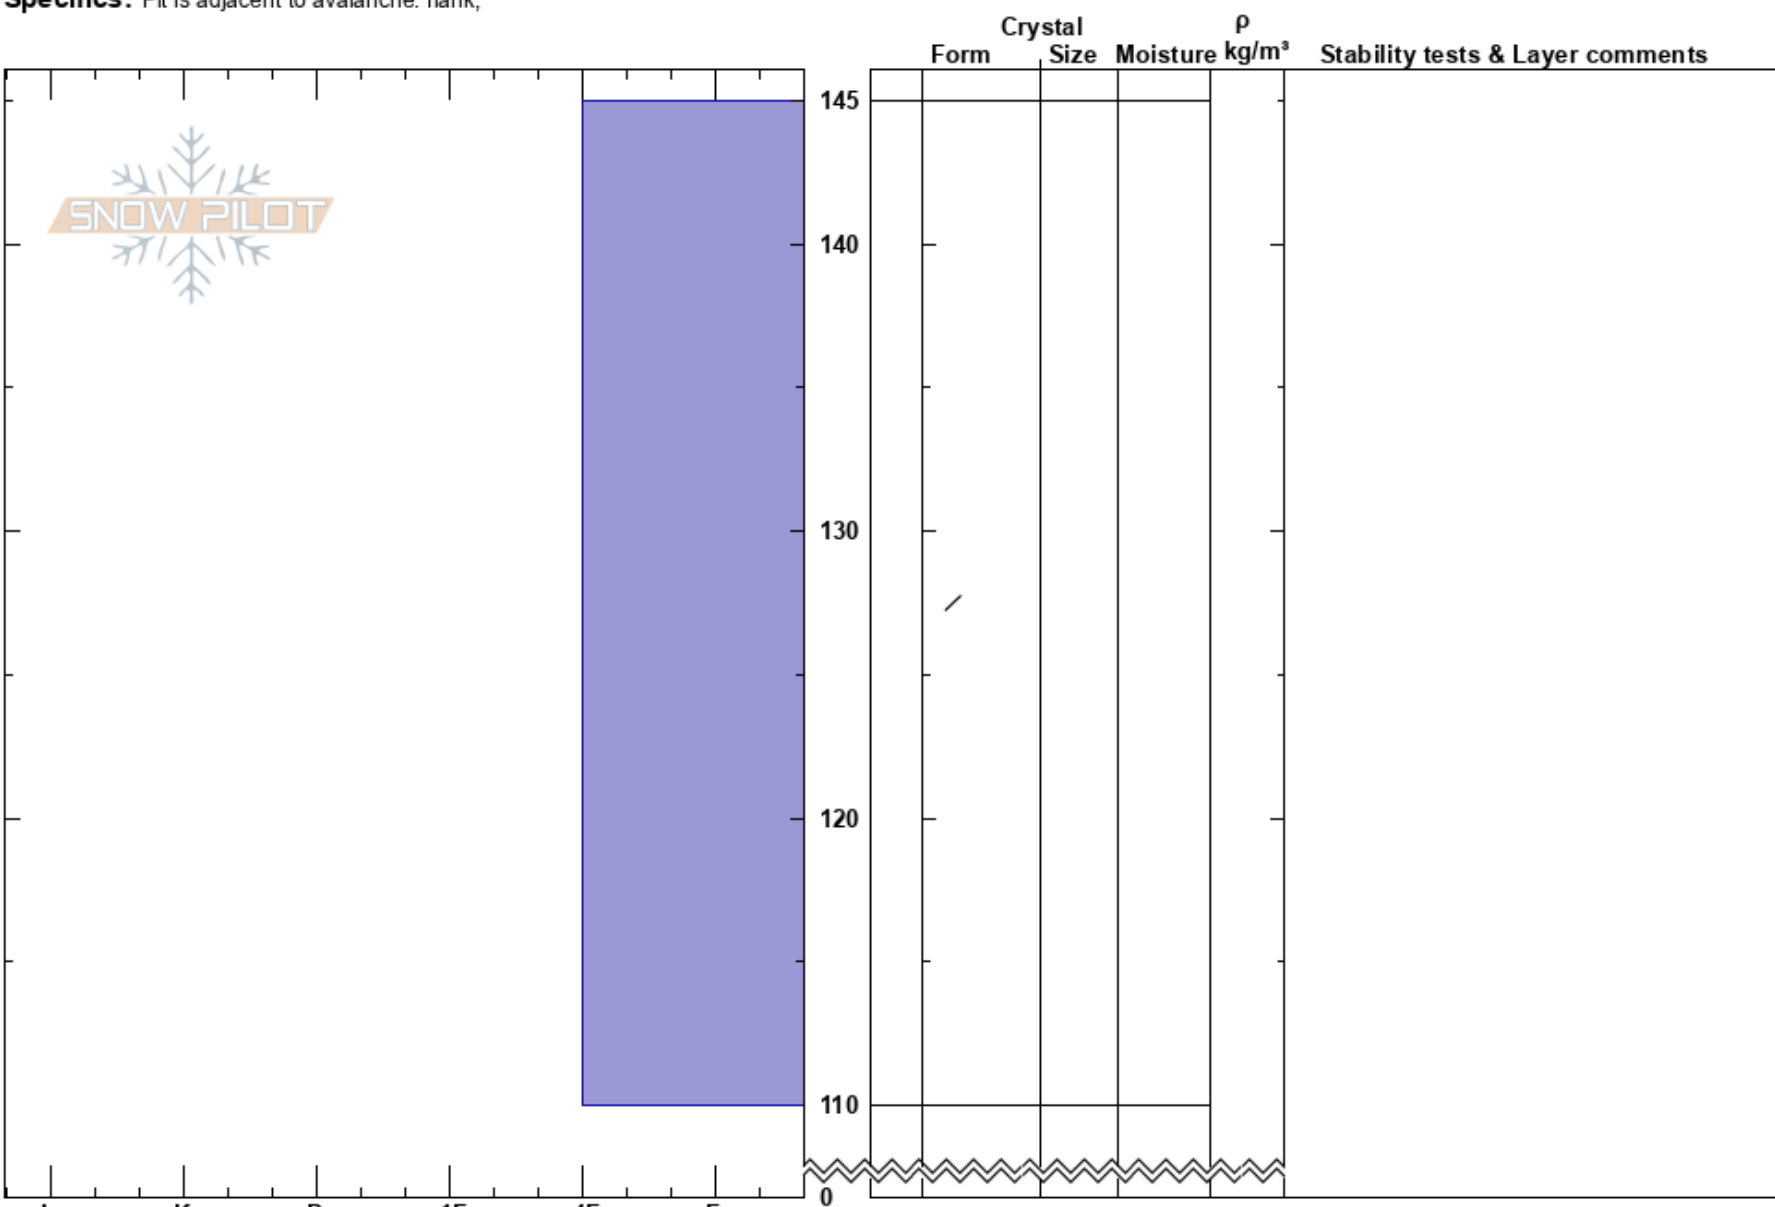

Humpy Peak Ted Scroggin
 Uinta Range 01/16/2020 - 11:50am
 UT
Elevation: 10796 ft
Aspect: NE
Specifics: Pit is adjacent to avalanche: flank;

Stability:
Air Temperature:
Sky Cover: FEW
Precipitation: NO
Wind: SW Moderate

HS: 145

Layer Notes:

Notes: I K P 1F 4F F