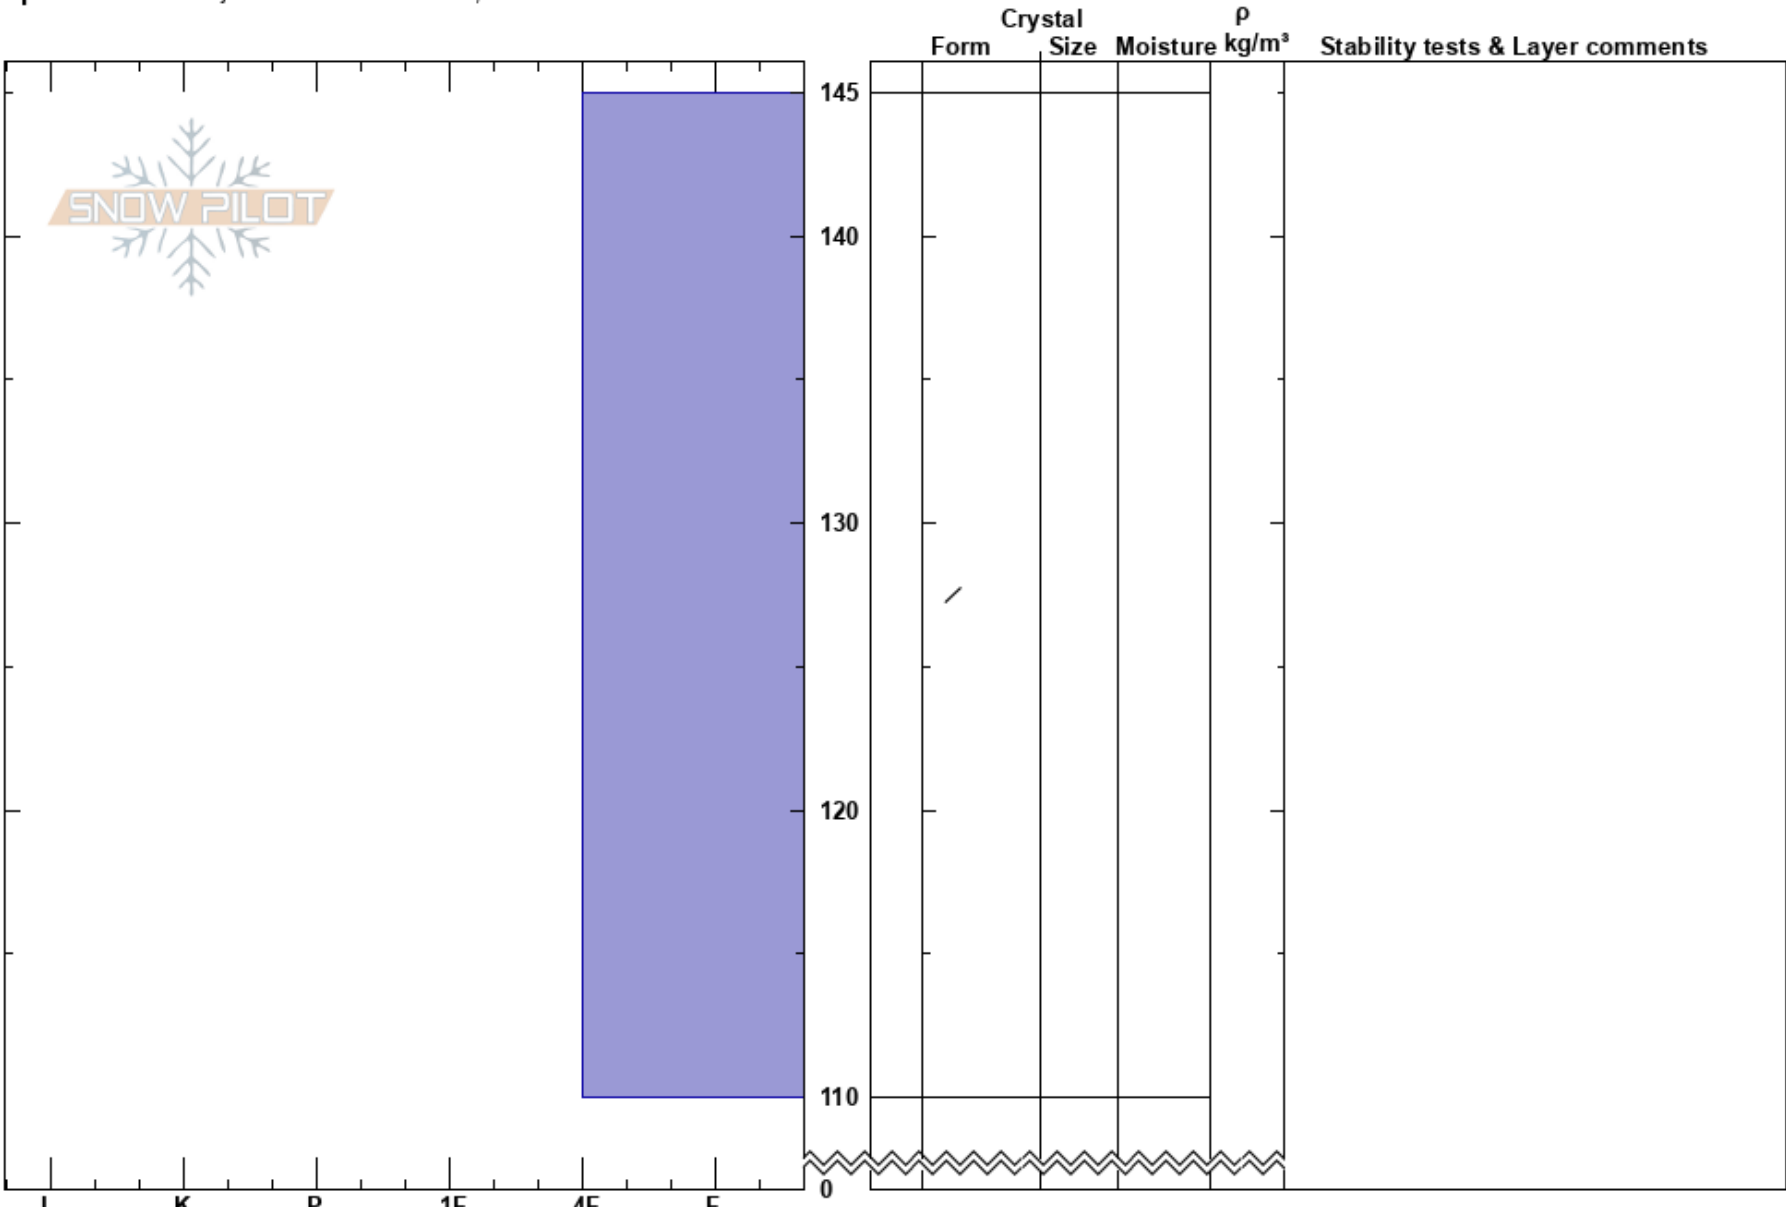

Humpy Peak Ted Scroggin
 Uinta Range 01/16/2020 - 11:50am
 UT
Elevation: 10796 ft
Aspect: NE
Specifics: Pit is adjacent to avalanche: flank;

Stability:
Air Temperature:
Sky Cover: FEW
Precipitation: NO
Wind: SW Moderate

HS: 145

Layer Notes:

Notes: I K P 1F 4F F