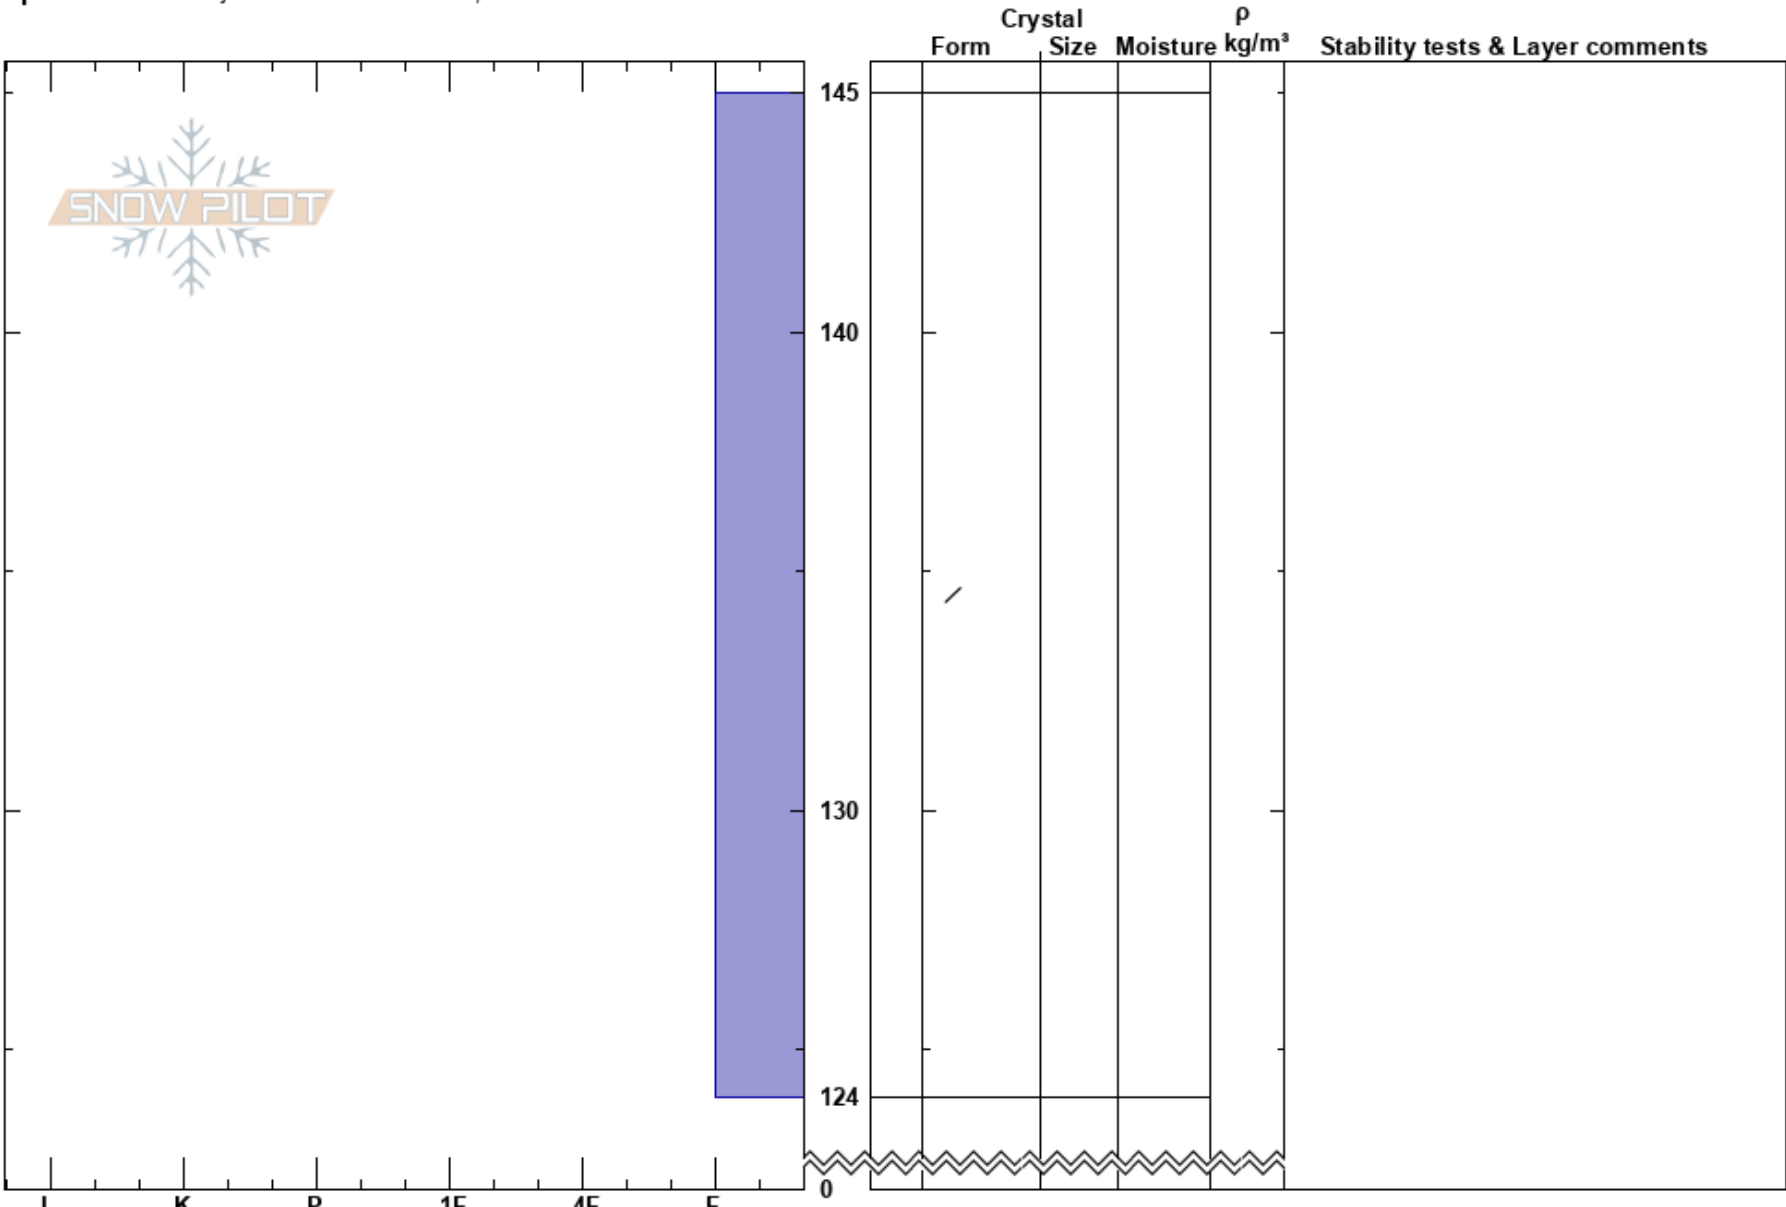

Humpy Peak  
Uinta Range  
UT  
Elevation: 10796 ft  
Aspect: NE  
Specifics: Pit is adjacent to avalanche: flank;

Ted Scroggin  
01/16/2020 - 11:50am  
Co-ord: 40.87085N, -110.99831W  
Slope Angle: 38°  
Wind Loading: yes

Stability: **HS: 145** Layer Notes:  
Air Temperature:  
Sky Cover: FEW  
Precipitation: NO  
Wind: SW Moderate

Notes: