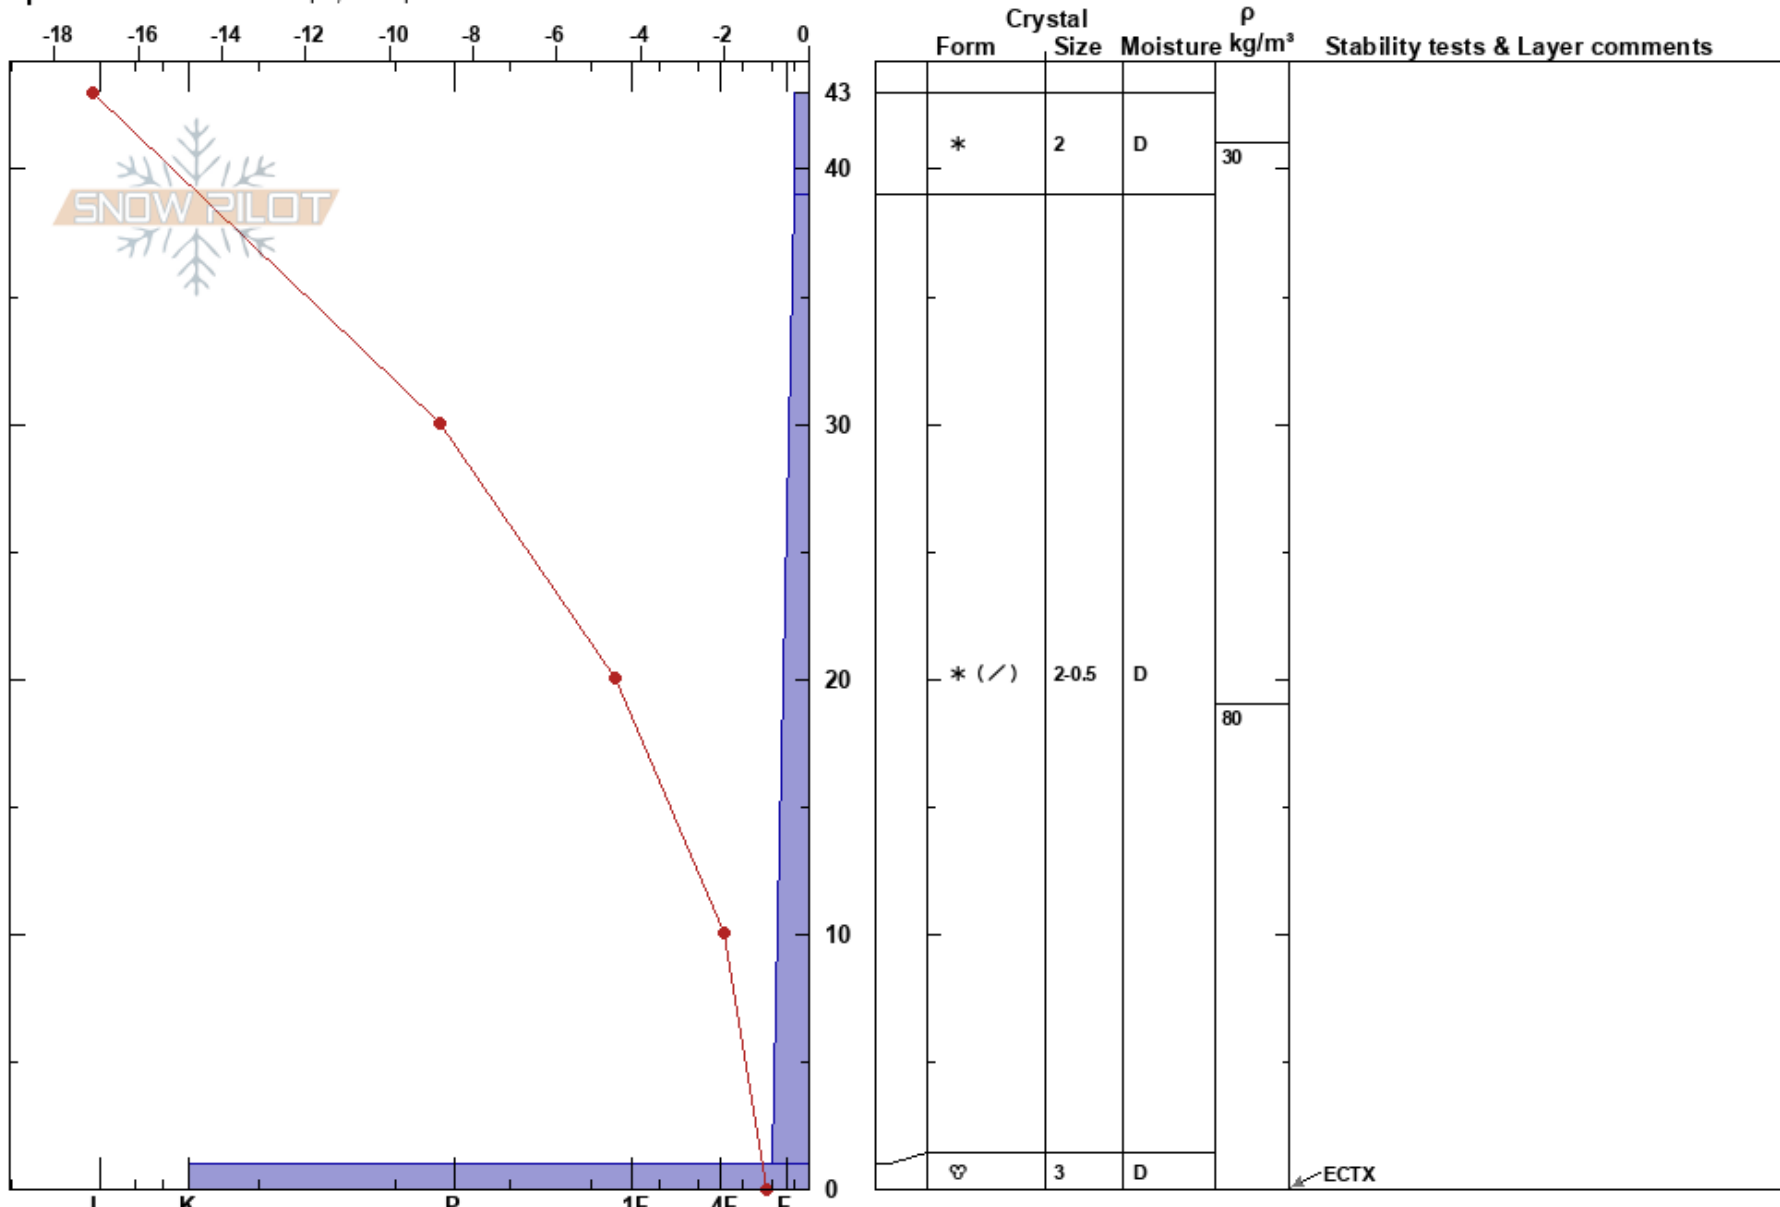

Fagerfjellet low  
 Tromsø mainland  
 Norway  
 Elevation: 44 m  
 Aspect: SW

Paul Velsand  
 22/02/2017 - 14:15  
 Co-ord: 33W 663223E 7722625N  
 Slope Angle: 5°  
 Wind Loading: no

Stability: Very Good HS:43  
 Air Temperature: -10.1°C PF: 40  
 Sky Cover: FEW  
 Precipitation: NO  
 Wind: Calm

Layer Notes:

Specifics: Ski tracks on slope; Poor pit location

Notes: Snow height iButton: 36 cm.  
 Only new snow on scattered snow patches that survived the warm weather.