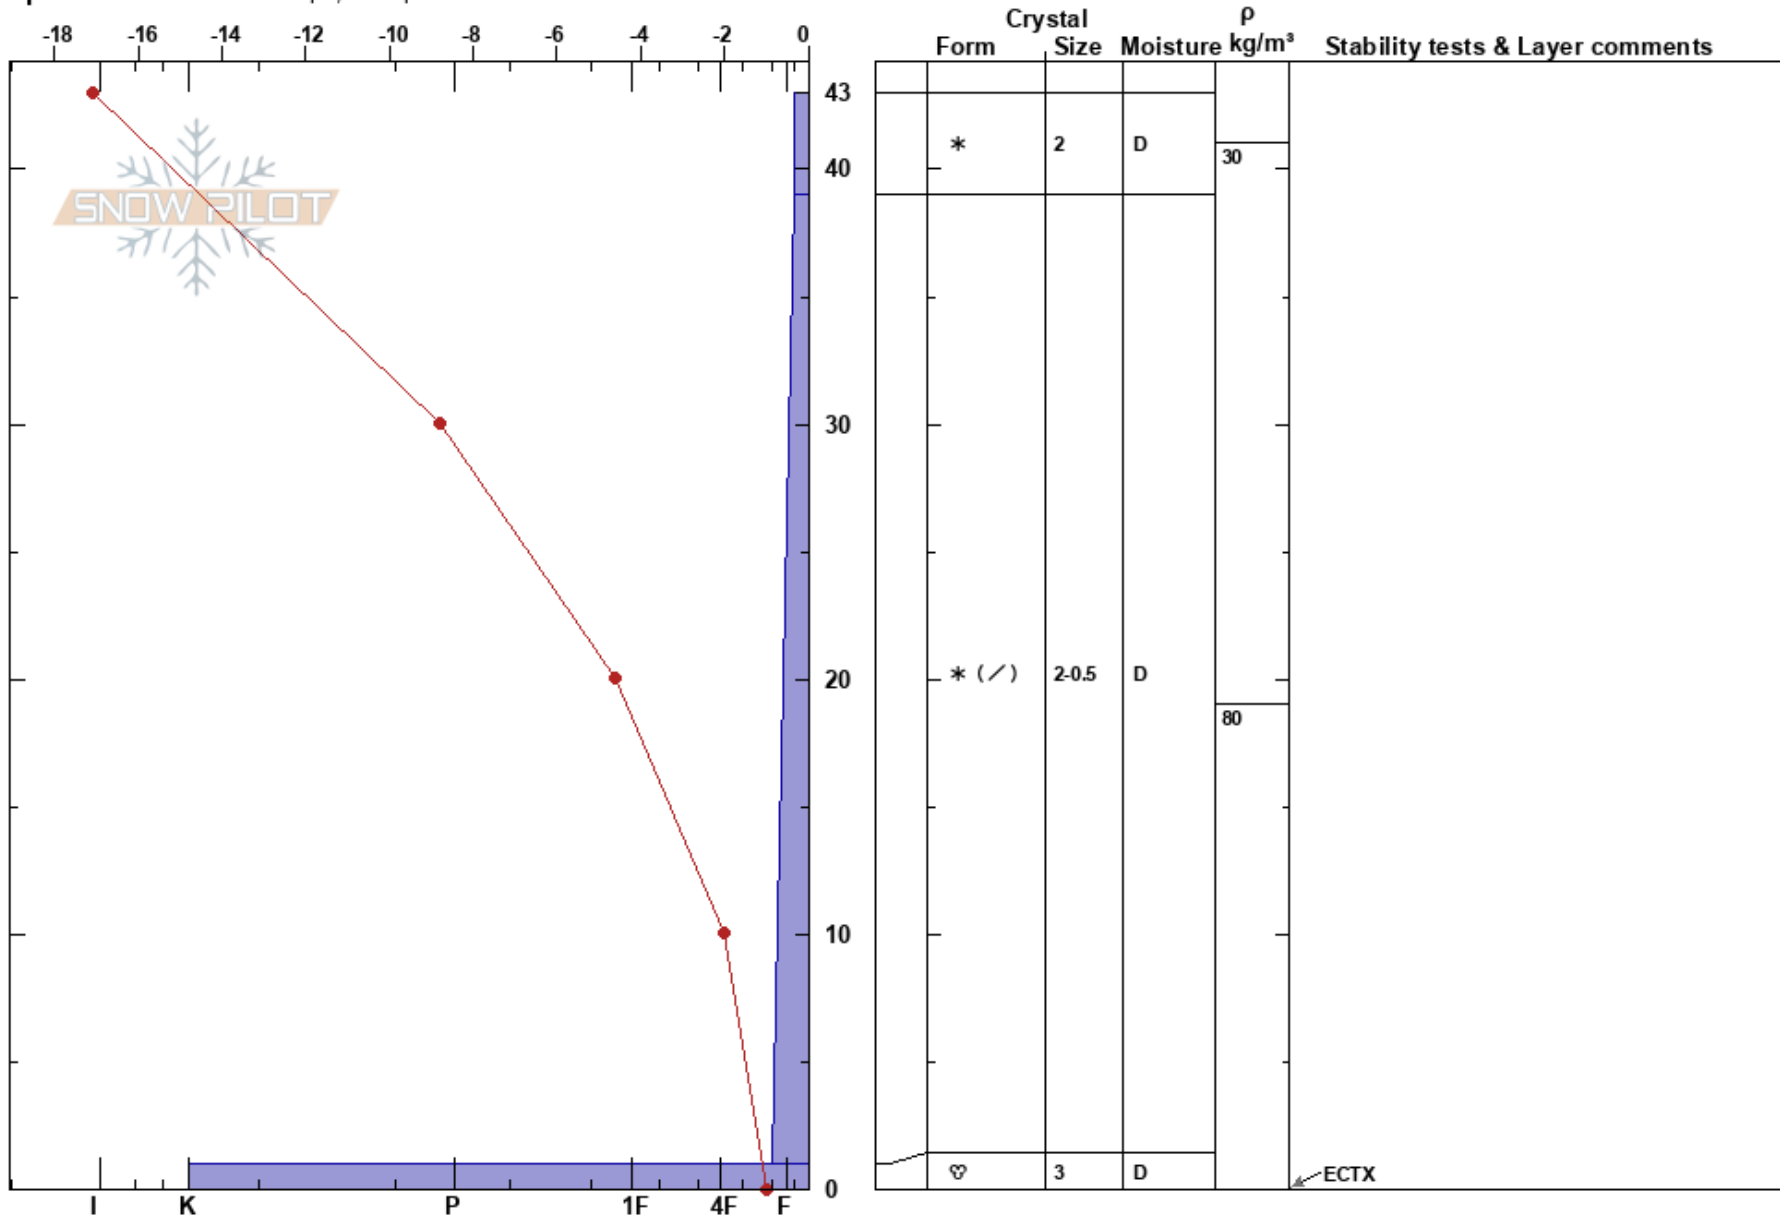

Fagerfjellet low  
 Tromsø mainland  
 Norway  
 Elevation: 44 m  
 Aspect: SW

Paul Velsand  
 22/02/2017 - 14:15  
 Co-ord: 33W 663223E 7722625N  
 Slope Angle: 5°  
 Wind Loading: no

Stability: Very Good HS:43  
 Air Temperature: -10.1°C PF: 40  
 Sky Cover: FEW  
 Precipitation: NO  
 Wind: Calm

Layer Notes:

Specifics: Ski tracks on slope; Poor pit location

Notes: Snow height iButton: 36 cm.  
 Only new snow on scattered snow patches that survived the warm weather.