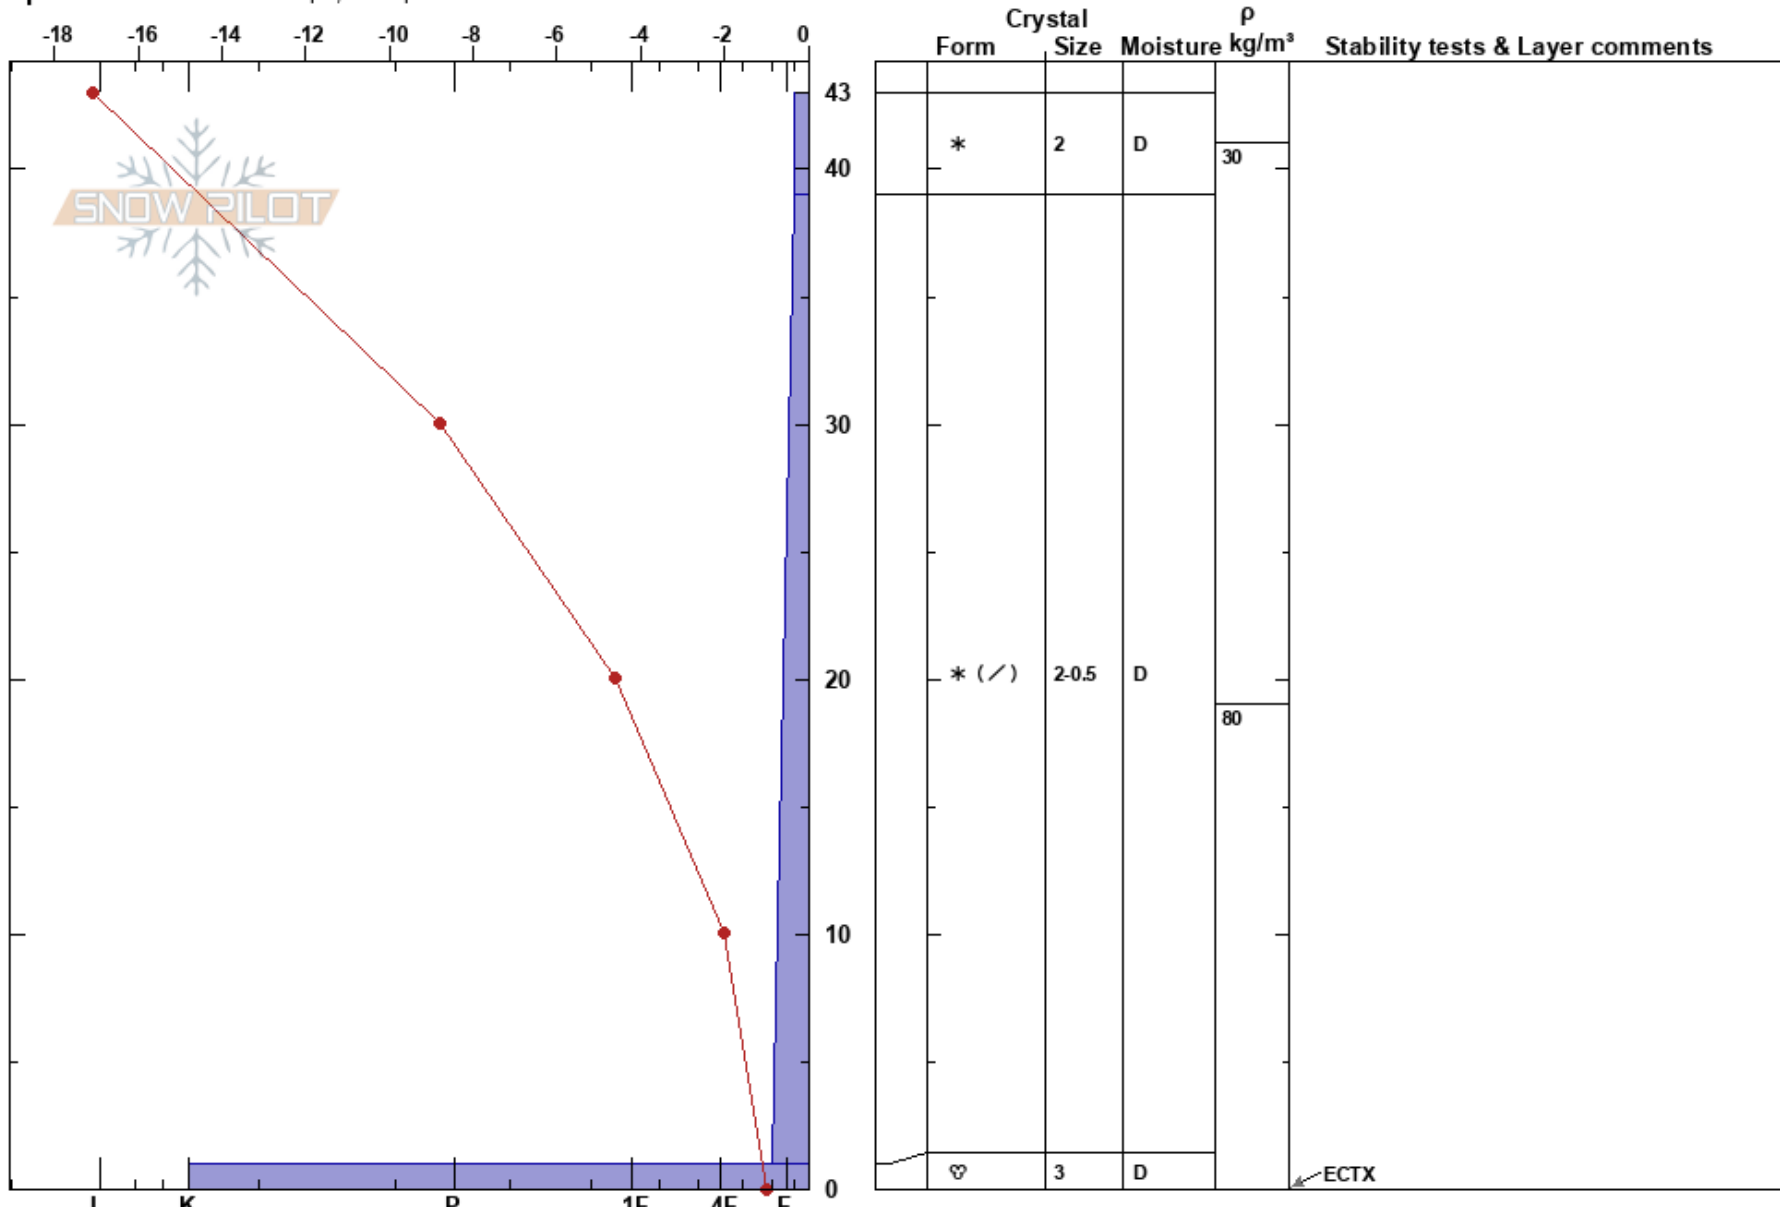

Fagerfjellet low
 Tromsø mainland
 Norway
 Elevation: 44 m
 Aspect: SW

Paul Velsand
 22/02/2017 - 14:15
 Co-ord: 33W 663223E 7722625N
 Slope Angle: 5°
 Wind Loading: no

Stability: Very Good HS:43
 Air Temperature: -10.1°C PF: 40
 Sky Cover: FEW
 Precipitation: NO
 Wind: Calm

Layer Notes:

Specifics: Ski tracks on slope; Poor pit location

Notes: Snow height iButton: 36 cm.
 Only new snow on scattered snow patches that survived the warm weather.