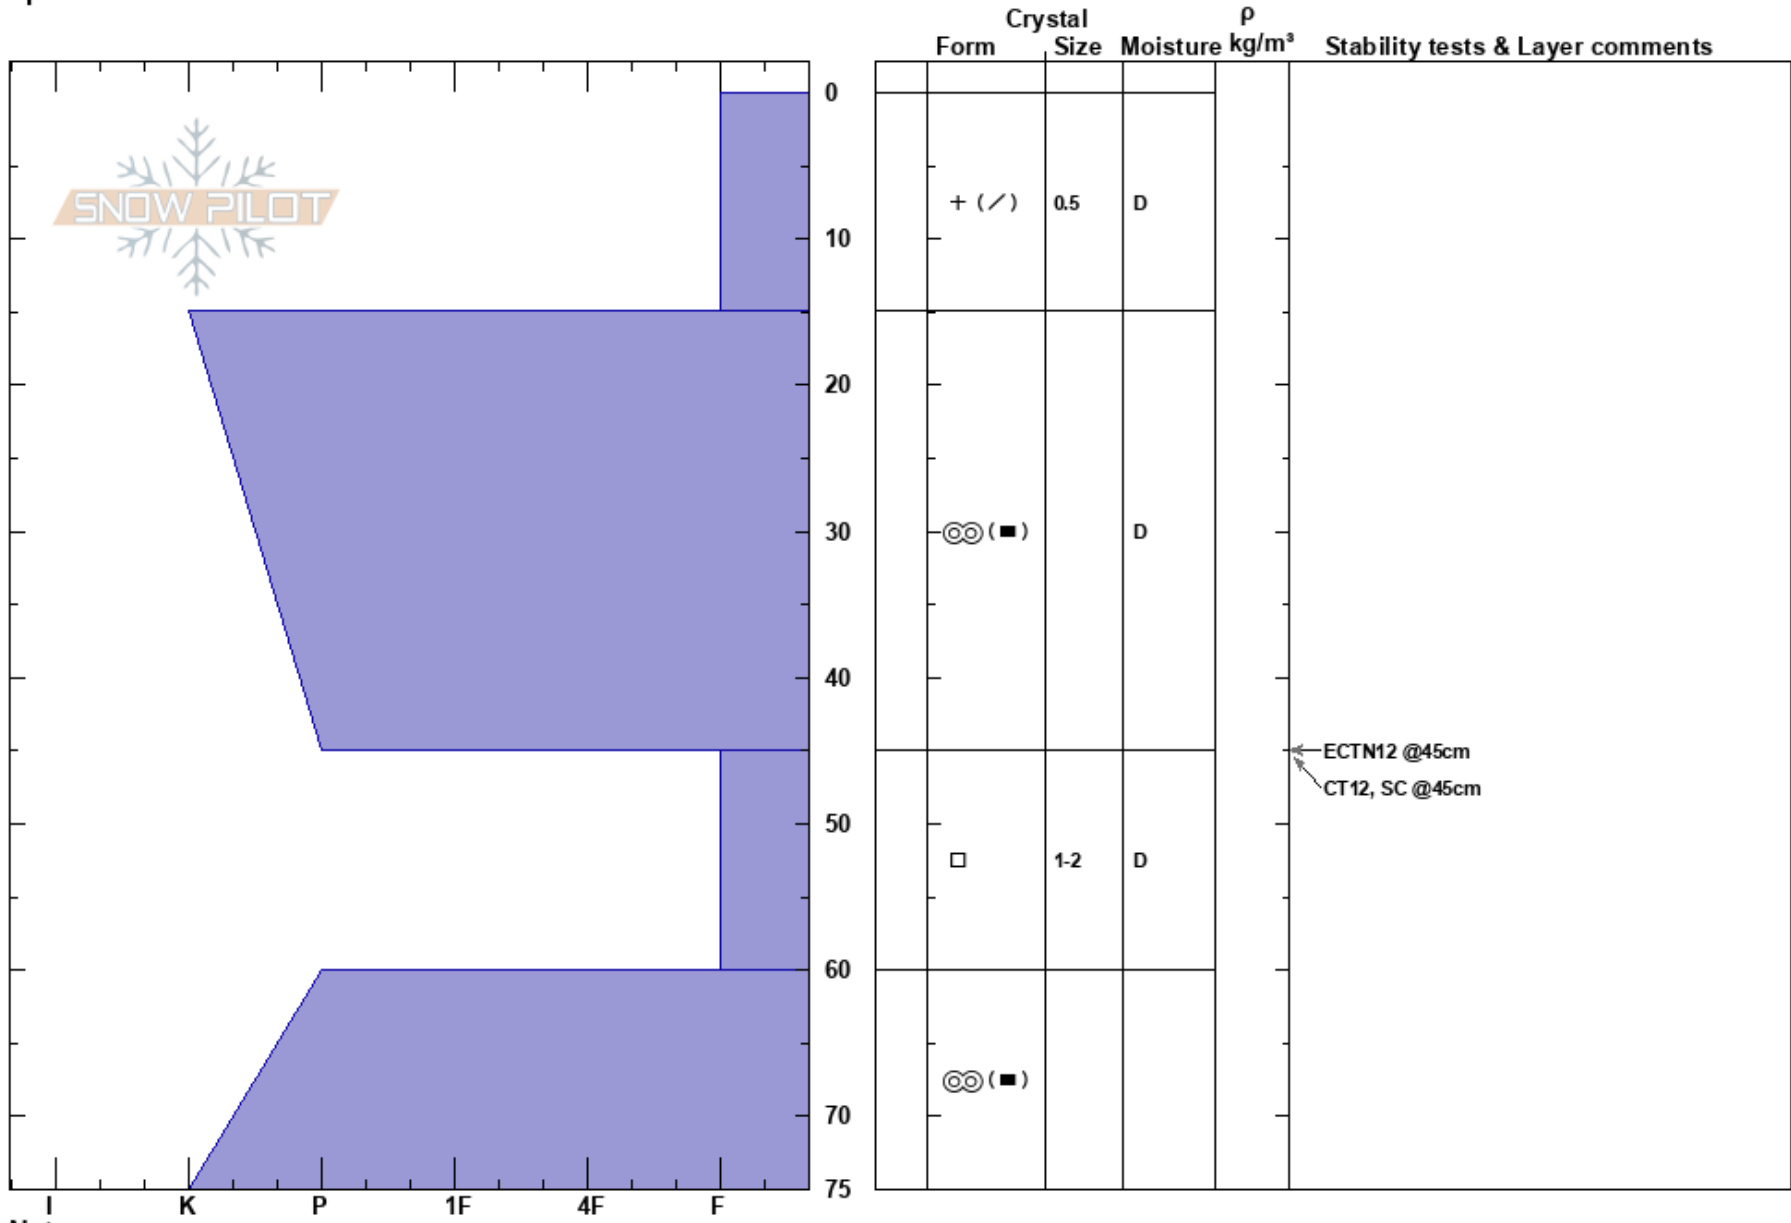

Vaellientjärhke  
 Kittelfjället  
 Sweden  
 Elevation: 800 m  
 Aspect: NE  
 Specifics:

Marcus Grande  
 22/02/2017 - 00:01  
 Co-ord: 33W 522430E 7232050N  
 Slope Angle: 20°  
 Wind Loading: no

Stability: HS:75  
 Air Temperature: -8.8°C PF: 20 45-60cm: Problematic layer  
 Sky Cover: OVC  
 Precipitation: S-1  
 Wind: NE Calm