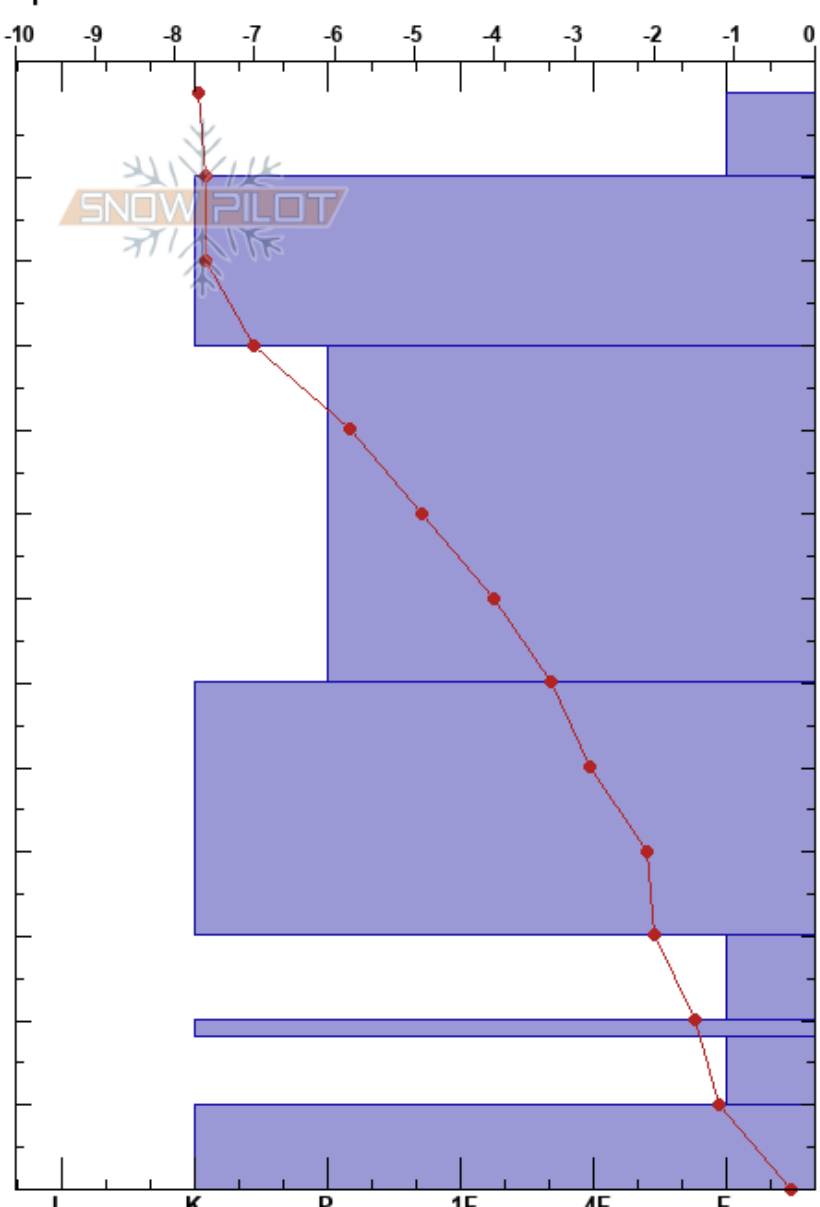

Vaelentjåkhte 850
 Kittelfjället
 Sweden
 Elevation: 850 m
 Aspect: NE
 Specifics:

eje olsson
 22/02/2017 - 11:30
 Co-ord: 33W 522430E 7332050N
 Slope Angle: 25°
 Wind Loading:

Stability:
 Air Temperature: -8.8°C PF: 10
 Sky Cover: OVC
 Precipitation: S-1
 Wind: NE Calm

Layer Notes:

Form	Crystal		ρ kg/m ³	Stability tests & Layer comments
	Size	Moisture		
/ (+)	0.5	D		
⊙⊙		D		
•	1	D		
⊙⊙		D		
□	1-2	D		
■		D		
□	1-2	D		
■		D		

Notes:

CTN