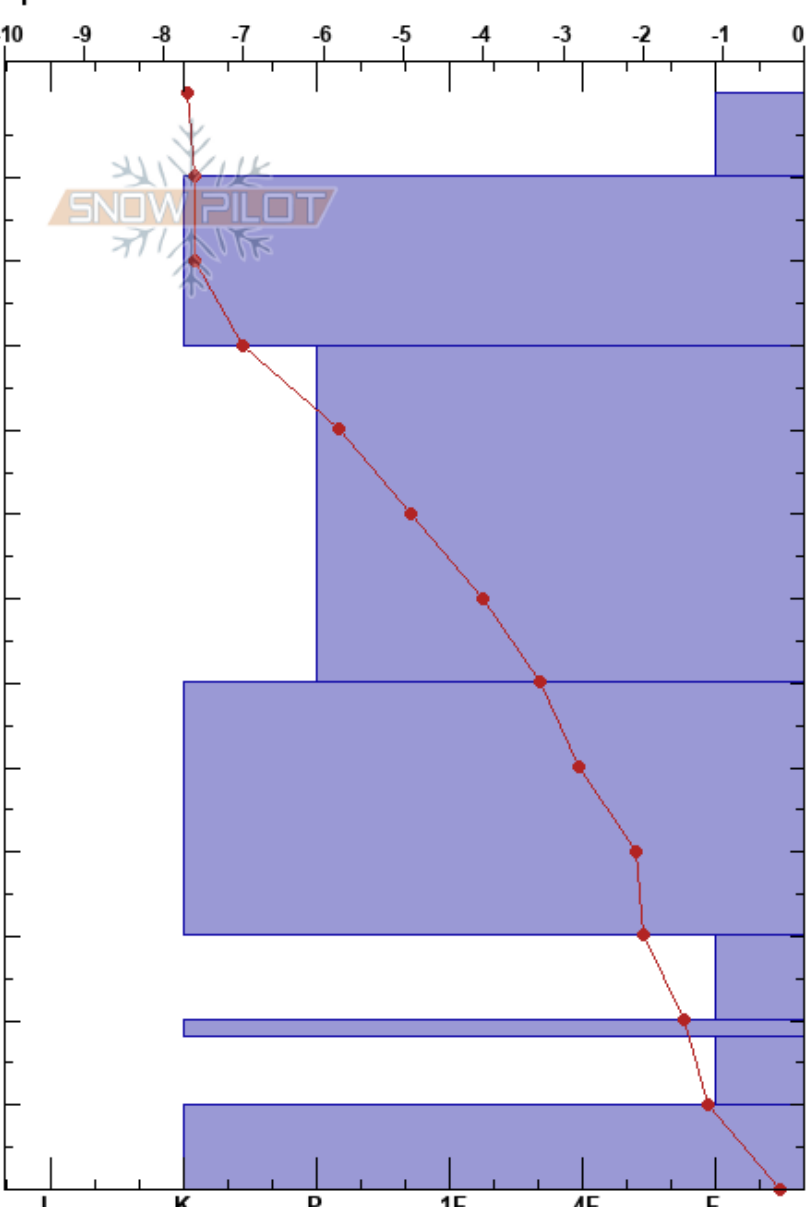

Vaelentjåkhte 850
 Kittelfjället
 Sweden
 Elevation: 850 m
 Aspect: NE
 Specifics:

eje olsson
 22/02/2017 - 11:30
 Co-ord: 33W 522430E 7332050N
 Slope Angle: 25°
 Wind Loading:

Stability:
 Air Temperature: -8.8°C PF: 10
 Sky Cover: OVC
 Precipitation: S-1
 Wind: NE Calm

Layer Notes:

Form	Crystal		ρ kg/m ³	Stability tests & Layer comments
	Size	Moisture		
/ (+)	0.5	D		
⊙⊙		D		
•	1	D		
⊙⊙		D		
□	1-2	D		
■		D		
□	1-2	D		
■		D		

Notes:

CTN