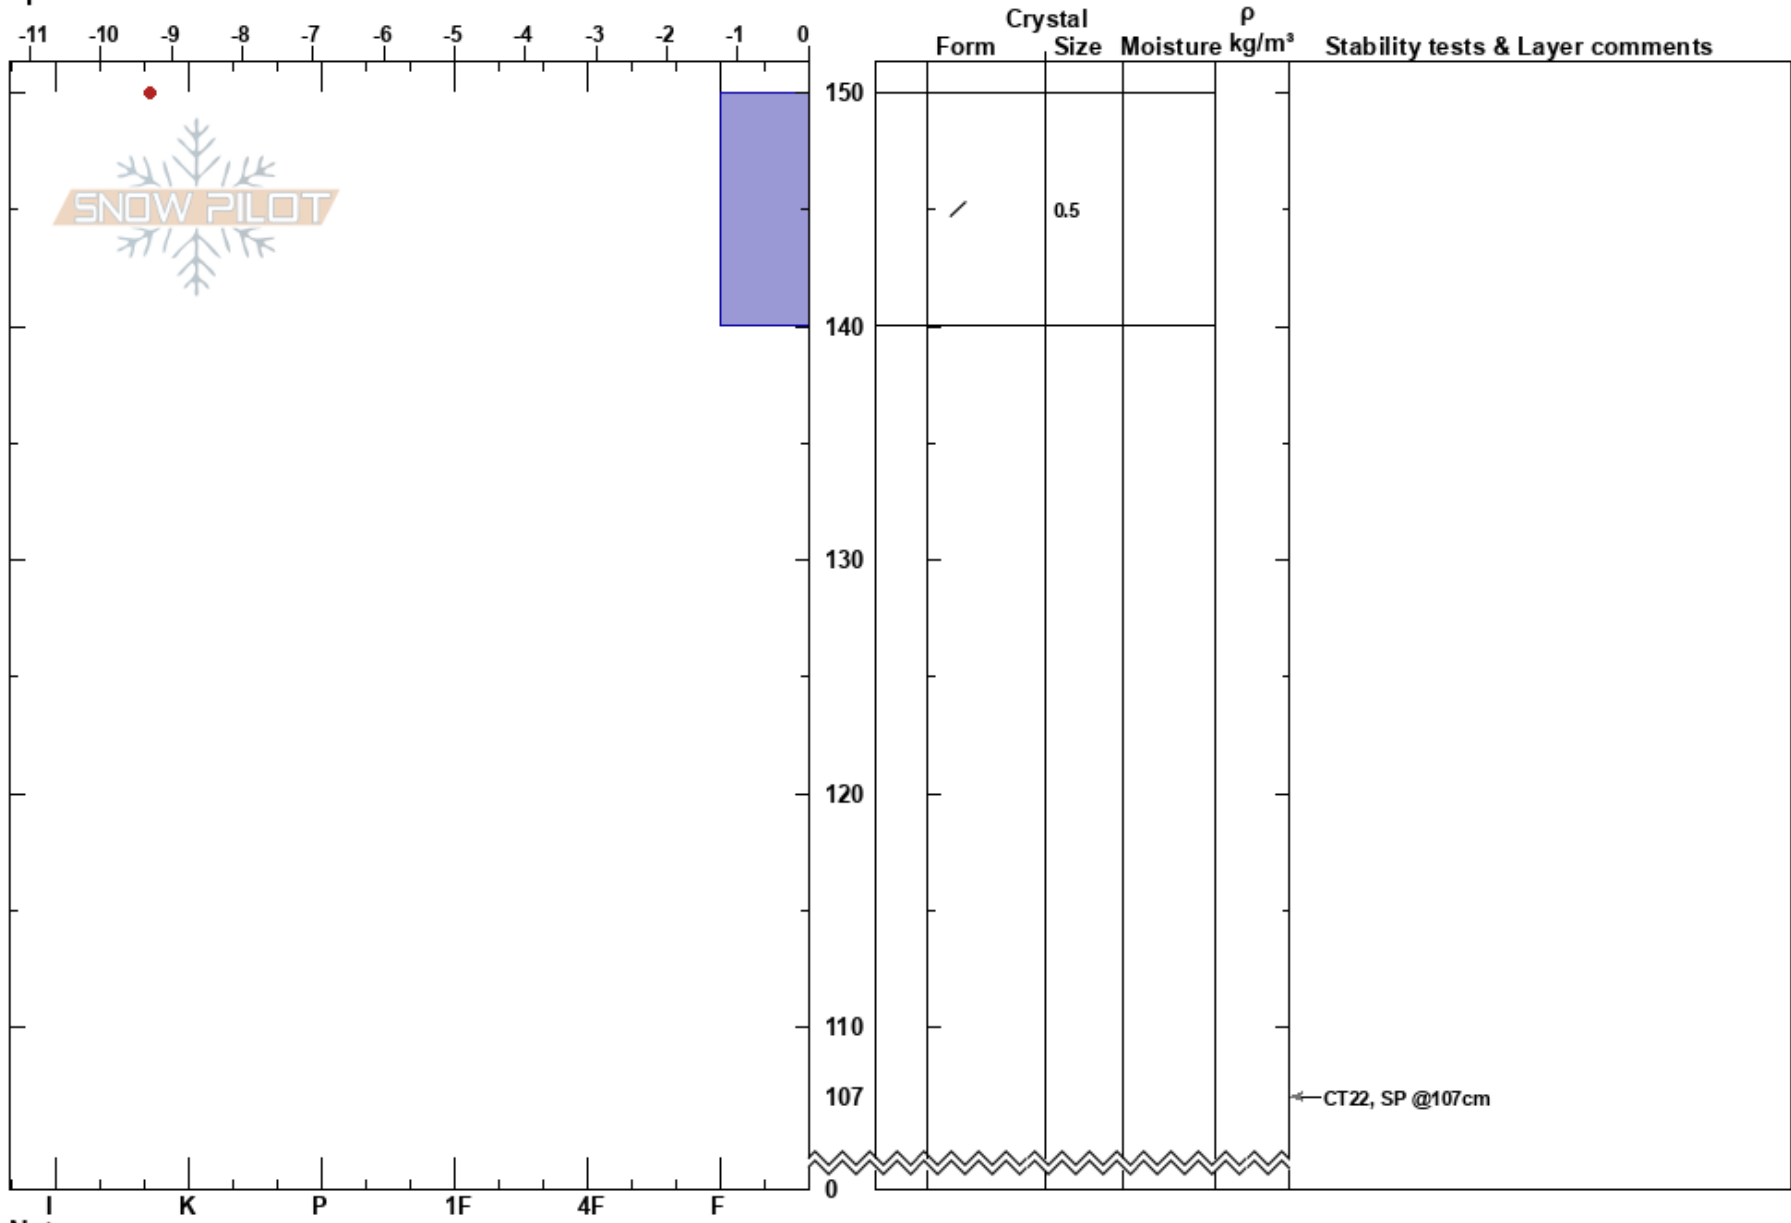

Krappan
Kittelfället
Sweden
Elevation: 900 m
Aspect: E
Specifics:

Marcus Grande
21/02/2017 - 00:07
Co-ord: 33W 517812E 7230592N
Slope Angle: 31°
Wind Loading:

Stability:
Air Temperature: -6°C
Sky Cover: FEW
Precipitation: NO
Wind:
HS: 150
PF: 5
Layer Notes: