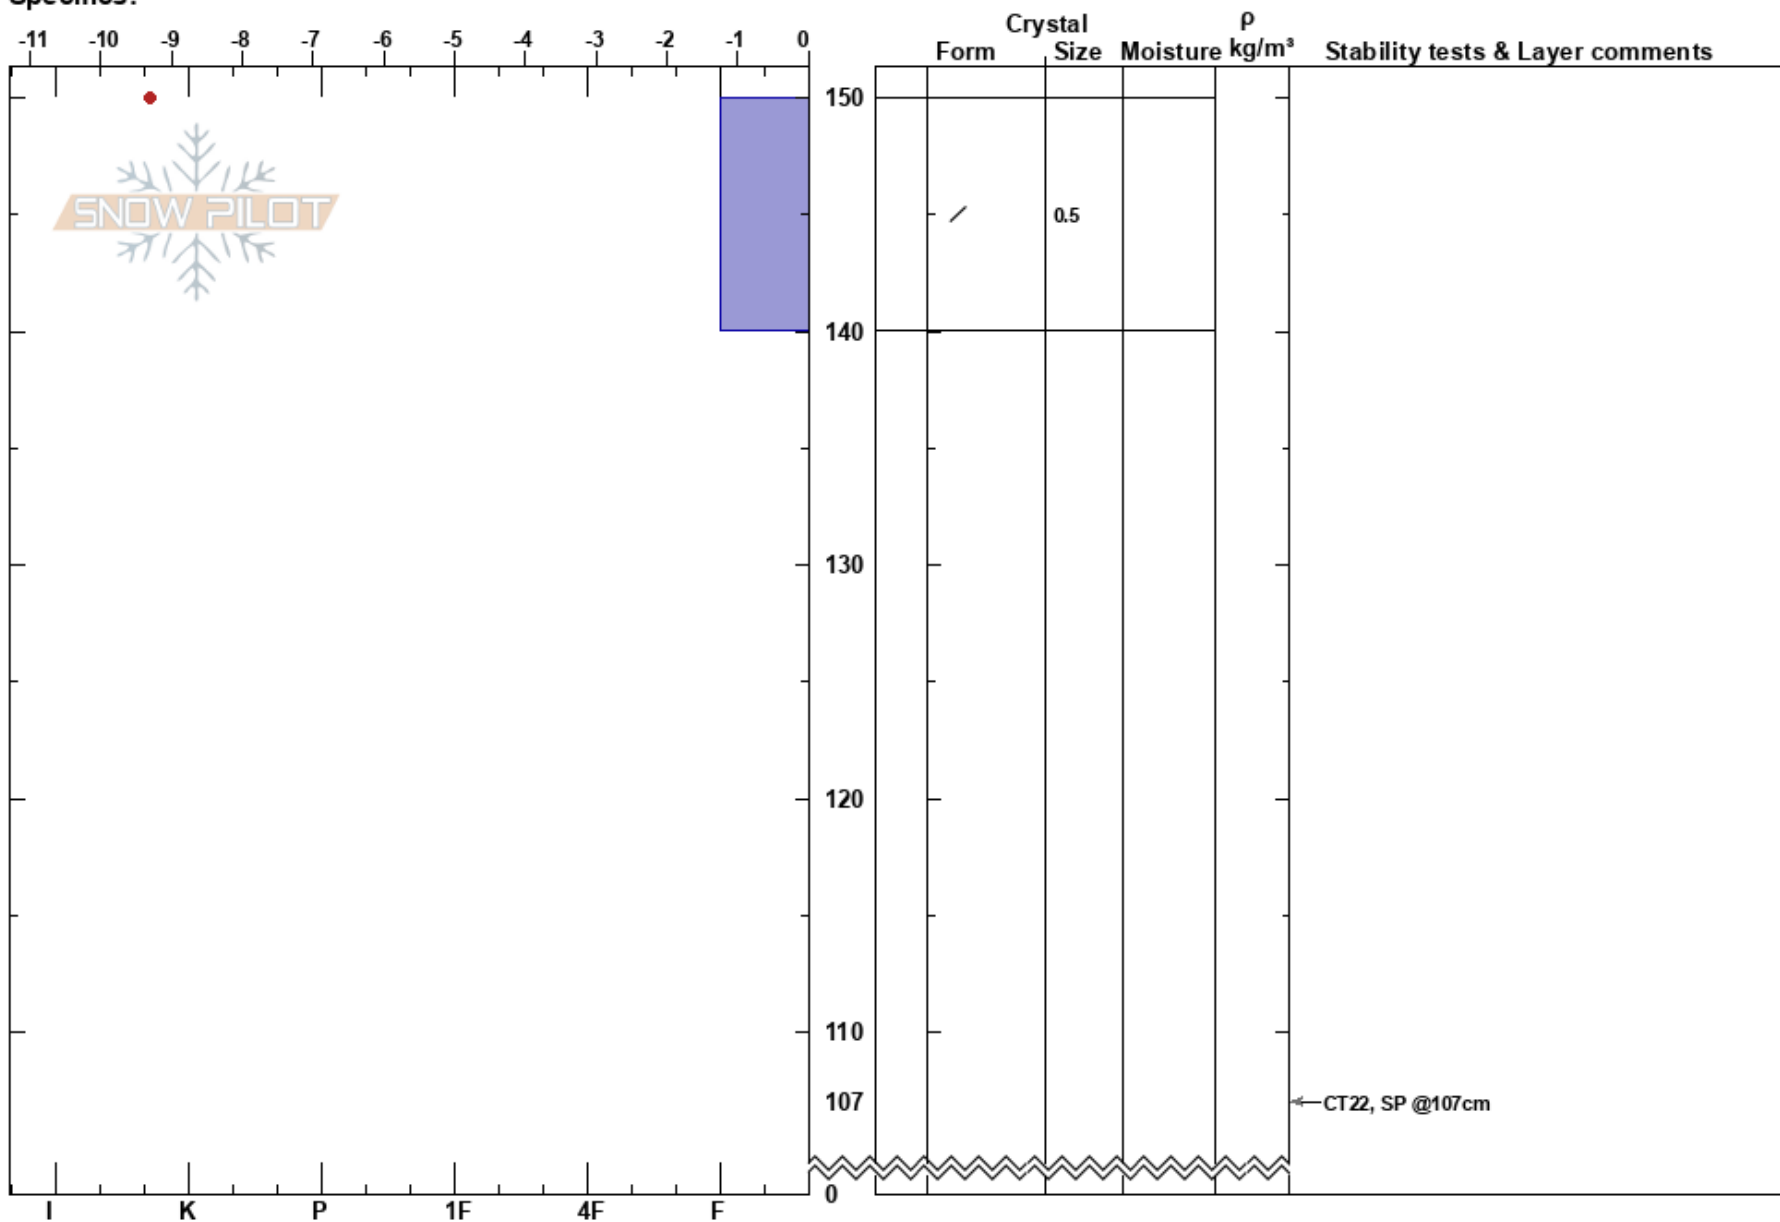

Krappan  
Kittelfället  
Sweden  
Elevation: 900 m  
Aspect: E  
Specifics:

Marcus Grande  
21/02/2017 - 00:07  
Co-ord: 33W 517812E 7230592N  
Slope Angle: 31°  
Wind Loading:

Stability:  
Air Temperature: -6°C  
Sky Cover: FEW  
Precipitation: NO  
Wind:  
HS: 150  
PF: 5  
Layer Notes: