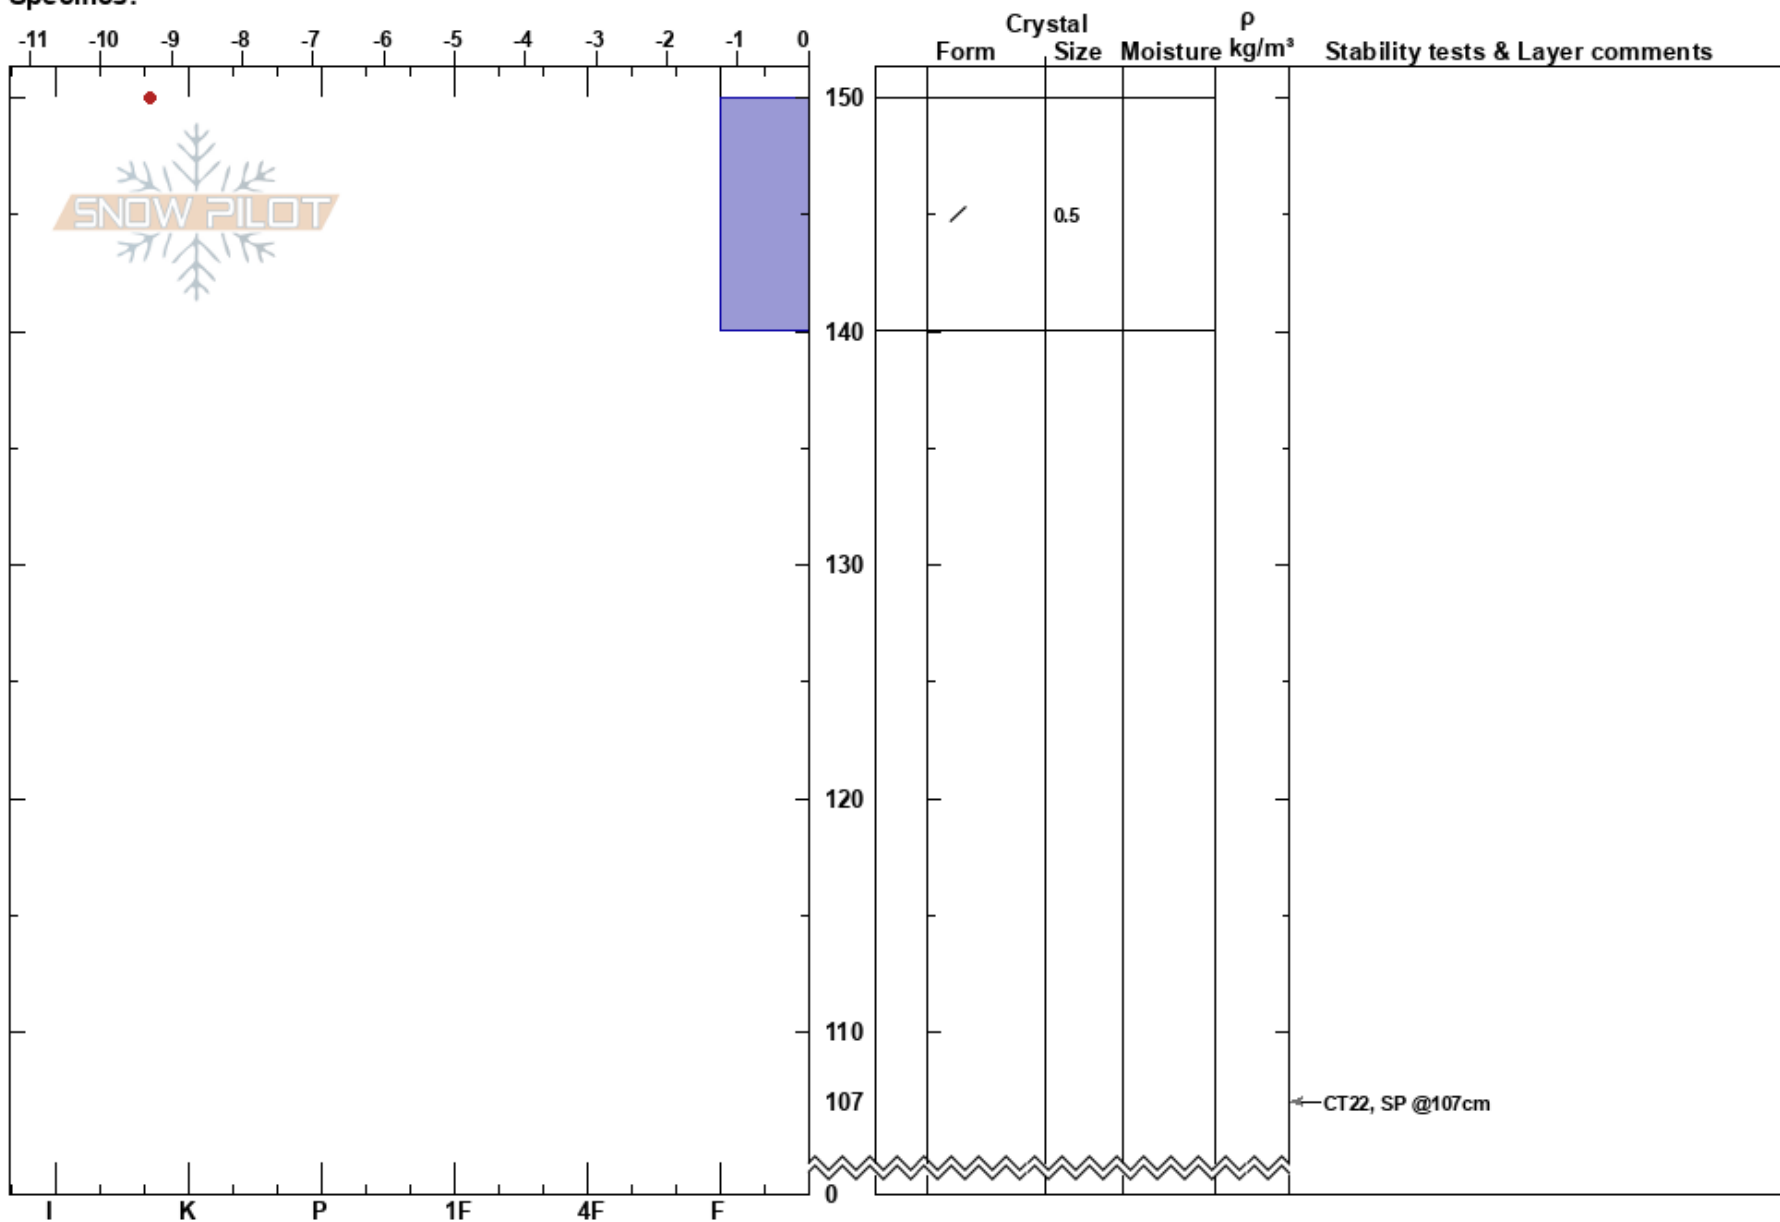

Krappan
Kittelfället
Sweden
Elevation: 900 m
Aspect: E
Specifics:

Marcus Grande
21/02/2017 - 00:07
Co-ord: 33W 517812E 7230592N
Slope Angle: 31°
Wind Loading:

Stability:
Air Temperature: -6°C
Sky Cover: FEW
Precipitation: NO
Wind:
HS: 150
PF: 5
Layer Notes: